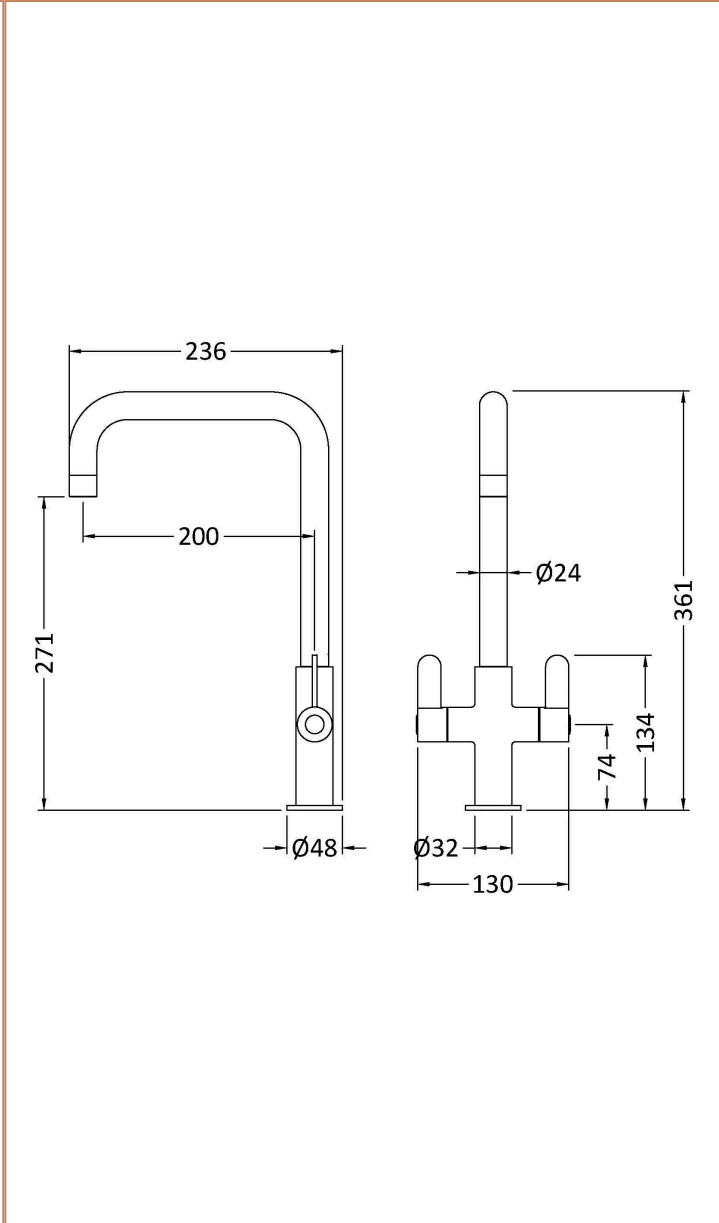

Sales Code: KSI405DL

Barcode: 5056678400708

Brand: nuie

Description: Kitchen Taps Kosi Mono Basin Twin Lever Square Basin Tap & Rinser

Product Dimensions

Product	361 x 130 x 236mm (H x W x D)
Packaged	475 x 355 x 370mm (H x W x D)
Nett Weight	0.62 kg
Packaged Weight	1.12 kg

Packaging Details

Label Size (mm)	50 x 100
Label Colour	White
Label Qty	1.0000

Product Details

Country of Origin	China
Product Material	Brass,Plastic
Control Type	Manual
WRAS Approved	No
Valve/Cartridge Type	1/4 Turn Ceramic Disc
Colour/Finish	Matt Black
Mount Type	Deck
Style	Contemporary
Handle Type	Lever
TMV2 Approved	No
TMV3 Approved	No
Pipe Size	15 mm (1/2" BSP)
Handset Included	No
Min Operating Pressure	0.5 Bar
Minimum Operation Pressure	1 Bar
Tap Spout Height	271 mm
Tap Spout Projection	200 mm
Tap Tails Included	Yes
Valve / Cartridge Type	1/4 Turn Ceramic Disc
Waste Included	No