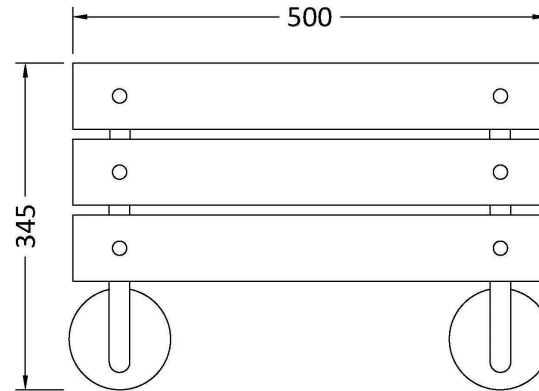

Sales Code: LA371

Barcode: 5055146128571

Brand: nuie

Description: Nuie Chrome Shower Seat

Product Dimensions

Product	345 x 500 x 345mm (H x W x D)
Packaged	73 x 363 x 515mm (H x W x D)
Nett Weight	4 kg
Packaged Weight	4.7 kg

Product Details

Country of Origin	China
Product Material	Wood
Colour/Finish	Chrome
Style	Contemporary