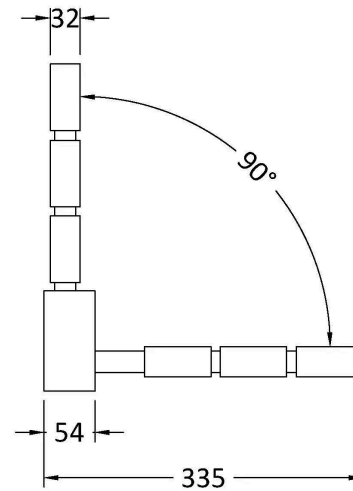

Sales Code: LA371

Barcode: 5055146128571

Brand: nuie

Description: Nuie Chrome Shower Seat

Product Dimensions

Product	345 x 500 x 345mm (H x W x D)
Packaged	73 x 363 x 515mm (H x W x D)
Nett Weight	4 kg
Packaged Weight	4.7 kg