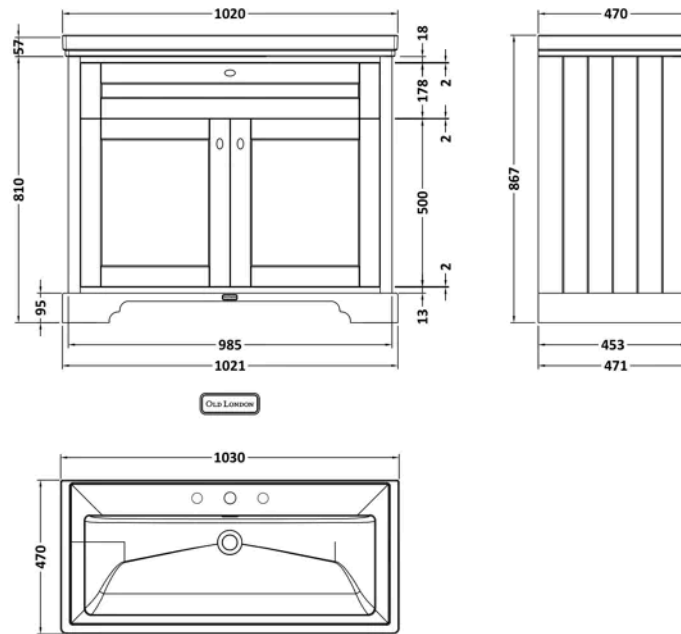

Sales Code:
LOF238

Barcode: 5056678429075

Brand: Hudson
Reed

Description: Hudson Reed Old London 1000mm 2 Door Storm Grey Floor Standing Vanity Unit With 3 Tap Holes Fireclay Basin

Product Dimensions

Product	867 x 1030 x 470mm (H x W x D)
Packaged	868 x 1021 x 471mm (H x W x D)
Nett Weight	43.5 kg
Packaged Weight	43.5 kg

Product Details

Country of Origin	Republic of Ireland
Product Material	Fireclay, Mdf Vinyl Textured Woodgrain
Colour/Finish	Storm Grey
Mount Type	Floor
Style	Traditional
Handle Type	Knob
Construction Method	Cam & Wood Dowel
Construction Type	Rigid
Fsc Certified	Yes
Handles Included	Yes
Inner Bowl Height	134 mm
Material Thickness	18 mm
No. Doors	2
No. Of Tapholes	3
No. Shelves	1
Number Of Bowls	1
Number Of Shelves	1
Overflow Cover Included	No
Overflow Included	No
Tap Included	No
Waste Included	No
Waste Shroud	No

Sales Code: CBM537

Barcode: 5056678492291

Brand: nuie

Description: 3 Tap Hole 1000mm Traditional Fireclay Basin

Product Dimensions

Product	185 x 1030 x 470mm (H x W x D)
Packaged	490 x 1050 x 220mm (H x W x D)
Nett Weight	26 kg
Packaged Weight	27 kg

Sales Code: LON207

Barcode: 5056211844587

Brand: Old London

Description: Hudson Reed 1000mm Storm Grey Floor Standing 2 Door Vanity Unit

Product Dimensions

Product	810 x 1021 x 473mm (H x W x D)
Packaged	850 x 1055 x 510mm (H x W x D)
Nett Weight	42.5 kg
Packaged Weight	43.5 kg