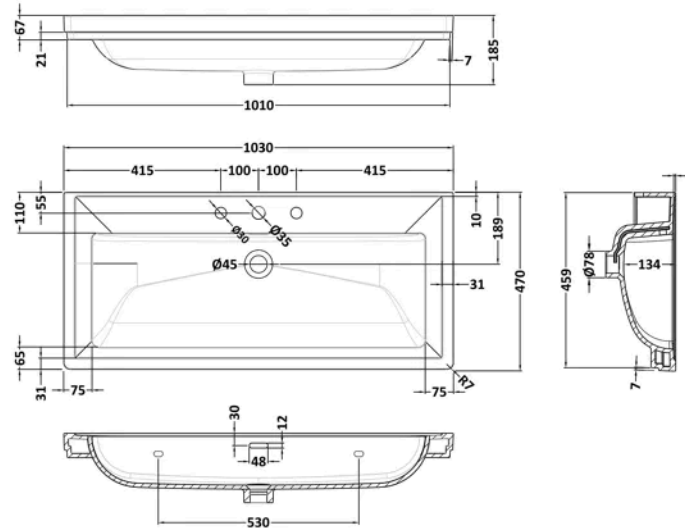

Sales Code:
LOF238

Barcode: 5056678429075

Brand: Hudson
Reed

Description: Hudson Reed Old London 1000mm 2 Door Storm Grey Floor Standing Vanity Unit With 3 Tap Holes Fireclay Basin

Product Dimensions

Product	867 x 1030 x 470mm (H x W x D)
Packaged	868 x 1021 x 471mm (H x W x D)
Nett Weight	43.5 kg
Packaged Weight	43.5 kg

Product Details

Country of Origin	Republic of Ireland
Product Material	Fireclay, Mdf Vinyl Textured Woodgrain
Colour/Finish	Storm Grey
Mount Type	Floor
Style	Traditional
Handle Type	Knob
Construction Method	Cam & Wood Dowel
Construction Type	Rigid
Fsc Certified	Yes
Handles Included	Yes
Inner Bowl Height	134 mm
Material Thickness	18 mm
No. Doors	2
No. Of Tapholes	3
No. Shelves	1
Number Of Bowls	1
Number Of Shelves	1
Overflow Cover Included	No
Overflow Included	No
Tap Included	No
Waste Included	No
Waste Shroud	No

Sales Code: CBM537

Barcode: 5056678492291

Brand: nuie

Description: 3 Tap Hole 1000mm Traditional Fireclay Basin

Product Dimensions

Product	185 x 1030 x 470mm (H x W x D)
Packaged	490 x 1050 x 220mm (H x W x D)
Nett Weight	26 kg
Packaged Weight	27 kg

Sales Code: LON207

Barcode: 5056211844587

Brand: Old London

Description: Hudson Reed 1000mm Storm Grey Floor Standing 2 Door Vanity Unit

Product Dimensions

Product	810 x 1021 x 473mm (H x W x D)
Packaged	850 x 1055 x 510mm (H x W x D)
Nett Weight	42.5 kg
Packaged Weight	43.5 kg