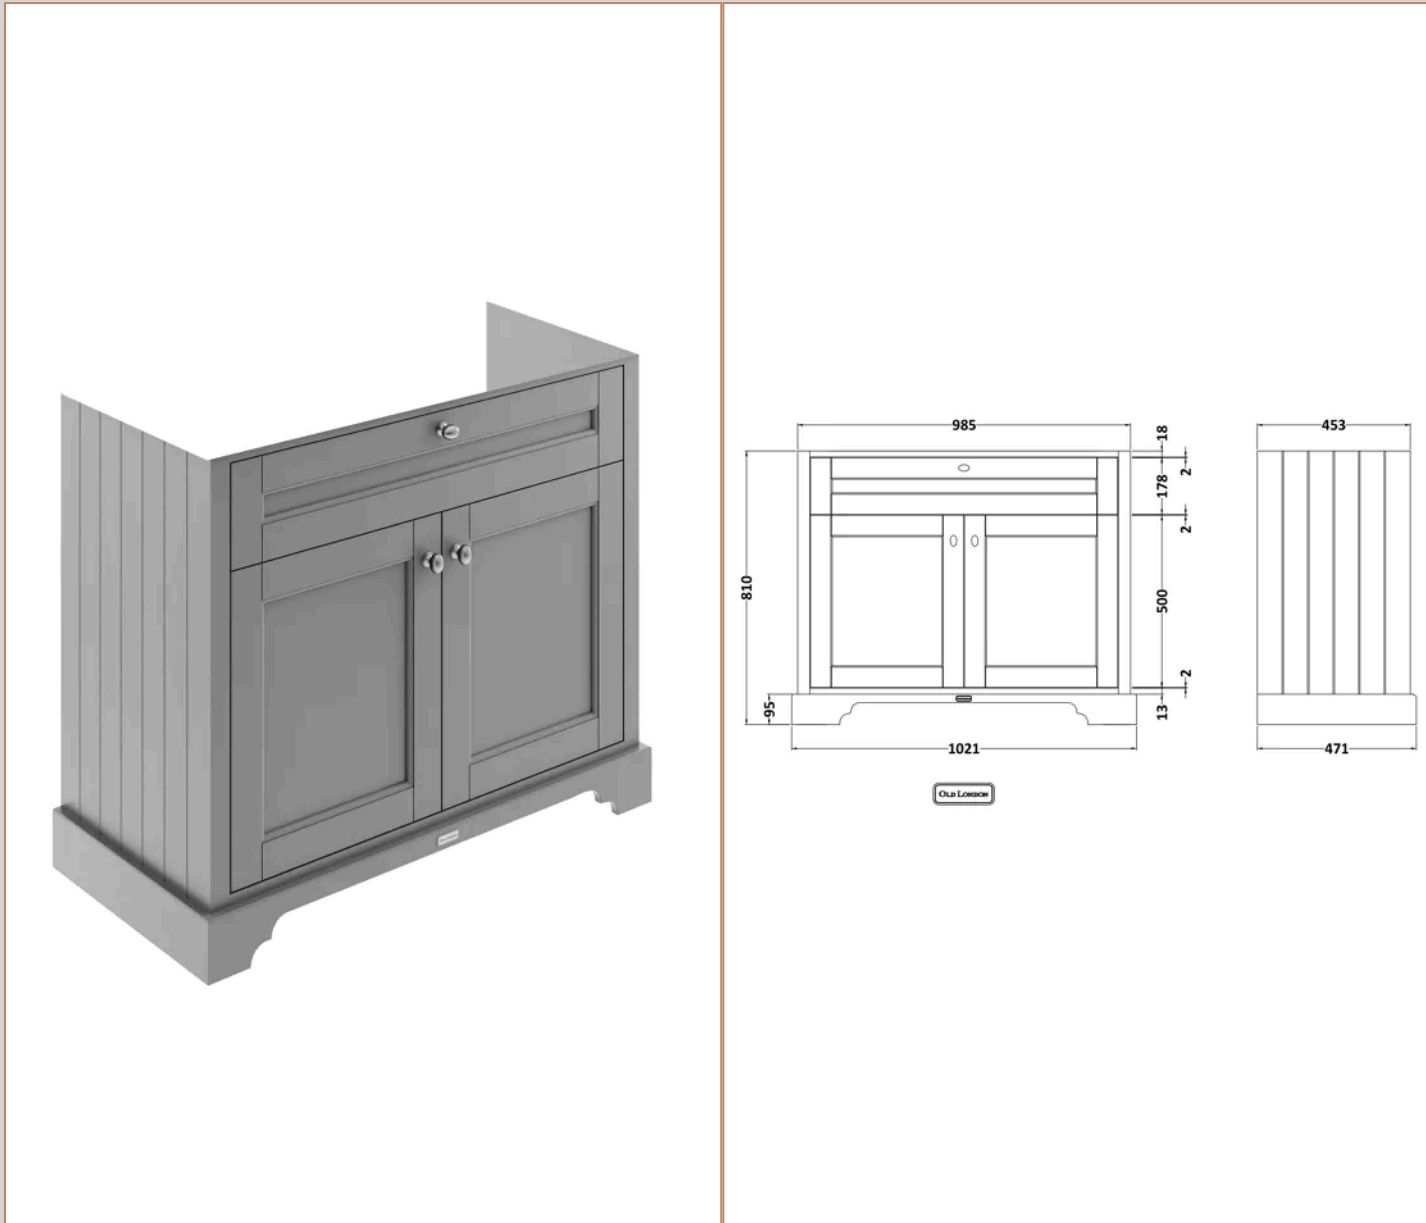

Sales Code:
LOF238

Barcode: 5056678429075

Brand: Hudson
Reed

Description: Hudson Reed Old London 1000mm 2 Door Storm Grey Floor Standing Vanity Unit With 3 Tap Holes Fireclay Basin

Product Dimensions

Product	867 x 1030 x 470mm (H x W x D)
Packaged	868 x 1021 x 471mm (H x W x D)
Nett Weight	43.5 kg
Packaged Weight	43.5 kg

Product Details

Country of Origin	Republic of Ireland
Product Material	Fireclay, Mdf Vinyl Textured Woodgrain
Colour/Finish	Storm Grey
Mount Type	Floor
Style	Traditional
Handle Type	Knob
Construction Method	Cam & Wood Dowel
Construction Type	Rigid
Fsc Certified	Yes
Handles Included	Yes
Inner Bowl Height	134 mm
Material Thickness	18 mm
No. Doors	2
No. Of Tapholes	3
No. Shelves	1
Number Of Bowls	1
Number Of Shelves	1
Overflow Cover Included	No
Overflow Included	No
Tap Included	No
Waste Included	No
Waste Shroud	No

Product Details

Country of Origin	United Arab Emirates
Colour/Finish	White
Style	Contemporary
Bottle Trap Included	No
Ce Certified	Yes
No. Of Tapholes	3
Number Of Bowls	1
Overflow Cover Included	Yes
Overflow Included	Yes

Sales Code: LON207

Barcode: 5056211844587

Brand: Old London

Description: Hudson Reed 1000mm Storm Grey Floor Standing 2 Door Vanity Unit

Product Dimensions

Product	810 x 1021 x 473mm (H x W x D)
Packaged	850 x 1055 x 510mm (H x W x D)
Nett Weight	42.5 kg
Packaged Weight	43.5 kg