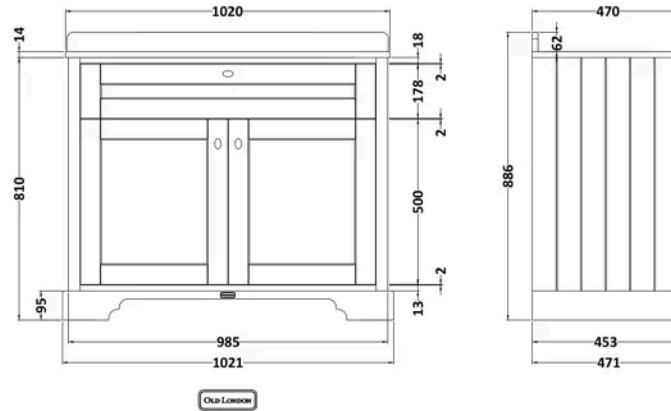

Sales Code:
LOF281

Barcode: 5056211847762

Brand: Hudson
Reed

Description: Hudson Reed Old London 1000mm 2 Door Storm Grey Floor Standing Cabinet With 3 Tap Holes Marble Basin

Product Dimensions

Product	886 x 1020 x 470mm (H x W x D)
Packaged	886 x 1021 x 471mm (H x W x D)
Nett Weight	43.5 kg
Packaged Weight	43.5 kg

Product Details

Country of Origin	Republic of Ireland
Product Material	Mdf Vinyl Textured Woodgrain
Colour/Finish	Storm Grey
Mount Type	Floor
Style	Traditional
Handle Type	Knob
Construction Method	Cam & Wood Dowel
Construction Type	Rigid
Fsc Certified	Yes
Handles Included	Yes
Inner Bowl Height	160 mm
Material Thickness	18 mm
No. Doors	2
No. Of Tapholes	3
No. Shelves	1
Number Of Bowls	1
Number Of Shelves	1
Overflow Cover Included	No
Overflow Included	No
Tap Included	No
Waste Included	No
Waste Shroud	No