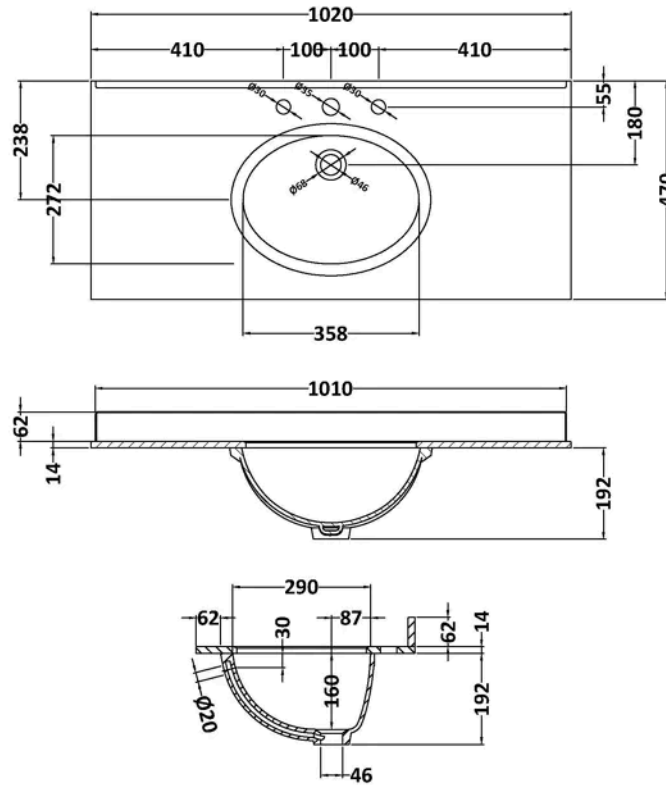

Product Details

Country of Origin	Republic of Ireland
Product Material	Mdf Vinyl Textured Woodgrain
Colour/Finish	Storm Grey
Mount Type	Floor
Style	Traditional
Handle Type	Knob
Construction Method	Cam & Wood Dowel
Construction Type	Rigid
Fsc Certified	Yes
Handles Included	Yes
Inner Bowl Height	160 mm
Material Thickness	18 mm
No. Doors	2
No. Of Tapholes	3
No. Shelves	1
Number Of Bowls	1
Number Of Shelves	1
Overflow Cover Included	No
Overflow Included	No
Tap Included	No
Waste Included	No
Waste Shroud	No

Sales Code: LOM250

Barcode: 5056211825784

Brand: Old London

Description: Hudson Reed Old London 3 Tap Hole 1000mm Grey Single Bowl Marble Top Basin

Product Dimensions

Product	268 x 1020 x 470mm (H x W x D)
Packaged	250 x 1100 x 580mm (H x W x D)
Nett Weight	18 kg
Packaged Weight	18.5 kg

Product Details

Country of Origin	China
Product Material	Vitreous China
Inner Bowl Height	160 mm
No. Of Tapholes	3
Number Of Bowls	1

Sales Code: LON207

Barcode: 5056211844587

Brand: Old London

Description: Hudson Reed 1000mm Storm Grey Floor Standing 2 Door Vanity Unit

Product Dimensions

Product	810 x 1021 x 473mm (H x W x D)
Packaged	850 x 1055 x 510mm (H x W x D)
Nett Weight	42.5 kg
Packaged Weight	43.5 kg

Product Details

Country of Origin	Republic of Ireland
Product Material	Mdf Vinyl Textured Woodgrain
Colour/Finish	Storm Grey
Mount Type	Floor
Style	Traditional
Handle Type	Knob
Construction Method	Cam & Wood Dowel
Construction Type	Rigid
Handles Included	Yes
Material Thickness	18 mm
No. Doors	2
No. Shelves	1
Number Of Shelves	1
Waste Shroud	No