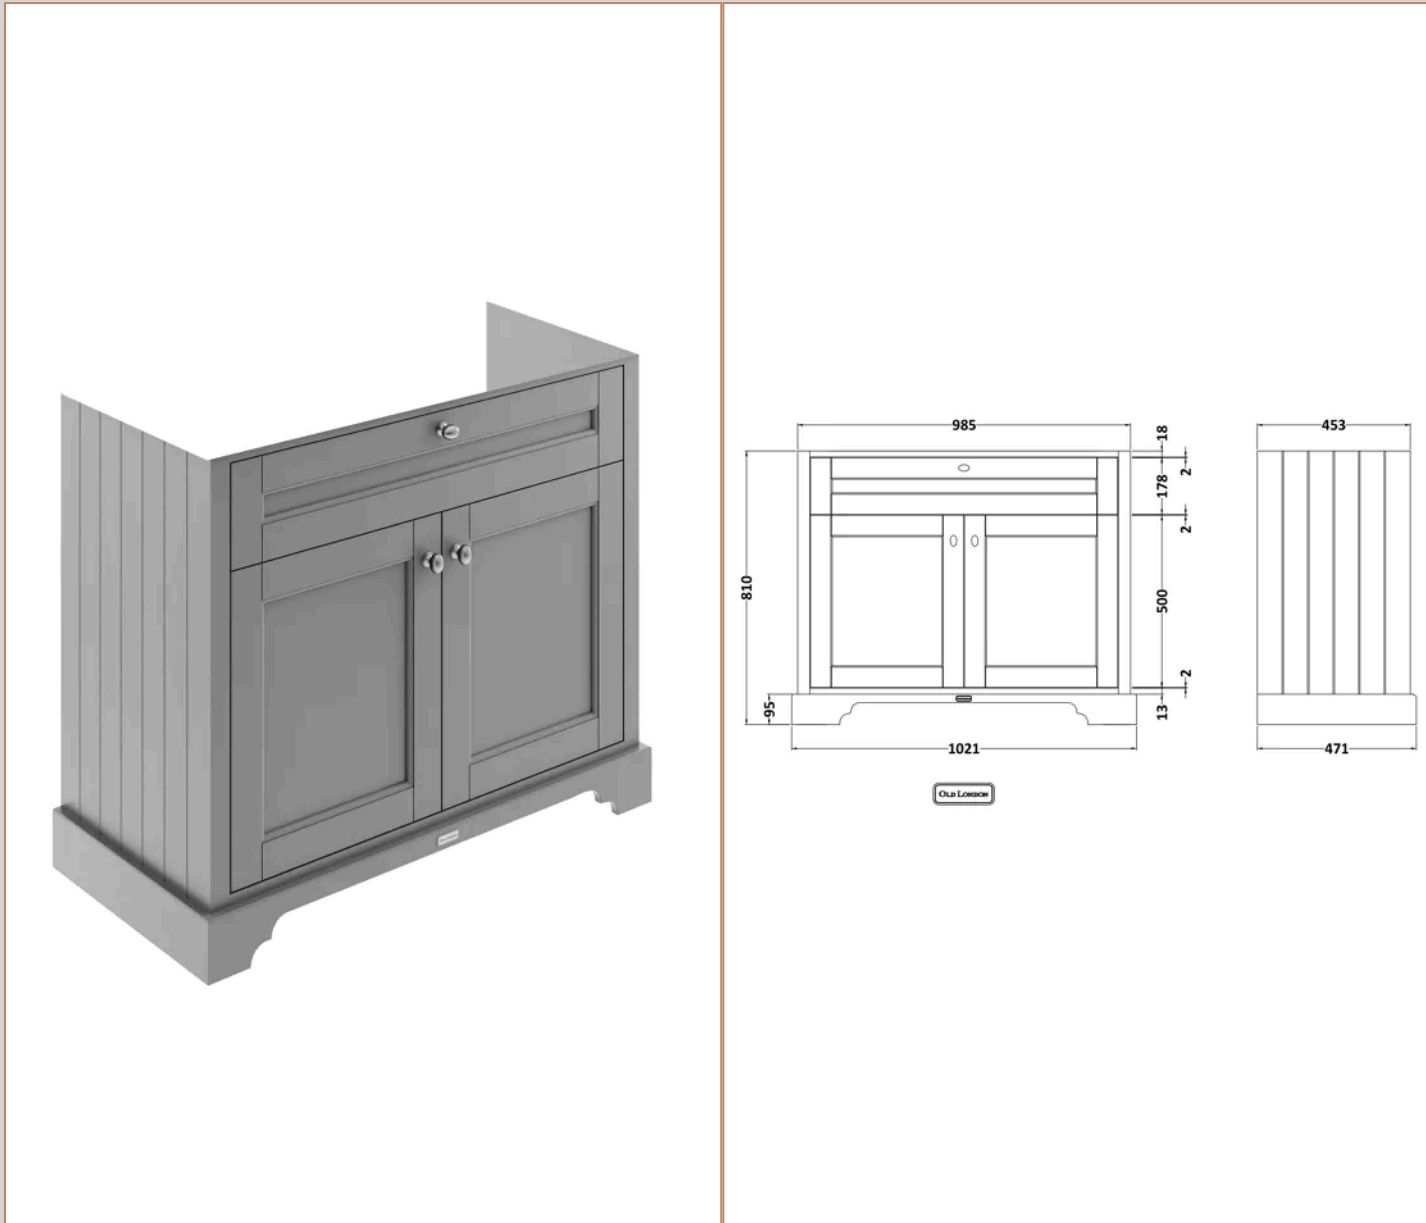

Sales Code:
LOF281

Barcode: 5056211847762

Brand: Hudson
Reed

Description: Hudson Reed Old London 1000mm 2 Door Storm Grey Floor Standing Cabinet With 3 Tap Holes Marble Basin

Product Dimensions

Product	886 x 1020 x 470mm (H x W x D)
Packaged	886 x 1021 x 471mm (H x W x D)
Nett Weight	43.5 kg
Packaged Weight	43.5 kg

Sales Code: LOM250

Barcode: 5056211825784

Brand: Old London

Description: Hudson Reed Old London 3 Tap Hole 1000mm Grey Single Bowl Marble Top Basin

Product Dimensions

Product	268 x 1020 x 470mm (H x W x D)
Packaged	250 x 1100 x 580mm (H x W x D)
Nett Weight	18 kg
Packaged Weight	18.5 kg

Product Details

Country of Origin	China
Product Material	Vitreous China
Inner Bowl Height	160 mm
No. Of Tapholes	3
Number Of Bowls	1

Sales Code: LON207

Barcode: 5056211844587

Brand: Old London

Description: Hudson Reed 1000mm Storm Grey Floor Standing 2 Door Vanity Unit

Product Dimensions

Product	810 x 1021 x 473mm (H x W x D)
Packaged	850 x 1055 x 510mm (H x W x D)
Nett Weight	42.5 kg
Packaged Weight	43.5 kg

Product Details

Country of Origin	Republic of Ireland
Product Material	Mdf Vinyl Textured Woodgrain
Colour/Finish	Storm Grey
Mount Type	Floor
Style	Traditional
Handle Type	Knob
Construction Method	Cam & Wood Dowel
Construction Type	Rigid
Handles Included	Yes
Material Thickness	18 mm
No. Doors	2
No. Shelves	1
Number Of Shelves	1
Waste Shroud	No