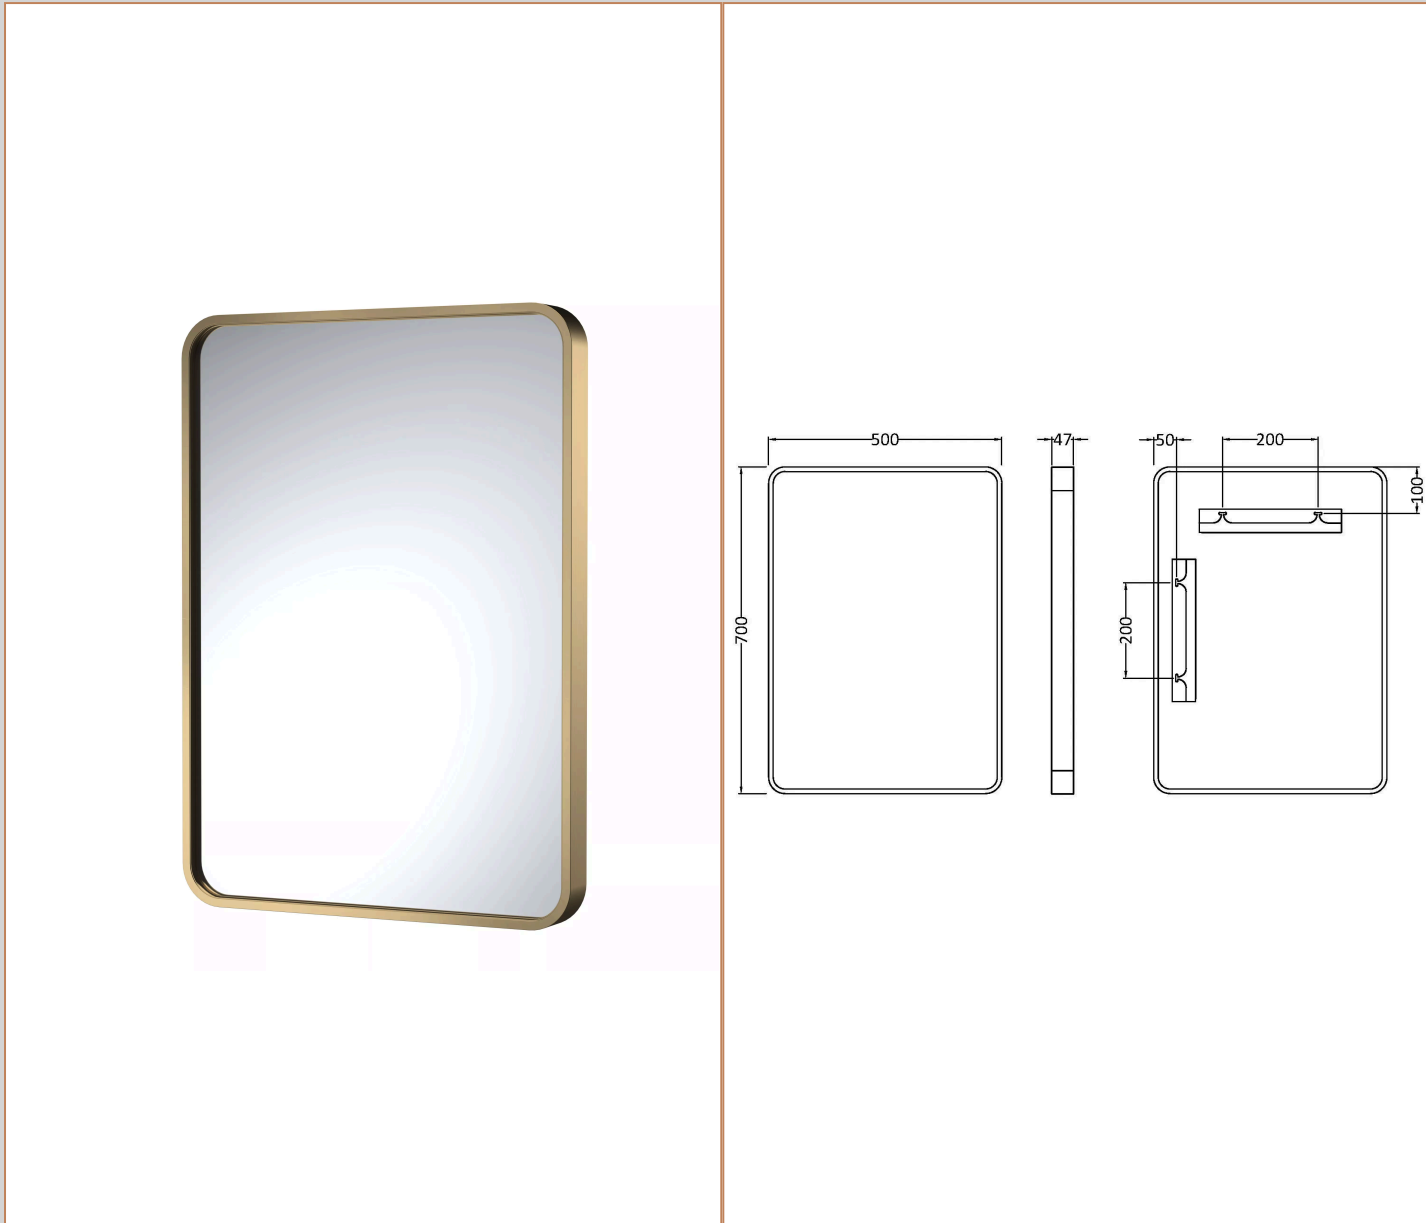

Sales Code: LQ732UL

Barcode: 5056678477953

Brand: nuie Choice

Description: Brushed Brass Frame Recessed Mirror - 700 x 500mm

Product Dimensions

Product	700 x 500 x 47mm (H x W x D)
Packaged	105 x 600 x 800mm (H x W x D)
Nett Weight	6.5 kg
Packaged Weight	7 kg

Product Details

Country of Origin	China
Product Material	Aluminium,Glass
Colour/Finish	Brushed Brass
Mount Type	Surface/Wall
Style	Contemporary
Fixings Included	Yes
Ce Certified	Yes
Emc Certification	No
Frame Finish	Brushed Brass
Lvd Certification	No
Rohs Certification	No
Ukca Certified	Yes
Weee Certification	No