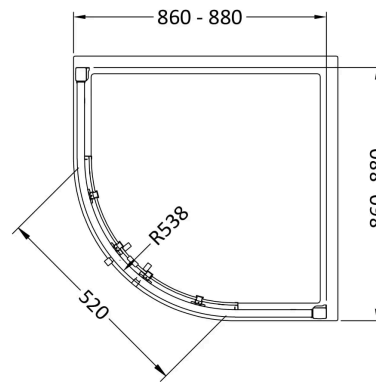

Sales Code: M900QBP-E8

Barcode: 5056462661421

Brand: Hudson Reed

Description: Apex 900mm Quadrant 8mm Glass

Product Dimensions

Product	1900 x 880 x 880mm (H x W x D)
Packaged	2 x 430 x 150mm (H x W x D)
Nett Weight	59.7 kg
Packaged Weight	59.7 kg

Packaging Details

Label Size (mm)	50 x 100
-----------------	----------

Product Details

Country of Origin	China
Product Material	Aluminium, Metal
Colour/Finish	Matt Black
Style	Contemporary
Handle Type	Square T Shape
Fixings Included	Yes
Easy Clean	Yes
Adjustment Max	880
Adjustment Min	860
Ce Certified	Yes
Declaration Of Performance	Yes
Easy Fit	Yes
Enclosure Design	Framed
Extras Included	Screw Cover Strip
Frame Finish	Matt Black
Glass Thickness	8 mm
Handles Included	Yes
No. Doors	2
Radius	538 mm
Support Bar Included	No
Ukca Certified	Yes
Wheel Type	Dual Quick Release