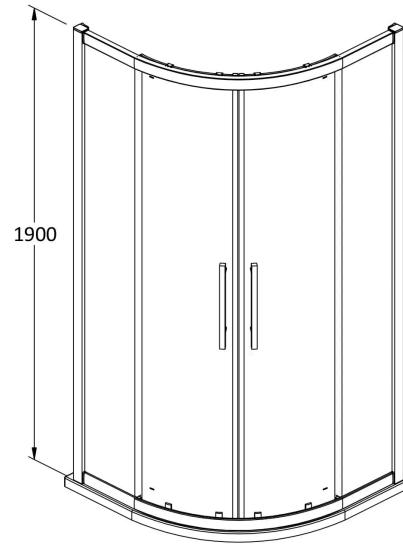

Sales Code: M900QBP-E8

Barcode: 5056462661421

Brand: Hudson Reed

Description: Apex 900mm Quadrant 8mm Glass

Product Dimensions

Product	1900 x 880 x 880mm (H x W x D)
Packaged	2 x 430 x 150mm (H x W x D)
Nett Weight	59.7 kg
Packaged Weight	59.7 kg

Packaging Details

Label Size (mm)	50 x 100
-----------------	----------

Product Details

Country of Origin	China
Product Material	Aluminium, Metal
Colour/Finish	Matt Black
Style	Contemporary
Handle Type	Square T Shape
Fixings Included	Yes
Easy Clean	Yes
Adjustment Max	880
Adjustment Min	860
Ce Certified	Yes
Declaration Of Performance	Yes
Easy Fit	Yes
Enclosure Design	Framed
Extras Included	Screw Cover Strip
Frame Finish	Matt Black
Glass Thickness	8 mm
Handles Included	Yes
No. Doors	2
Radius	538 mm
Support Bar Included	No
Ukca Certified	Yes
Wheel Type	Dual Quick Release