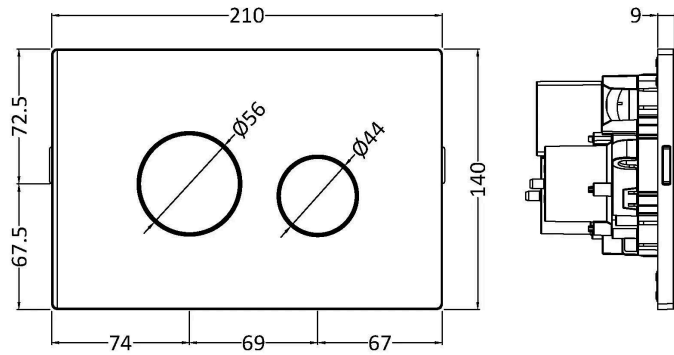

Sales Code: MDPP03R

Barcode: 5056462618920

Brand: nuie

Description: Nuie Round Brushed Brass Dual Flush Push Button

Product Dimensions

Product	70 x 70 x 99mm (H x W x D)
Packaged	92 x 145 x 218mm (H x W x D)
Nett Weight	0.2 kg
Packaged Weight	0.2 kg

Packaging Details

Label Size (mm)	50 x 100
Label Colour	White
Label Qty	1.0000

Product Details

Country of Origin	China
Product Material	Abs
Colour/Finish	Brushed Brass
Style	Contemporary
Fixings Included	Yes