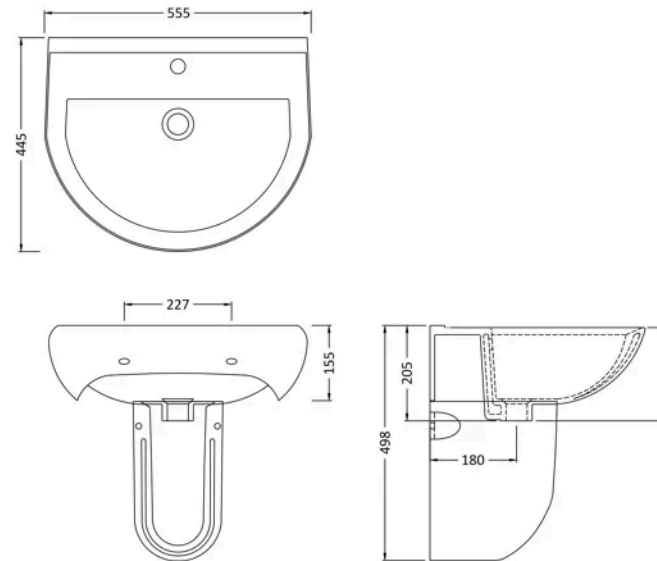

Sales Code: MIL004

Barcode: 5056817746025

Brand: nuie Choice

Description: nuie choice Milo 1 Tap Hole 550mm Basin & Semi Pedestal

Product Dimensions

Product	498 x 555 x 445mm (H x W x D)
Packaged	550 x 550 x 550mm (H x W x D)
Nett Weight	0.1 kg
Packaged Weight	0.1 kg

Product Details

Country of Origin	China
Product Material	Vitreous China
Colour/Finish	White
Mount Type	Pedestal, Wall Hung
Style	Contemporary
Fixings Included	No
Ce Certified	Yes
Inner Bowl Depth	260 mm
Inner Bowl Height	150 mm
Inner Bowl Width	470 mm
No. Of Tapholes	1
Number Of Bowls	1
Overflow Cover Included	No
Overflow Included	Yes
Tap Included	No
Waste Included	No

Sales Code: NCS202

Barcode: 5060272820060

Brand: nuie

Description: nuie Ivo 1 Tap Hole 550mm Ceramic Basin

Technical Drawing Not Available

Product Dimensions

Product	205 x 540 x 445mm (H x W x D)
Packaged	210 x 590 x 480mm (H x W x D)
Nett Weight	13.7 kg
Packaged Weight	13.9 kg

Product Details

Country of Origin	China
Product Material	Vitreous China
Colour/Finish	White
Ce Certified	Yes
Inner Bowl Height	150 mm
No. Of Tapholes	1
Number Of Bowls	1

Sales Code: NCS207

Barcode: 5055275811252