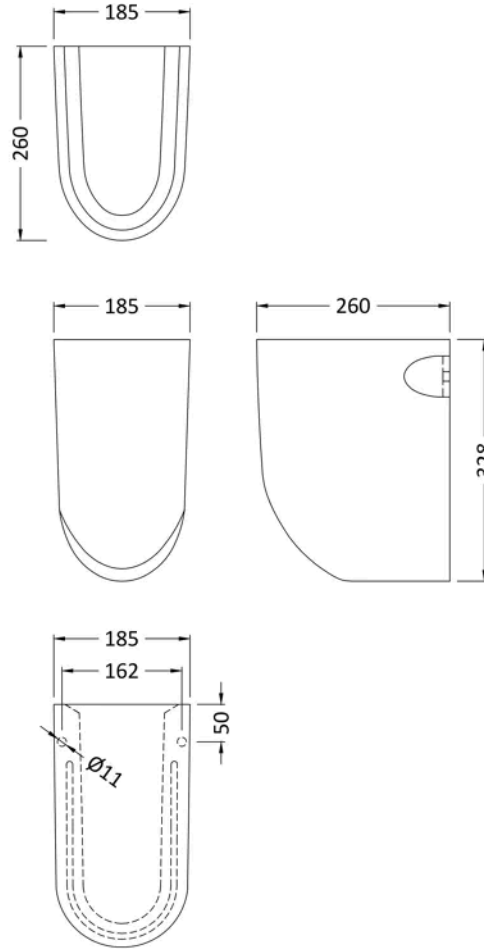

Product Details

Country of Origin	China
Product Material	Vitreous China
Colour/Finish	White
Mount Type	Pedestal, Wall Hung
Style	Contemporary
Fixings Included	No
Ce Certified	Yes
Inner Bowl Depth	260 mm
Inner Bowl Height	150 mm
Inner Bowl Width	470 mm
No. Of Tapholes	1
Number Of Bowls	1
Overflow Cover Included	No
Overflow Included	Yes
Tap Included	No
Waste Included	No

Sales Code: NCS202

Barcode: 5060272820060

Brand: nuie

Description: nuie Ivo 1 Tap Hole 550mm Ceramic Basin

Technical Drawing Not Available

Product Dimensions

Product	205 x 540 x 445mm (H x W x D)
Packaged	210 x 590 x 480mm (H x W x D)
Nett Weight	13.7 kg
Packaged Weight	13.9 kg

Product Details

Country of Origin	China
Product Material	Vitreous China
Colour/Finish	White
Ce Certified	Yes
Inner Bowl Height	150 mm
No. Of Tapholes	1
Number Of Bowls	1

Sales Code: NCS207

Barcode: 5055275811252

Brand: nuie

Description: nuie Ivo White Contemporary Semi Pedestal

Product Dimensions

Product	328 x 185 x 260mm (H x W x D)
Packaged	390 x 195 x 280mm (H x W x D)
Nett Weight	6.8 kg
Packaged Weight	7 kg

Product Details