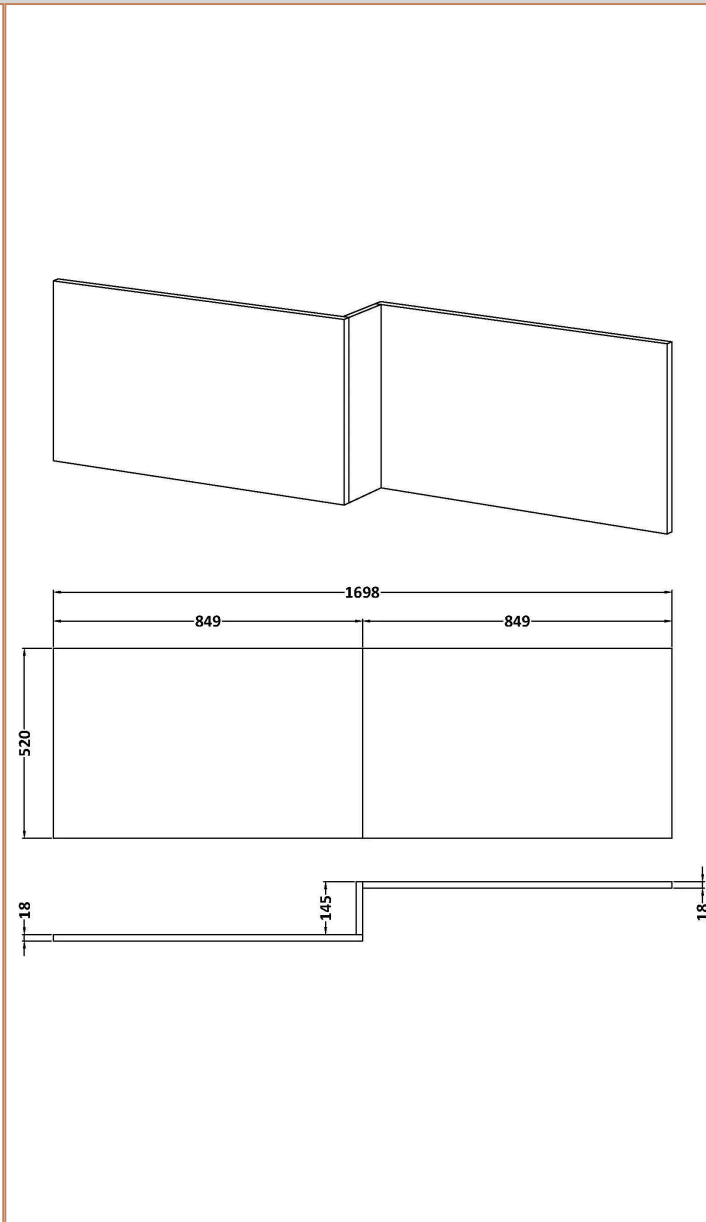

**Sales Code:** MPC2635

**Barcode:** 5056462696744

**Brand:** nuie

**Description:** Havana Square L Shape Shower Bath Front Panel & Plinth, 1700mm

### Product Dimensions

Product	520 x 1698 x 163mm (H x W x D)
Packaged	50 x 540 x 1010mm (H x W x D)
Nett Weight	11 kg
Packaged Weight	12 kg

### Product Details

Country of Origin	United Kingdom
Product Material	Mfc Textured Matt
Colour/Finish	Metallic Slate
Style	Contemporary
Fixings Included	Yes
Bath Panel Shape	Square
Bath Panel Type	Front Panel
Fsc Certified	Yes
Material Thickness	18 mm