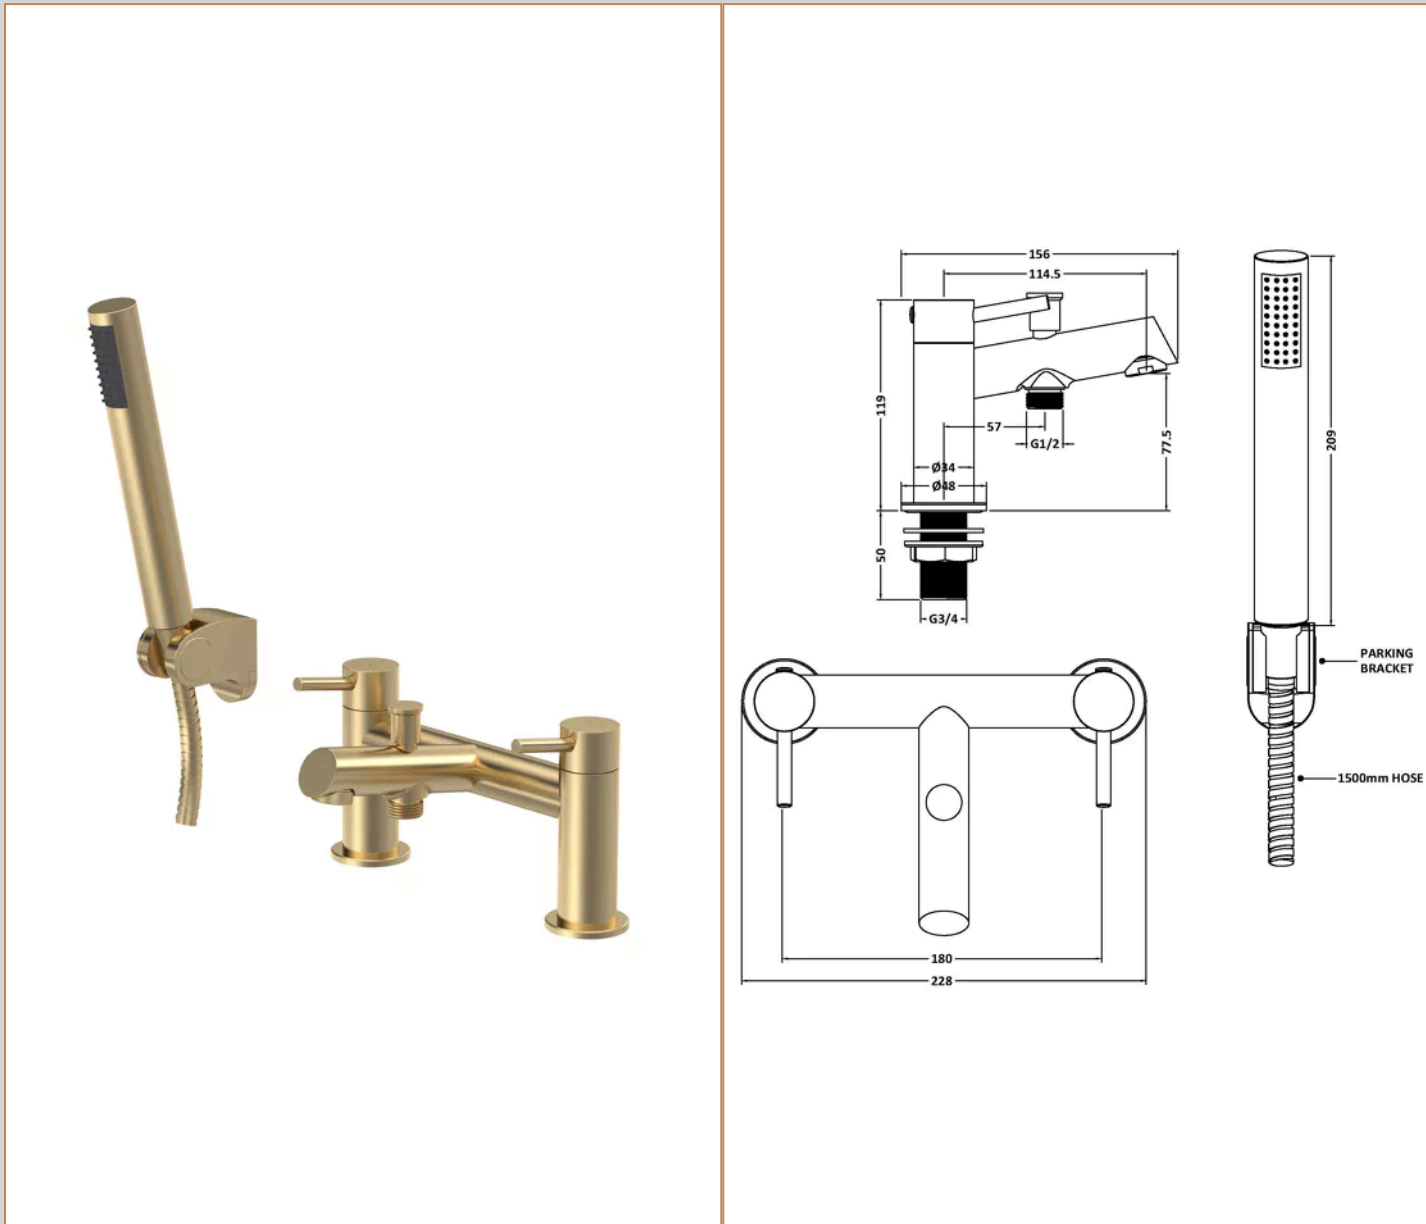

**Sales Code:** NAV804

**Barcode:** 5056678445570

**Brand:** nuie Choice

**Description:** nuie choice Navala Brushed Brass Bath Shower Mixer

### Product Dimensions

Product	119 x 228 x 156mm (H x W x D)
Packaged	160 x 250 x 200mm (H x W x D)
Outer Box	500 x 420 x 265mm (H x W x D)
Nett Weight	1.6 kg
Packaged Weight	1.8 kg

### Packaging Details

Label Size (mm)	50 x 100
Label Colour	White
Label Qty	1.0000

### Product Details

Country of Origin	China
Product Material	Brass
Control Type	Manual
WRAS Approved	No
Valve/Cartridge Type	1/4 Turn Ceramic Disc
Colour/Finish	Brushed Brass
Mount Type	Deck
Style	Contemporary
Handle Type	Lever/Round
TMV2 Approved	No
TMV3 Approved	No
Handset Included	Yes
Hose Included	Yes
Hose Length	1500 mm
Min Operating Pressure	2 Bar
Minimum Operation Pressure	2 Bar
Tap Spout Height	78 mm
Tap Spout Projection	115 mm
Valve / Cartridge Type	1/4 Turn Ceramic Disc
Waste Included	No