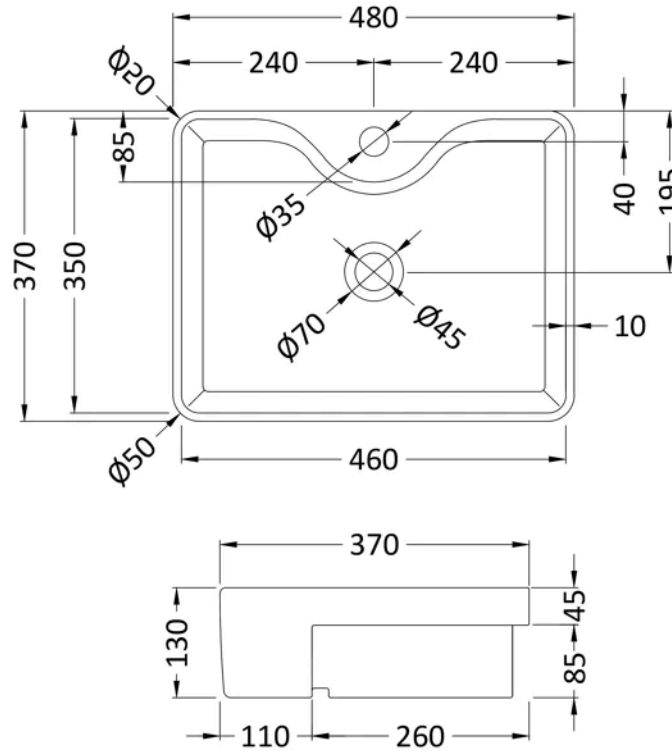

Sales Code: NBV174

Barcode: 5056211851608

Brand: nuie

Description: 1 Tap Hole 480mm Ceramic Square Semi-Recessed Basin

Product Dimensions

Product	130 x 480 x 370mm (H x W x D)
Packaged	140 x 490 x 380mm (H x W x D)
Nett Weight	10.5 kg
Packaged Weight	11 kg

Product Details

Country of Origin	China
Product Material	Vitreous China
Colour/Finish	White
Style	Contemporary
Ce Certified	Yes
Inner Bowl Height	85 mm
No. Of Tapholes	1
Number Of Bowls	1
Overflow Included	No
Tap Included	No
Waste Included	No