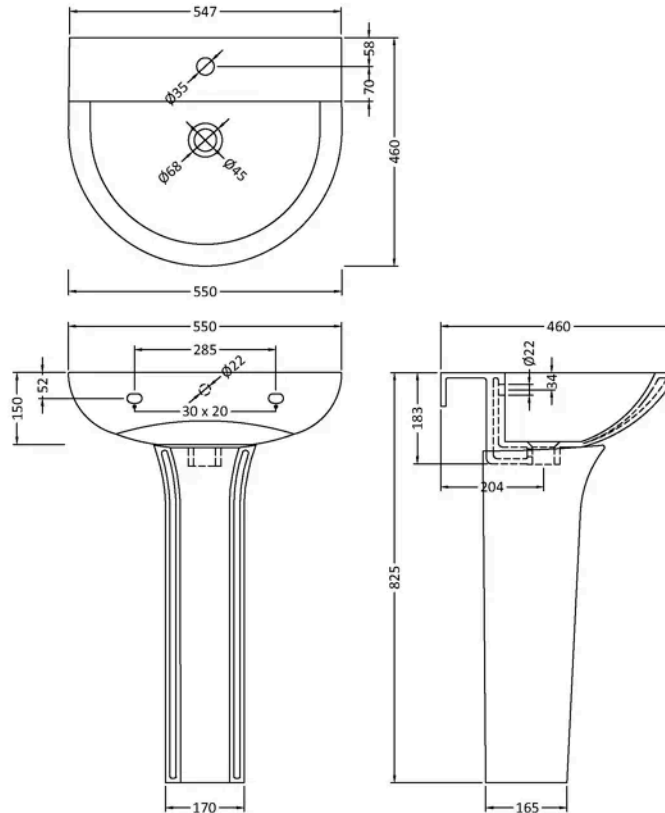

Sales Code: NCG300

Barcode: 5056211801214

Brand: nuie

Description: nuie Freya 1 Tap Hole 550mm Basin & Pedestal

Product Dimensions

Product	825 x 550 x 460mm (H x W x D)
Nett Weight	21.6 kg
Packaged Weight	0 kg

Product Details

Country of Origin	China
Product Material	Vitreous China
Colour/Finish	White
Style	Contemporary
Fixings Included	No
Ce Certified	Yes
Inner Bowl Height	150 mm
No. Of Tapholes	1
Number Of Bowls	1
Overflow Cover Included	No
Overflow Included	Yes
Tap Included	No
Waste Included	No

Sales Code: NCG302

Barcode: 5055275895528

Brand: nuie

Description: nuie Freya 1 Tap Hole 550mm Ceramic Basin

Product Dimensions

Product	183 x 550 x 460mm (H x W x D)
Packaged	230 x 560 x 470mm (H x W x D)
Nett Weight	11.8 kg
Packaged Weight	12 kg

Product Details

Country of Origin	China
Product Material	Vitreous China
Colour/Finish	White
Style	Contemporary
Ce Certified	Yes
Inner Bowl Height	150 mm
No. Of Tapholes	1
Number Of Bowls	1
Overflow Included	Yes
Tap Included	No
Waste Included	No