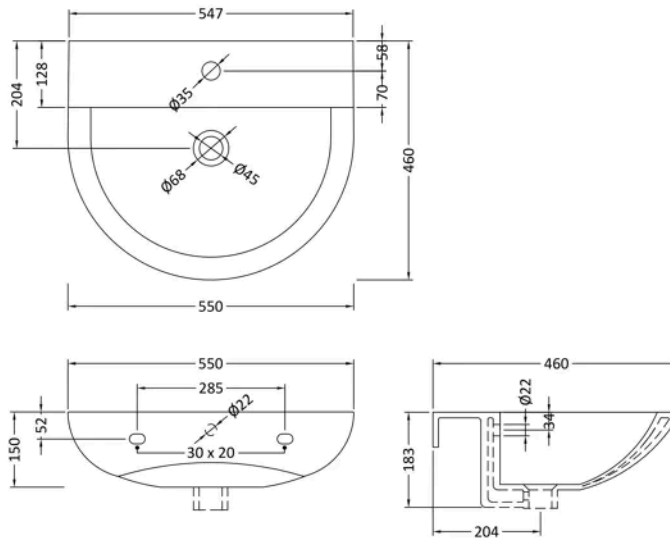

Sales Code: NCG300

Barcode: 5056211801214

Brand: nuie

Description: nuie Freya 1 Tap Hole 550mm Basin & Pedestal

Product Dimensions

Product	825 x 550 x 460mm (H x W x D)
Nett Weight	21.6 kg
Packaged Weight	0 kg

Product Details

Country of Origin	China
Product Material	Vitreous China
Colour/Finish	White
Style	Contemporary
Fixings Included	No
Ce Certified	Yes
Inner Bowl Height	150 mm
No. Of Tapholes	1
Number Of Bowls	1
Overflow Cover Included	No
Overflow Included	Yes
Tap Included	No
Waste Included	No

Sales Code: NCG302

Barcode: 5055275895528

Brand: nuie

Description: nuie Freya 1 Tap Hole 550mm Ceramic Basin

Product Dimensions

Product	183 x 550 x 460mm (H x W x D)
Packaged	230 x 560 x 470mm (H x W x D)
Nett Weight	11.8 kg
Packaged Weight	12 kg

Product Details

Country of Origin	China
Product Material	Vitreous China
Colour/Finish	White
Style	Contemporary
Ce Certified	Yes
Inner Bowl Height	150 mm
No. Of Tapholes	1
Number Of Bowls	1
Overflow Included	Yes
Tap Included	No
Waste Included	No