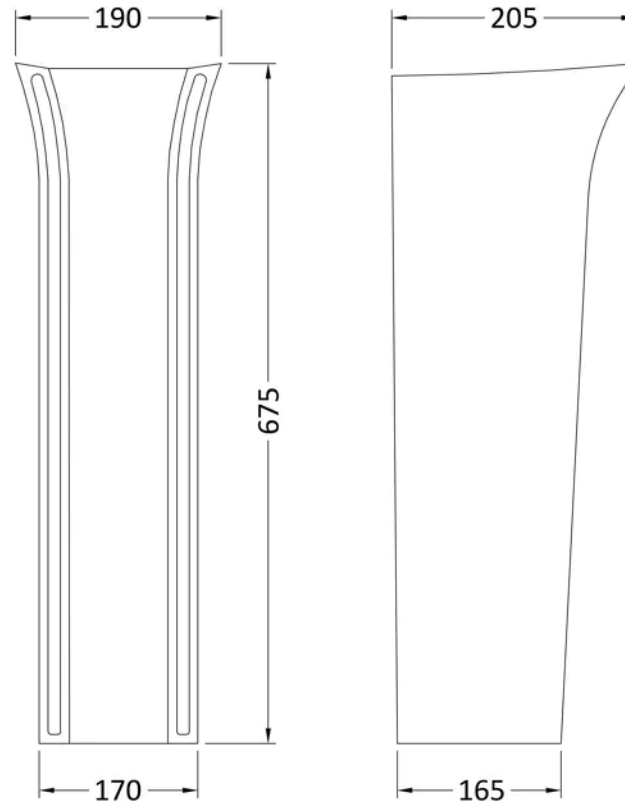

Product Details

Country of Origin	China
Product Material	Vitreous China
Colour/Finish	White
Style	Contemporary
Fixings Included	No
Ce Certified	Yes
Inner Bowl Height	150 mm
No. Of Tapholes	1
Number Of Bowls	1
Overflow Cover Included	No
Overflow Included	Yes
Tap Included	No
Waste Included	No

Sales Code: NCG302

Barcode: 5055275895528

Brand: nuie

Description: nuie Freya 1 Tap Hole 550mm Ceramic Basin

Product Dimensions

Product	183 x 550 x 460mm (H x W x D)
Packaged	230 x 560 x 470mm (H x W x D)
Nett Weight	11.8 kg
Packaged Weight	12 kg

Product Details

Country of Origin	China
Product Material	Vitreous China
Colour/Finish	White
Style	Contemporary
Ce Certified	Yes
Inner Bowl Height	150 mm
No. Of Tapholes	1
Number Of Bowls	1
Overflow Included	Yes
Tap Included	No
Waste Included	No

Sales Code: NCG303

Barcode: 5055275895535

Brand: nuie

Description: nuie Freya White Contemporary Full Pedestal

Product Dimensions

Product	675 x 190 x 205mm (H x W x D)
Packaged	192 x 190 x 687mm (H x W x D)
Nett Weight	9.8 kg
Packaged Weight	10 kg