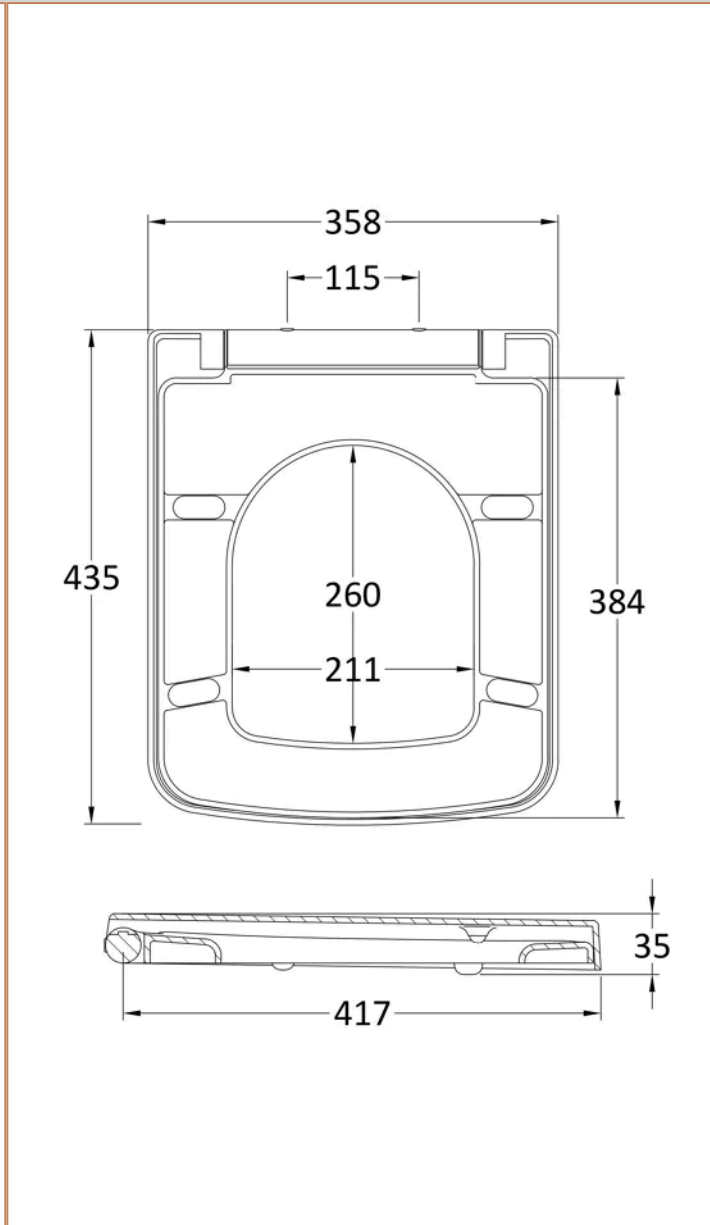

Sales Code: NCH198B

Barcode: 5056678448267

Brand: nuie

Description: Gloss White Square Soft Close Toilet Seat With Top Fix Hinge

Product Dimensions

Product	70 x 358 x 435mm (H x W x D)
Packaged	60 x 380 x 460mm (H x W x D)
Nett Weight	2.12 kg
Packaged Weight	2.67 kg

Sales Code: NCH198

Barcode: 5060272825744

Brand: nuie

Description: Gloss White D-Shaped Soft Close Toilet Seat With Quick Release Hinge

Product Dimensions

Product	53 x 358 x 435mm (H x W x D)
Packaged	60 x 380 x 460mm (H x W x D)
Outer Box	390mm (H)
Nett Weight	2.12 kg
Packaged Weight	2.67 kg

Packaging Details

Label Size (mm)	50 x 100
-----------------	----------

Product Details

Country of Origin	China
Product Material	Stainless Steel Nylon,Urea
Colour/Finish	White
Style	Contemporary
Fixings Included	Yes
Ce Certified	No
Declaration Of Performance	No
Hinge Centres (Min)	115 mm
Toilet Seat Function	Soft Close
Toilet Seat Hinge Type	Quick Release
Toilet Seat Type	D Shape

Sales Code: TSC401

Barcode: 5056462618951

Brand: nuie

Description: Matt Black Toilet Seat Cover Caps

Product Dimensions

Product	70 x 70 x 99mm (H x W x D)
Packaged	10 x 60 x 60mm (H x W x D)
Nett Weight	0.01 kg
Packaged Weight	0.01 kg