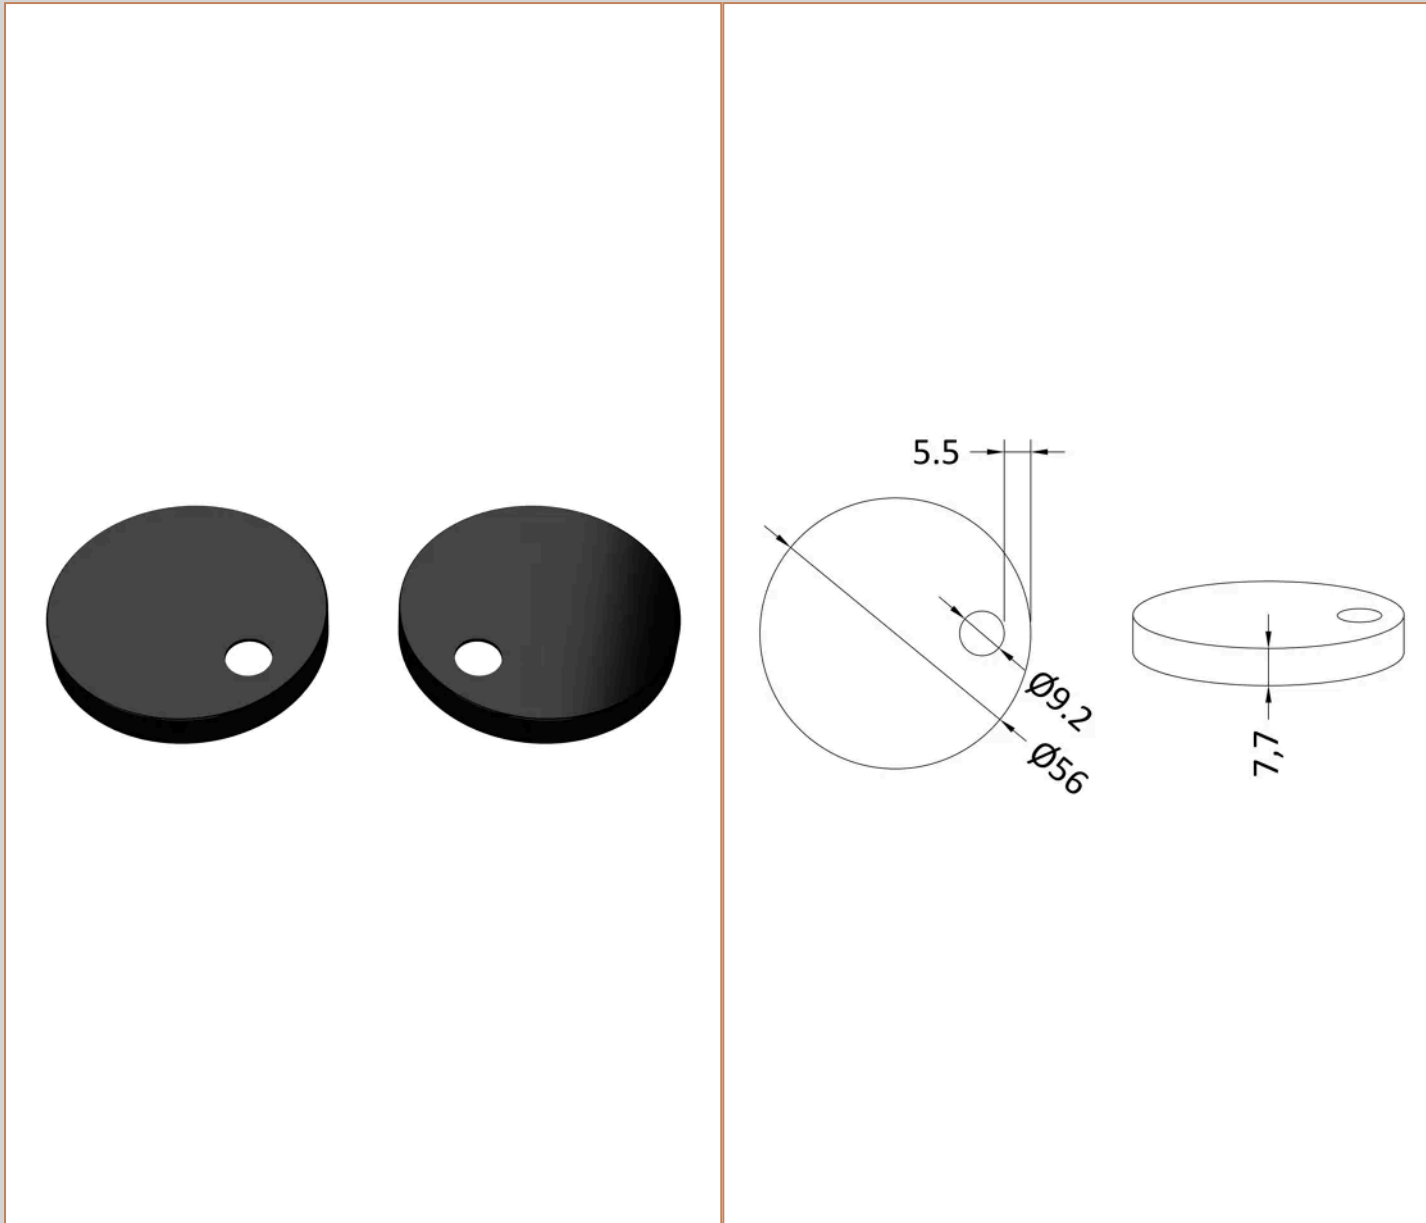

Sales Code: TSC401

Barcode: 5056462618951

Brand: nuie

Description: Matt Black Toilet Seat Cover Caps

Product Dimensions

Product	70 x 70 x 99mm (H x W x D)
Packaged	10 x 60 x 60mm (H x W x D)
Nett Weight	0.01 kg
Packaged Weight	0.01 kg

Product Details

Country of Origin	China
Product Material	Stainless Steel
Colour/Finish	Matt Black
Style	Contemporary