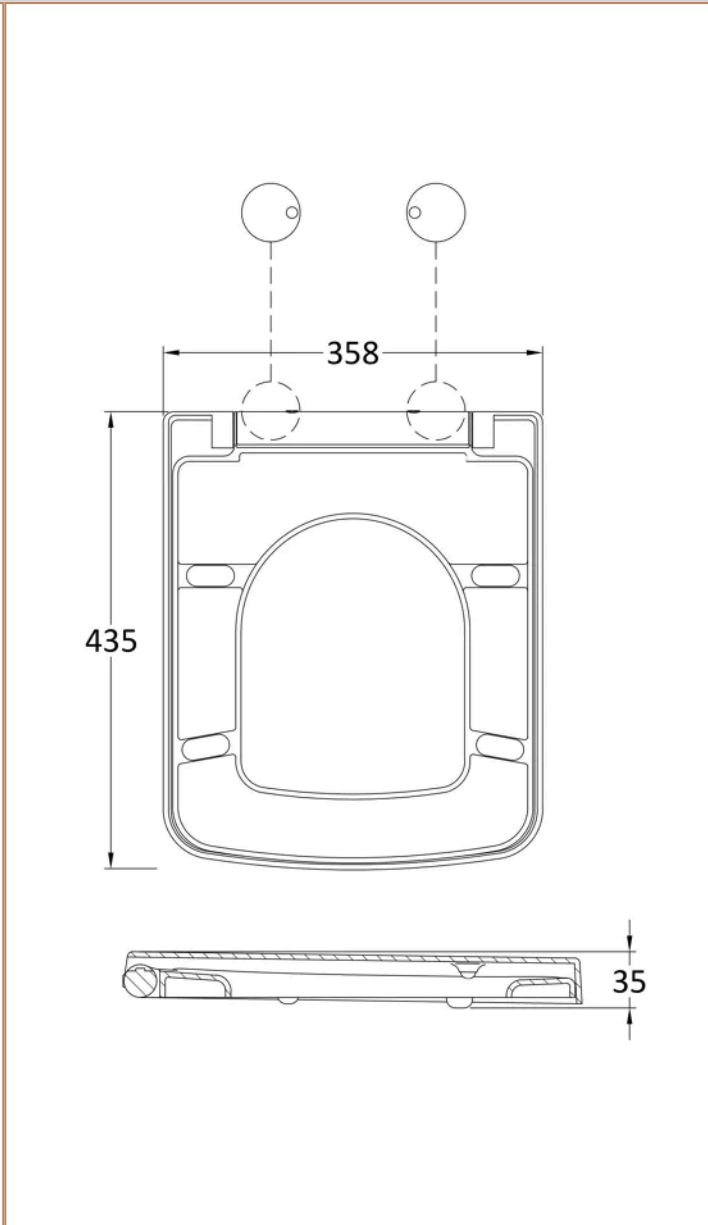

Sales Code: NCH198B

Barcode: 5056678448267

Brand: nuie

Description: Gloss White Square Soft Close Toilet Seat With Top Fix Hinge

Product Dimensions

Product	70 x 358 x 435mm (H x W x D)
Packaged	60 x 380 x 460mm (H x W x D)
Nett Weight	2.12 kg
Packaged Weight	2.67 kg

Sales Code: NCH198

Barcode: 5060272825744

Brand: nuie

Description: Gloss White D-Shaped Soft Close Toilet Seat With Quick Release Hinge

Product Dimensions

Product	53 x 358 x 435mm (H x W x D)
Packaged	60 x 380 x 460mm (H x W x D)
Outer Box	390mm (H)
Nett Weight	2.12 kg
Packaged Weight	2.67 kg

Packaging Details

Label Size (mm)	50 x 100
-----------------	----------

Product Details

Country of Origin	China
Product Material	Stainless Steel Nylon,Urea
Colour/Finish	White
Style	Contemporary
Fixings Included	Yes
Ce Certified	No
Declaration Of Performance	No
Hinge Centres (Min)	115 mm
Toilet Seat Function	Soft Close
Toilet Seat Hinge Type	Quick Release
Toilet Seat Type	D Shape

Sales Code: TSC401

Barcode: 5056462618951

Brand: nuie

Description: Matt Black Toilet Seat Cover Caps

Product Dimensions

Product	70 x 70 x 99mm (H x W x D)
Packaged	10 x 60 x 60mm (H x W x D)
Nett Weight	0.01 kg
Packaged Weight	0.01 kg