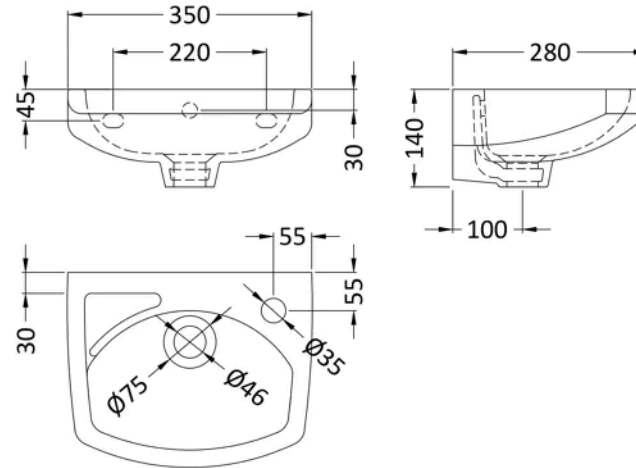

Sales Code: NCU832

Barcode: 5055369031030

Brand: nuie

Description: nuie Melbourne 1 Tap Hole 350mm Ceramic Square Wall Hung Basin

Product Dimensions

Product	140 x 350 x 280mm (H x W x D)
Packaged	305 x 160 x 365mm (H x W x D)
Nett Weight	6.8 kg
Packaged Weight	7 kg

Product Details

Country of Origin	Turkey
Product Material	Vitreous China
Colour/Finish	White
Mount Type	Wall Hung
Style	Contemporary
Fixings Included	No
Ce Certified	Yes
Inner Bowl Depth	190 mm
Inner Bowl Height	95 mm
Inner Bowl Width	280 mm
No. Of Tapholes	1
Number Of Bowls	1
Overflow Cover Included	Yes
Overflow Included	Yes
Tap Included	No
Waste Included	No