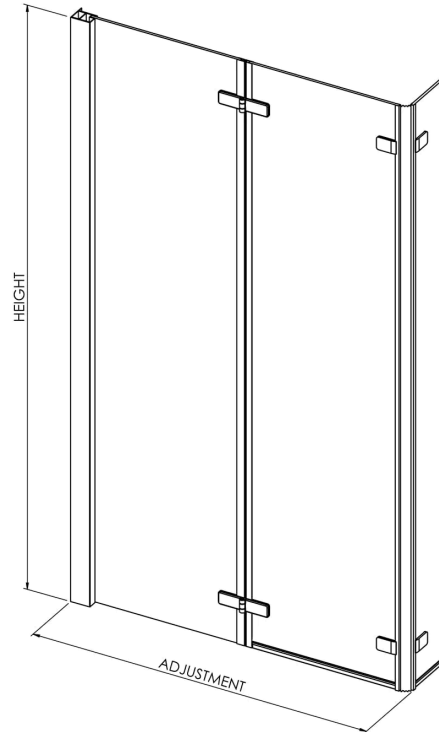

Sales Code: NSBS3

Barcode: 5055369043866

Brand: nuie

Description: L-Shaped Bath Screen Double Hinged

CODE	GLASS THICKNESS (mm)	HEIGHT (mm)	MIN ADJUSTMENT (mm)	MAX ADJUSTMENT (mm)
NSBS3	6	1400	800	825

Product Dimensions

Product	1400 x 812 x 38mm (H x W x D)
Packaged	65 x 455 x 1460mm (H x W x D)
Nett Weight	24.5 kg
Packaged Weight	24.5 kg

Packaging Details

Label Size (mm)	40 x 140
-----------------	----------

Product Details

Country of Origin	China
Product Material	Aluminium
Colour/Finish	Chrome
Style	Contemporary
Fixings Included	Yes
Easy Clean	No
Adjustment Max	810
Adjustment Min	800
Ce Certified	Yes
Declaration Of Performance	Yes
Easy Fit	No
Enclosure Design	Semi-Frameless
Frame Finish	Chrome
Glass Thickness	6 mm
Handles Included	No
Support Bar Included	No
Swing In Dimension	400 mm
Swing Out Dimension	400 mm
Ukca Certified	Yes