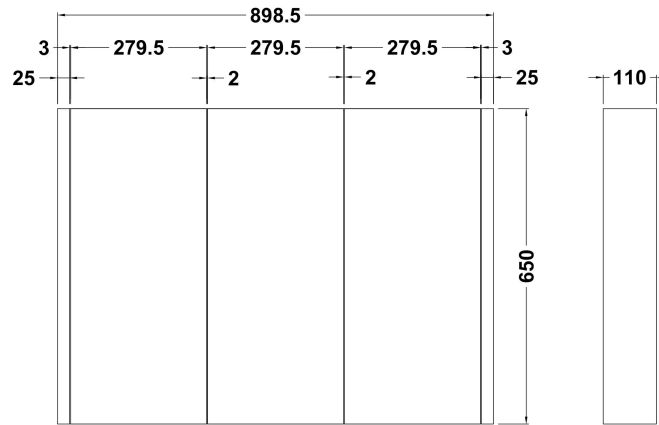

Sales Code: NVM116

Barcode: 5055146193524

Brand: nuie

Description: Nuie Eden 899mm 3 Door Gloss White Wall Hung Mirror Cabinet With Handles

Product Dimensions

Product	650 x 899 x 110mm (H x W x D)
Packaged	125 x 925 x 685mm (H x W x D)
Nett Weight	19.5 kg
Packaged Weight	21.3 kg

Product Details

Country of Origin	China
Product Material	Mfc Painted Gloss
Colour/Finish	Gloss White
Mount Type	Wall Hung
Style	Contemporary
Handle Type	Bar Handle
Fixings Included	Yes
Construction Method	Cam & Wood Dowel
Ce Certified	No
Construction Type	Rigid
Fsc Certified	Yes
Handles Included	Yes
Leg Set Included	No
Legs Included	No
Material Thickness	18 mm
No. Doors	3
No. Shelves	2
Number Of Shelves	2