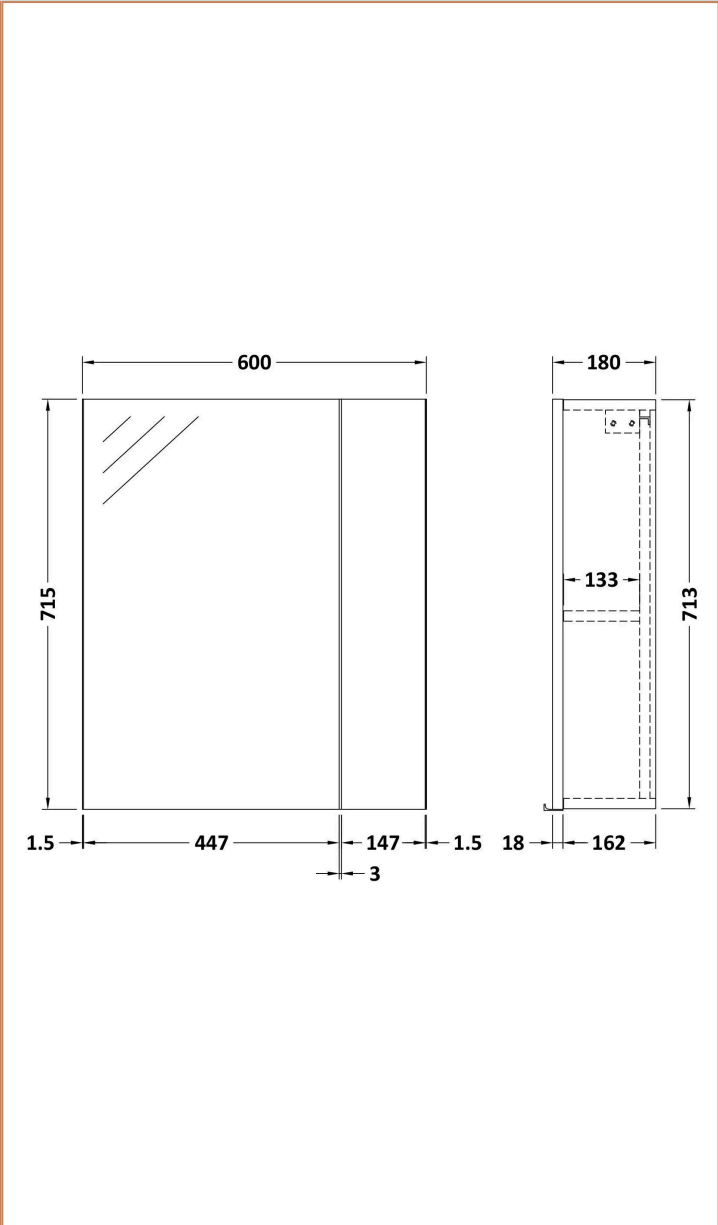

**Sales Code:**  
OFF3018

**Barcode:** 5056678436837

**Brand:** Hudson  
Reed

**Description:** Hudson Reed Fusion 600mm 2 Door Bleached Oak Wall Hung 75/25 Mirror Cabinet

**Product Dimensions**

Product	715 x 600 x 182mm (H x W x D)
Packaged	735 x 620 x 202mm (H x W x D)
Nett Weight	19.8 kg
Packaged Weight	20 kg

**Product Details**

Country of Origin	United Kingdom
Product Material	Mfc Textured Woodgrain
Colour/Finish	Bleached Oak
Mount Type	Wall Hung
Style	Contemporary
Handle Type	Handleless
Fixings Included	Yes
Construction Method	Cam & Wood Dowel
Ce Certified	Yes
Construction Type	Rigid
Fsc Certified	Yes
Handles Included	No
Leg Set Included	No
Legs Included	No
Material Thickness	18 mm
No. Doors	2
No. Shelves	2
Number Of Shelves	2