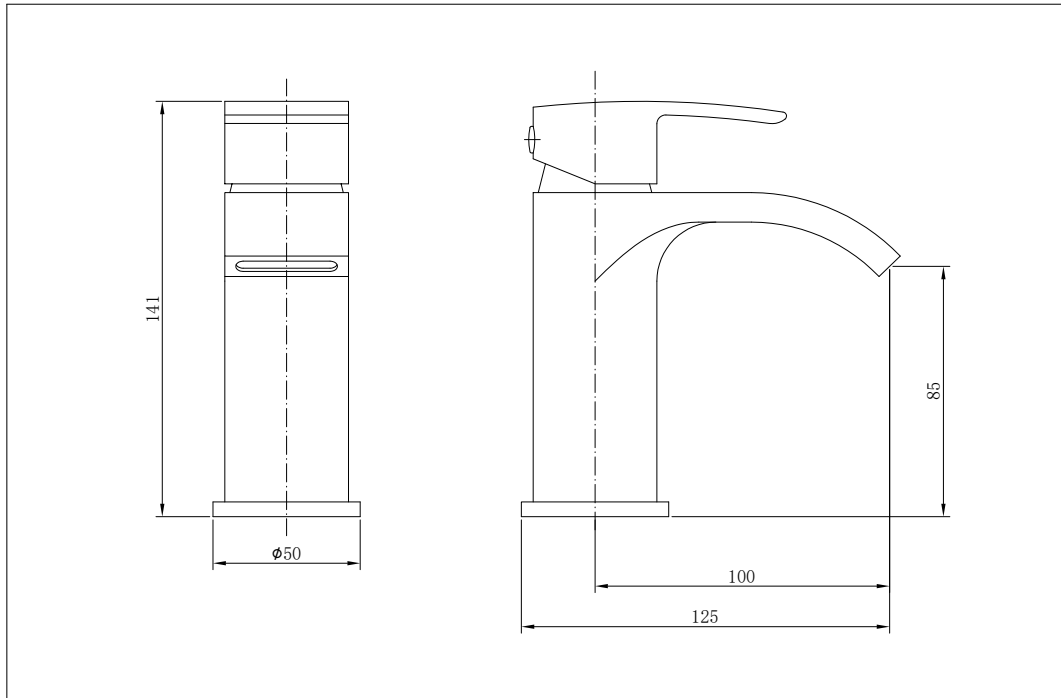

**OFTAP11-BELLA MONO BASIN MIXER****ILLUSTRATION: BELLA MONO BASIN MIXER****BAR CODE: 5055681460631****COLOUR: CHROME PLATE****WEIGHT:****NET 0.98 kg (tap only)****GROSS 1.08 kg****STANDARDS: BS EN 200****NOTES: SUPPLIED WITH CLICK WASTE  
1/2" BSP FLEXI HOSES  
CERAMIC DISC CARTRIDGE TECHNOLOGY****Flow Rate: L.P**

0.2bar	0.5bar	1bar	2bar	3bar
6.5L/min	9.4L/min	12.8L/min	18L/min	22L/min

**BOX SIZE 220x 145x90 mm**