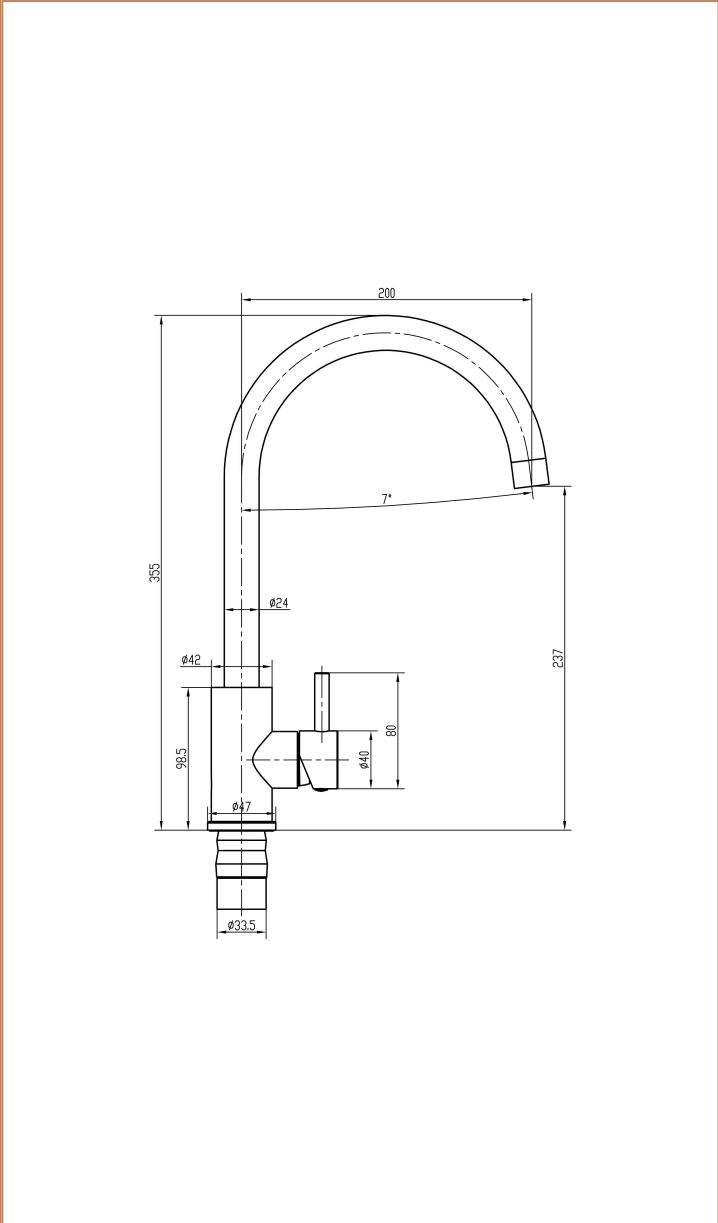

Sales Code: PDT-001311

Barcode: 5056634510663

Brand: Top Fix

Description: TOP-FIX Vito Swan Kitchen Mixer - Matt Black

Product Dimensions

Product	355 x 90 x 245mm (H x W x D)
Packaged	70 x 240 x 505mm (H x W x D)
Nett Weight	1.3 kg
Packaged Weight	1.7 kg

Product Details

Country of Origin	United Kingdom
Product Material	Brass
Control Type	Manual
Colour/Finish	Matt Black
Mount Type	Deck
Style	Contemporary
Handle Type	Lever
Min Operating Pressure	1 Bar
Minimum Operation Pressure	1 Bar
Tap Spout Height	237 mm
Tap Spout Projection	200 mm
Waste Included	No