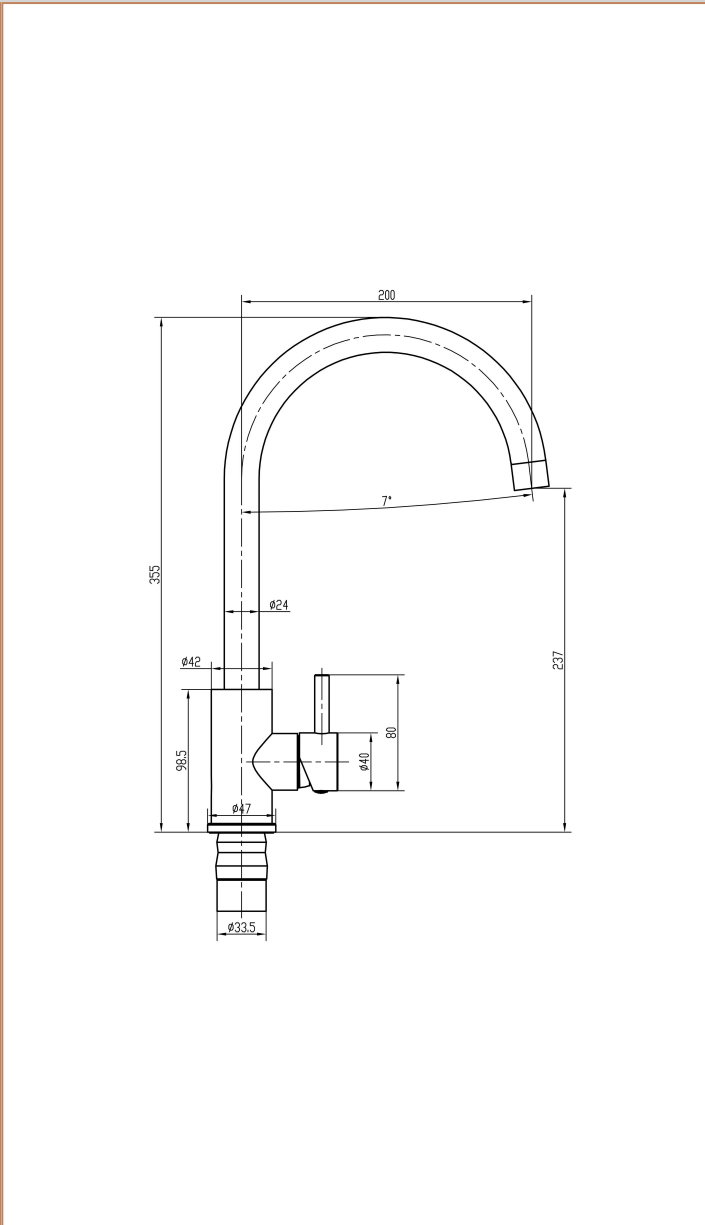

Sales Code: PDT-001313

Barcode: 5056634510687

Brand: Top Fix

Description: TOP-FIX Vito Swan Kitchen Mixer - Brushed Steel

Product Dimensions

Product	355 x 90 x 245mm (H x W x D)
Packaged	70 x 240 x 505mm (H x W x D)
Nett Weight	1.3 kg
Packaged Weight	1.7 kg

Product Details

Country of Origin	United Kingdom
Product Material	Brass
Control Type	Manual
Colour/Finish	Brushed Steel
Mount Type	Deck
Style	Contemporary
Handle Type	Lever
Min Operating Pressure	1 Bar
Minimum Operation Pressure	1 Bar
Tap Spout Height	237 mm
Tap Spout Projection	200 mm
Waste Included	No