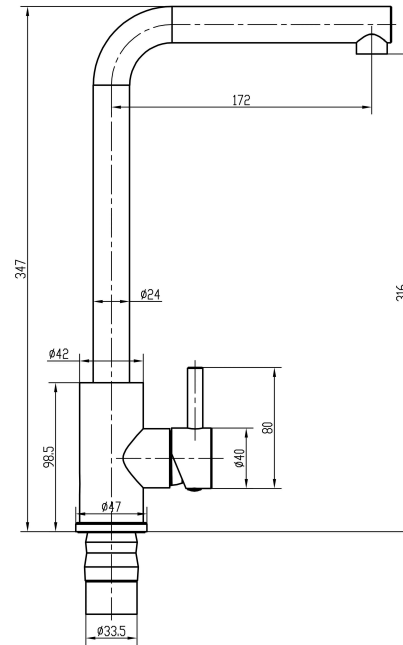

Sales Code: PDT-001332

Barcode: 5056634510809

Brand: Top Fix

Description: TOP-FIX Vito L-Neck Kitchen Mixer - Brushed Brass

Product Dimensions

Product	347 x 90 x 245mm (H x W x D)
Packaged	70 x 240 x 490mm (H x W x D)
Nett Weight	1.1 kg
Packaged Weight	1.5 kg

Product Details

Country of Origin	United Kingdom
Product Material	Brass
Control Type	Manual
Colour/Finish	Brushed Brass
Mount Type	Deck
Style	Contemporary
Handle Type	Lever
Min Operating Pressure	1 Bar
Minimum Operation Pressure	1 Bar
Tap Spout Height	316 mm
Tap Spout Projection	172 mm
Waste Included	No