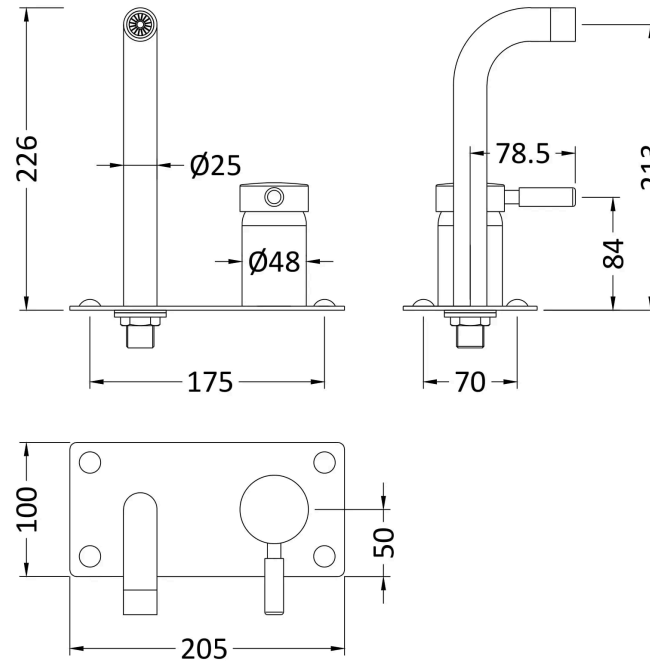

Sales Code: PK828

Barcode: 5056462659114

Brand: Hudson Reed

Description: Tec Single Lever Wall Mounted Basin Bath Filler Brushed Brass

Product Dimensions

Product	100 x 205 x 213mm (H x W x D)
Packaged	140 x 180 x 350mm (H x W x D)
Nett Weight	2.36 kg
Packaged Weight	2.36 kg

Product Details

Country of Origin	China
Product Material	Brass
Control Type	Manual
Colour/Finish	Brushed Brass
Mount Type	Wall Hung
Style	Contemporary
Handle Type	Lever
TMV2 Approved	No
TMV3 Approved	No
Waste Included	No