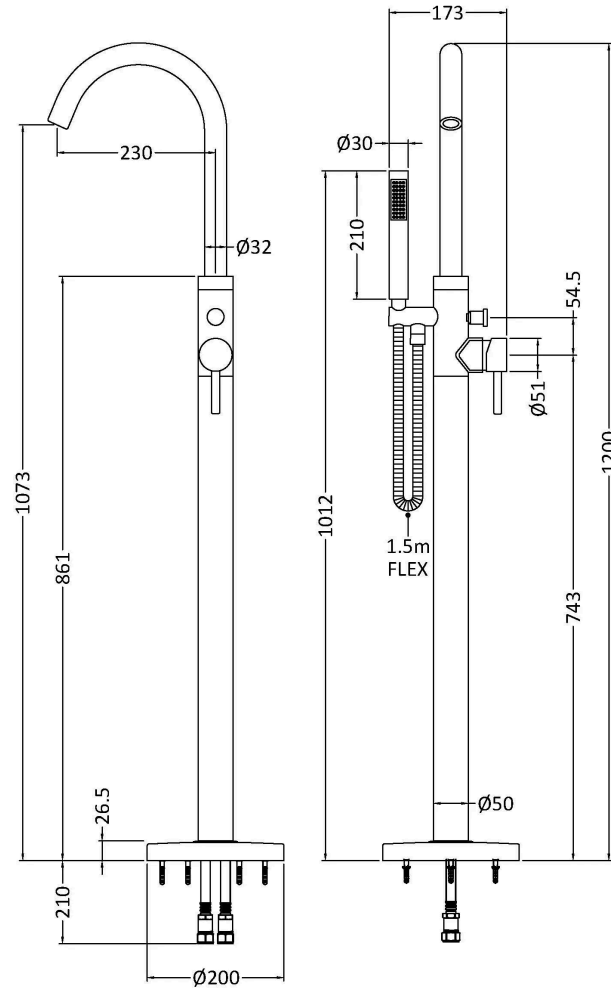

**Sales Code:** PN321

**Barcode:** 5055146133490

**Brand:** Hudson Reed

**Description:** Floor Standing Bath Shower Mixers Tec Floor Standing Bath Shower Mixer

### Product Dimensions

Product	1200 x 200 x 345mm (H x W x D)
Packaged	250 x 295 x 945mm (H x W x D)
Outer Box	270 x 930 x 235mm (H x W x D)
Nett Weight	7.36 kg
Packaged Weight	8.5 kg

### Packaging Details

Label Size (mm)	50 x 100
Label Colour	White
Label Qty	2.0000

### Product Details

Country of Origin	China
Product Material	Brass, Plastic
Control Type	Manual
WRAS Approved	No
Valve/Cartridge Type	Single Lever Cartridge
Colour/Finish	Chrome
Mount Type	Floor
Style	Contemporary
Handle Type	Lever
TMV2 Approved	No
TMV3 Approved	No
Handset Included	Yes
Hose Included	Yes
Hose Length	1500 mm
Min Operating Pressure	1 Bar
Minimum Operation Pressure	1 Bar
Tap Spout Projection	230 mm
Tap Tails Included	Yes
Valve / Cartridge Type	Single Lever Cartridge
Waste Included	No