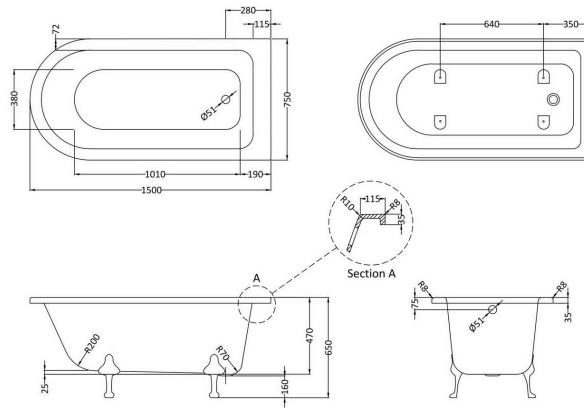

Sales Code: RLF1500M1

Barcode: 5056211851936

Brand: Hudson Reed

Description: Hudson Reed 1500mm Freestanding Bath With Deacon Legs

Product Dimensions

Product	650 x 750 x 1500mm (H x W x L)
Packaged	550 x 550 x 550mm (H x W x D)
Nett Weight	0.1 kg
Packaged Weight	0.1 kg

Product Details

Volume	175 Litre
Country of Origin	China
Product Material	Acrylic
Colour/Finish	White
Style	Traditional
Fixings Included	No
Bath Panel Included	No
Displaced Capacity	105 Litre
Includes Grips	No
No. Of Tapholes	No Tapholes
Overflow Included	Yes
Tap Included	No
Waste Included	No