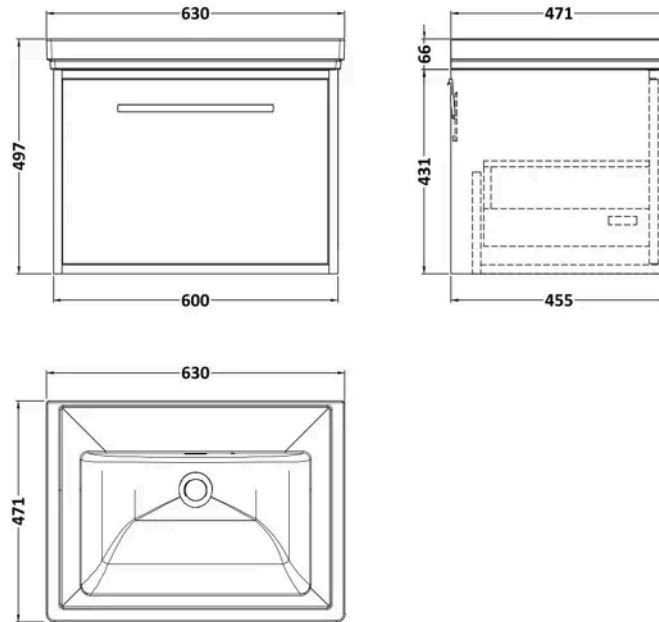

Sales Code:
RSE3094H

Barcode: 5056817704018

Brand: nuie
Lux

Description: nuie lux Roseburn 600mm 1 Drawer Bleached Oak Wall Hung Vanity Unit With Fireclay Basin

Product Dimensions

Product	497 x 630 x 471mm (H x W x D)
Nett Weight	33 kg
Packaged Weight	33.8 kg

Product Details

Country of Origin	United Kingdom
Product Material	Fireclay, Mfc Textured Woodgrain
Colour/Finish	Bleached Oak
Mount Type	Wall Hung
Style	Contemporary
Handle Type	D Shape
Fixings Included	Yes
Construction Method	Cam & Wood Dowel
Bottle Trap Included	No
Construction Type	Rigid
Drawer Type	80mm High Metal S/C Inc Gallery
Fsc Certified	Yes
Handles Included	Yes
Inner Bowl Height	135 mm
Material Thickness	18 mm
No. Drawers	1
No. Of Tapholes	No Tapholes
Number Of Bowls	1
Overflow Cover Included	Yes
Overflow Included	Yes
Tap Included	No
Waste Included	No

Sales Code: ROS3094

Barcode: 5056678477557

Brand: nuie Lux

Description: Roseburn 600mm Wall Hung 1 Drawer Unit

Product Dimensions

Product	359 x 455 x 600mm (H x W x D)
Packaged	470 x 620 x 475mm (H x W x D)
Nett Weight	16 kg
Packaged Weight	16.5 kg

Product Details

Country of Origin	United Arab Emirates
Product Material	Fireclay
Colour/Finish	White
Style	Contemporary
Ce Certified	Yes
Inner Bowl Height	135 mm
No. Of Tapholes	No Tapholes
Number Of Bowls	1
Overflow Included	Yes
Tap Included	No
Waste Included	No