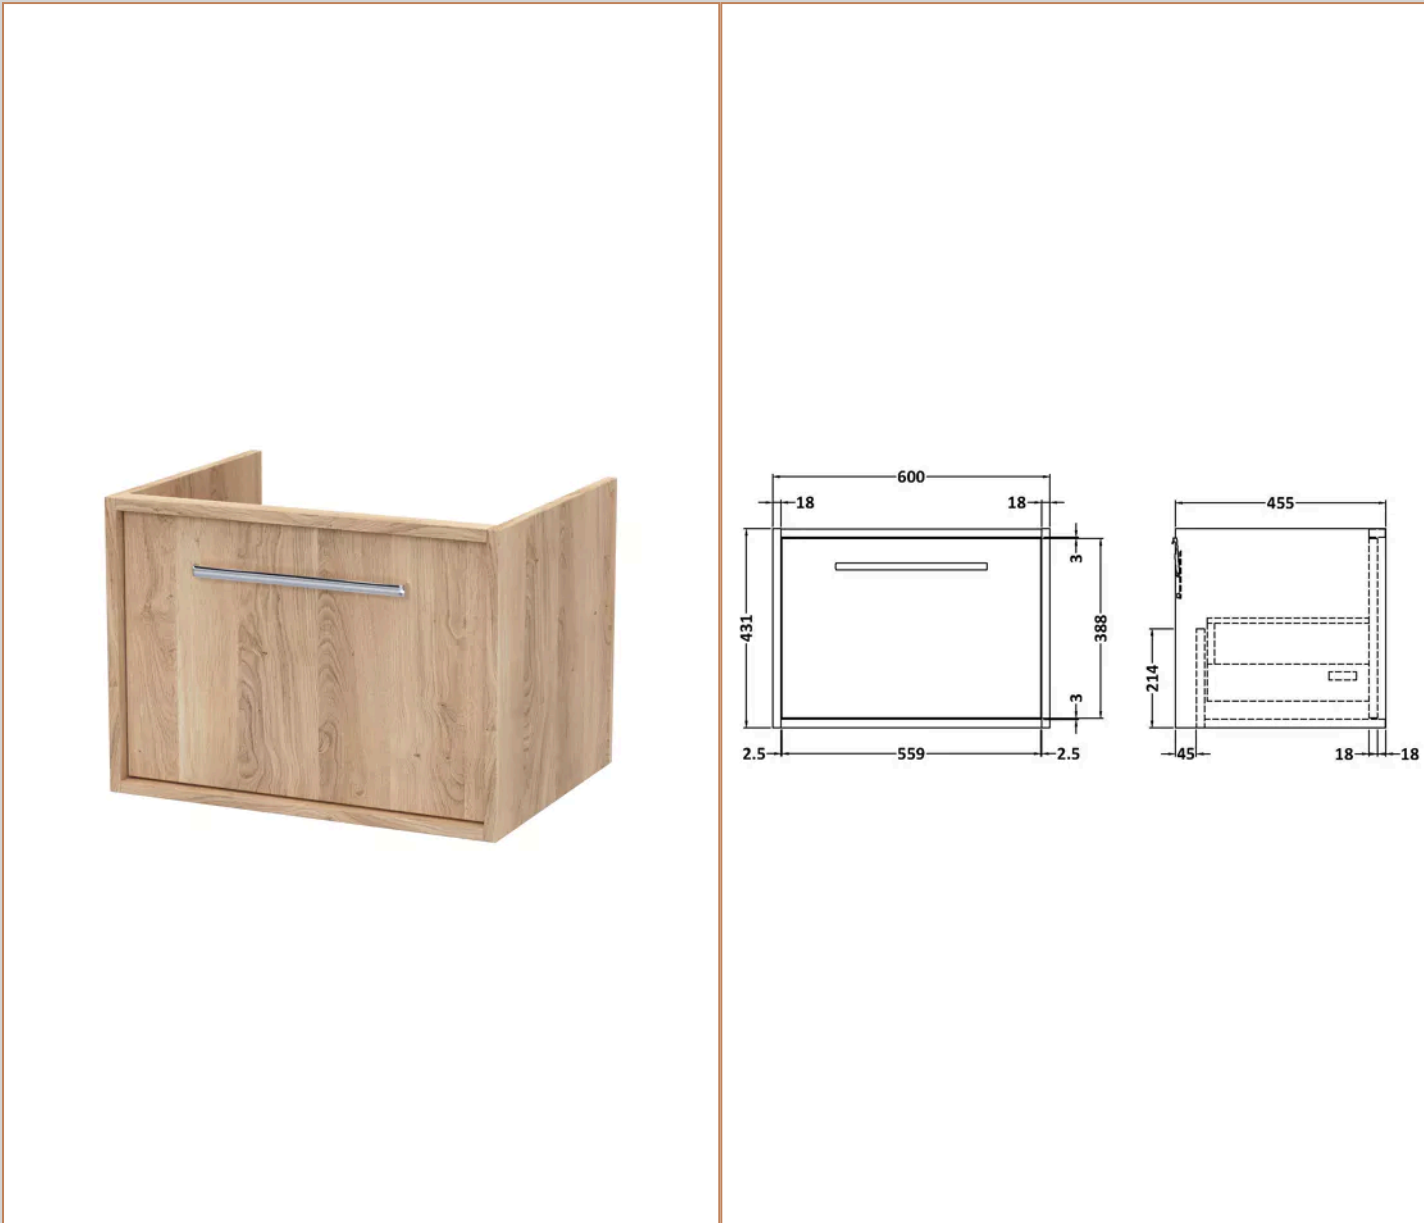

Sales Code:
RSE3094H

Barcode: 5056817704018

Brand: nuie
Lux

Description: nuie lux Roseburn 600mm 1 Drawer Bleached Oak Wall Hung Vanity Unit With Fireclay Basin

Product Dimensions

Product	497 x 630 x 471mm (H x W x D)
Nett Weight	33 kg
Packaged Weight	33.8 kg

Product Details

Country of Origin	United Kingdom
Product Material	Fireclay, Mfc Textured Woodgrain
Colour/Finish	Bleached Oak
Mount Type	Wall Hung
Style	Contemporary
Handle Type	D Shape
Fixings Included	Yes
Construction Method	Cam & Wood Dowel
Bottle Trap Included	No
Construction Type	Rigid
Drawer Type	80mm High Metal S/C Inc Gallery
Fsc Certified	Yes
Handles Included	Yes
Inner Bowl Height	135 mm
Material Thickness	18 mm
No. Drawers	1
No. Of Tapholes	No Tapholes
Number Of Bowls	1
Overflow Cover Included	Yes
Overflow Included	Yes
Tap Included	No
Waste Included	No

Sales Code: ROS3094

Barcode: 5056678477557

Brand: nuie Lux

Description: Roseburn 600mm Wall Hung 1 Drawer Unit

Product Dimensions

Product	359 x 455 x 600mm (H x W x D)
Packaged	470 x 620 x 475mm (H x W x D)
Nett Weight	16 kg
Packaged Weight	16.5 kg

Product Details

Country of Origin	United Arab Emirates
Product Material	Fireclay
Colour/Finish	White
Style	Contemporary
Ce Certified	Yes
Inner Bowl Height	135 mm
No. Of Tapholes	No Tapholes
Number Of Bowls	1
Overflow Included	Yes
Tap Included	No
Waste Included	No