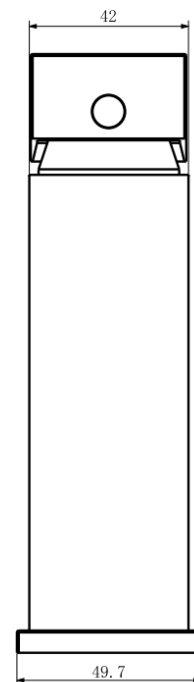

**TAP330KBN-Kolt Mono Basin Mixer Brushed Nickel****BAR CODE:** 5055681461430**COLOUR:** Brushed Nickel**WEIGHT:****NET** 1.18 kg (tap only)**GROSS** 1.62 kg**STANDARDS:** BS EN 200**NOTES:****SUITABLE FOR PRESSURES BETWEEN 0.5-10BAR****Flow Rate:**

0.2 bar	0.5 bar	1 bar	2 bar	3 bar
4.4 L	8.2 L	11.8 L	17.1L	20.8 L

**BOX SIZE 175X159X77**