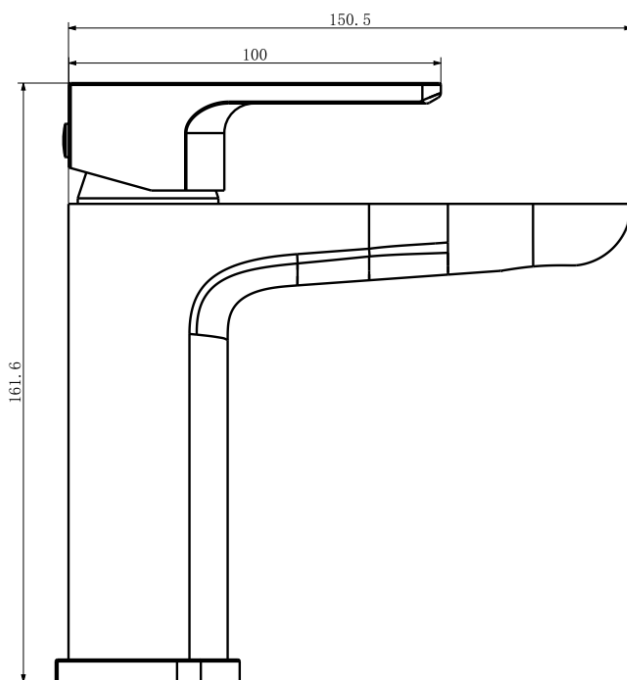

**TAP330KBN-Kolt Mono Basin Mixer Brushed Nickel****BAR CODE:** 5055681461430**COLOUR:** Brushed Nickel**WEIGHT:****NET** 1.18 kg (tap only)**GROSS** 1.62 kg**STANDARDS:** BS EN 200**NOTES:****SUITABLE FOR PRESSURES BETWEEN 0.5-10BAR****Flow Rate:**

0.2 bar	0.5 bar	1 bar	2 bar	3 bar
4.4 L	8.2 L	11.8 L	17.1L	20.8 L

**BOX SIZE 175X159X77**