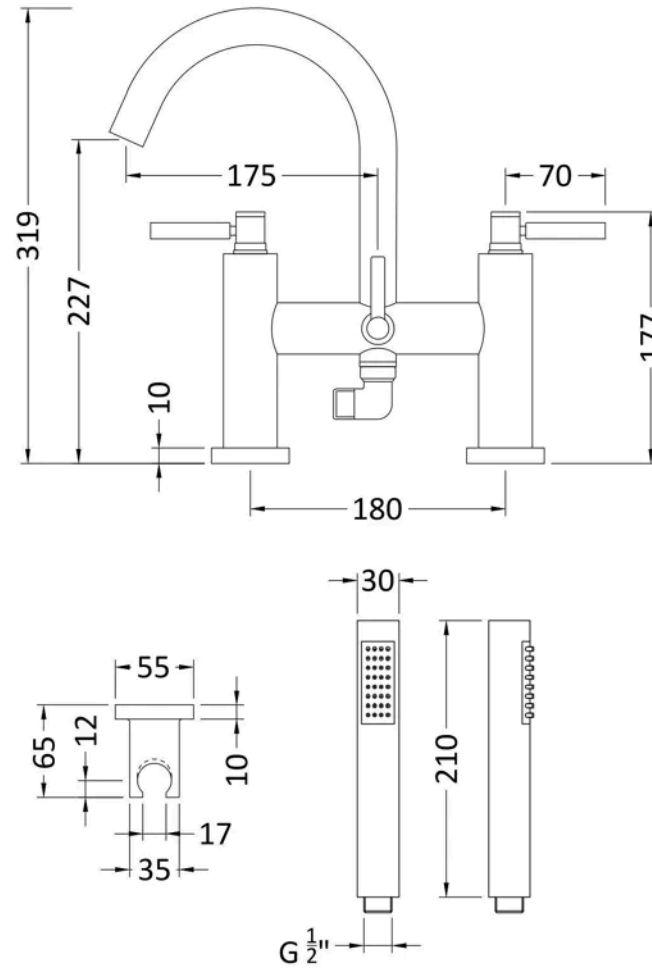

**Sales Code:** TEL354

**Barcode:** 5055146198086

**Brand:** Hudson Reed

**Description:** Hudson Reed Tec Lever Chrome Bath Shower Mixer

### Product Dimensions

Product	320 x 230 x 220mm (H x W x D)
Packaged	140 x 235 x 265mm (H x W x D)
Outer Box	320 x 490 x 290mm (H x W x D)
Nett Weight	4.33 kg
Packaged Weight	4.33 kg

### Packaging Details

Label Size (mm)	50 x 100
Label Colour	White
Label Qty	2.0000

### Product Details

Country of Origin	United Kingdom
Product Material	Brass
Control Type	Manual
WRAS Approved	No
Valve/Cartridge Type	1/4 Turn Ceramic Disc
Colour/Finish	Chrome
Mount Type	Deck
Style	Contemporary
Handle Type	Lever
TMV2 Approved	No
TMV3 Approved	No
Pipe Size	22 mm (3/4" BSP)
Pipe Centres	180
Handset Included	Yes
Hose Included	Yes
Hose Length	1500 mm
Min Operating Pressure	0.2 Bar
Minimum Operation Pressure	0 Bar
Tap Spout Height	200 mm
Tap Spout Projection	115 mm
Valve / Cartridge Type	1/4 Turn Ceramic Disc
Waste Included	No