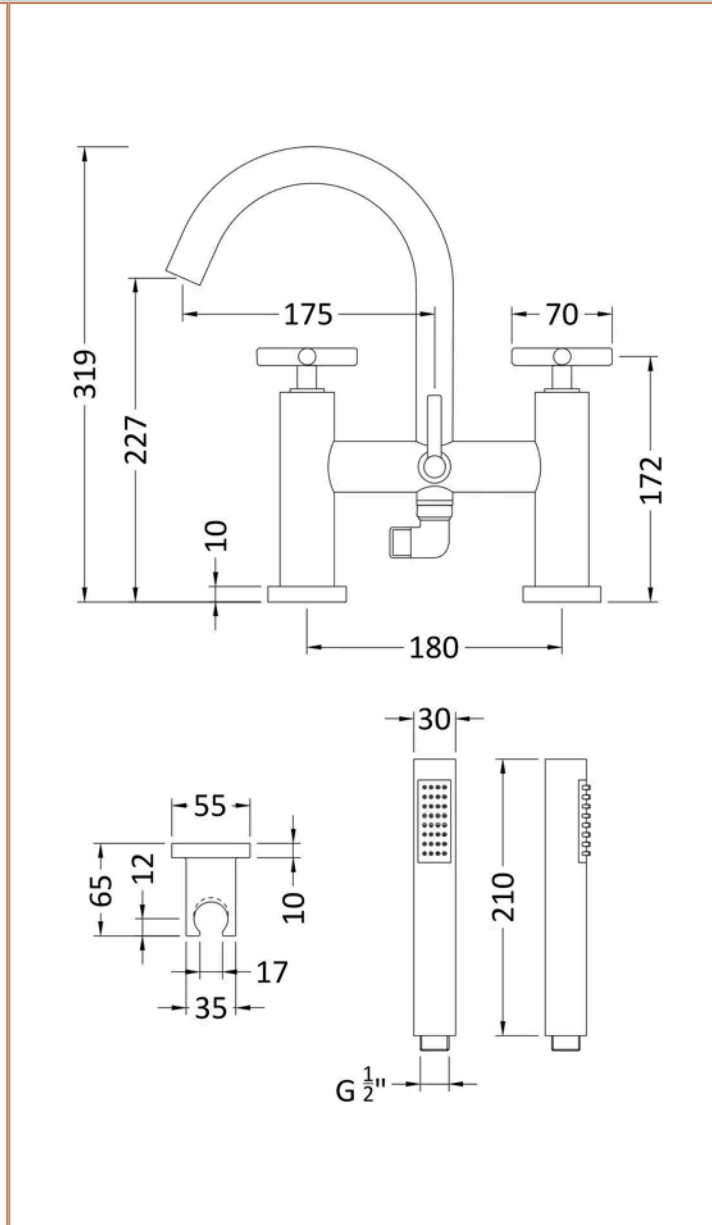

Sales Code: TEX354

Barcode: 5055146198079

Brand: Hudson Reed

Description: Hudson Reed Tec Crosshead Chrome Bath Shower Mixer

Product Dimensions

Product	319 x 230 x 50mm (H x W x D)
Packaged	140 x 235 x 265mm (H x W x D)
Outer Box	315 x 490 x 280mm (H x W x D)
Nett Weight	4.4 kg
Packaged Weight	4.4 kg

Packaging Details

Label Size (mm)	50 x 100
Label Colour	White
Label Qty	2.0000

Product Details

Country of Origin	United Kingdom
Product Material	Brass
Control Type	Manual
WRAS Approved	No
Valve/Cartridge Type	1/4 Turn Ceramic Disc
Colour/Finish	Chrome
Mount Type	Deck
Style	Contemporary
Handle Type	Crosshead
TMV2 Approved	No
TMV3 Approved	No
Pipe Size	22 mm (3/4" BSP)
Handset Included	Yes
Hose Included	Yes
Hose Length	1500 mm
Min Operating Pressure	0.2 Bar
Minimum Operation Pressure	0 Bar
Tap Spout Height	195 mm
Tap Spout Projection	115 mm
Valve / Cartridge Type	1/4 Turn Ceramic Disc
Waste Included	No