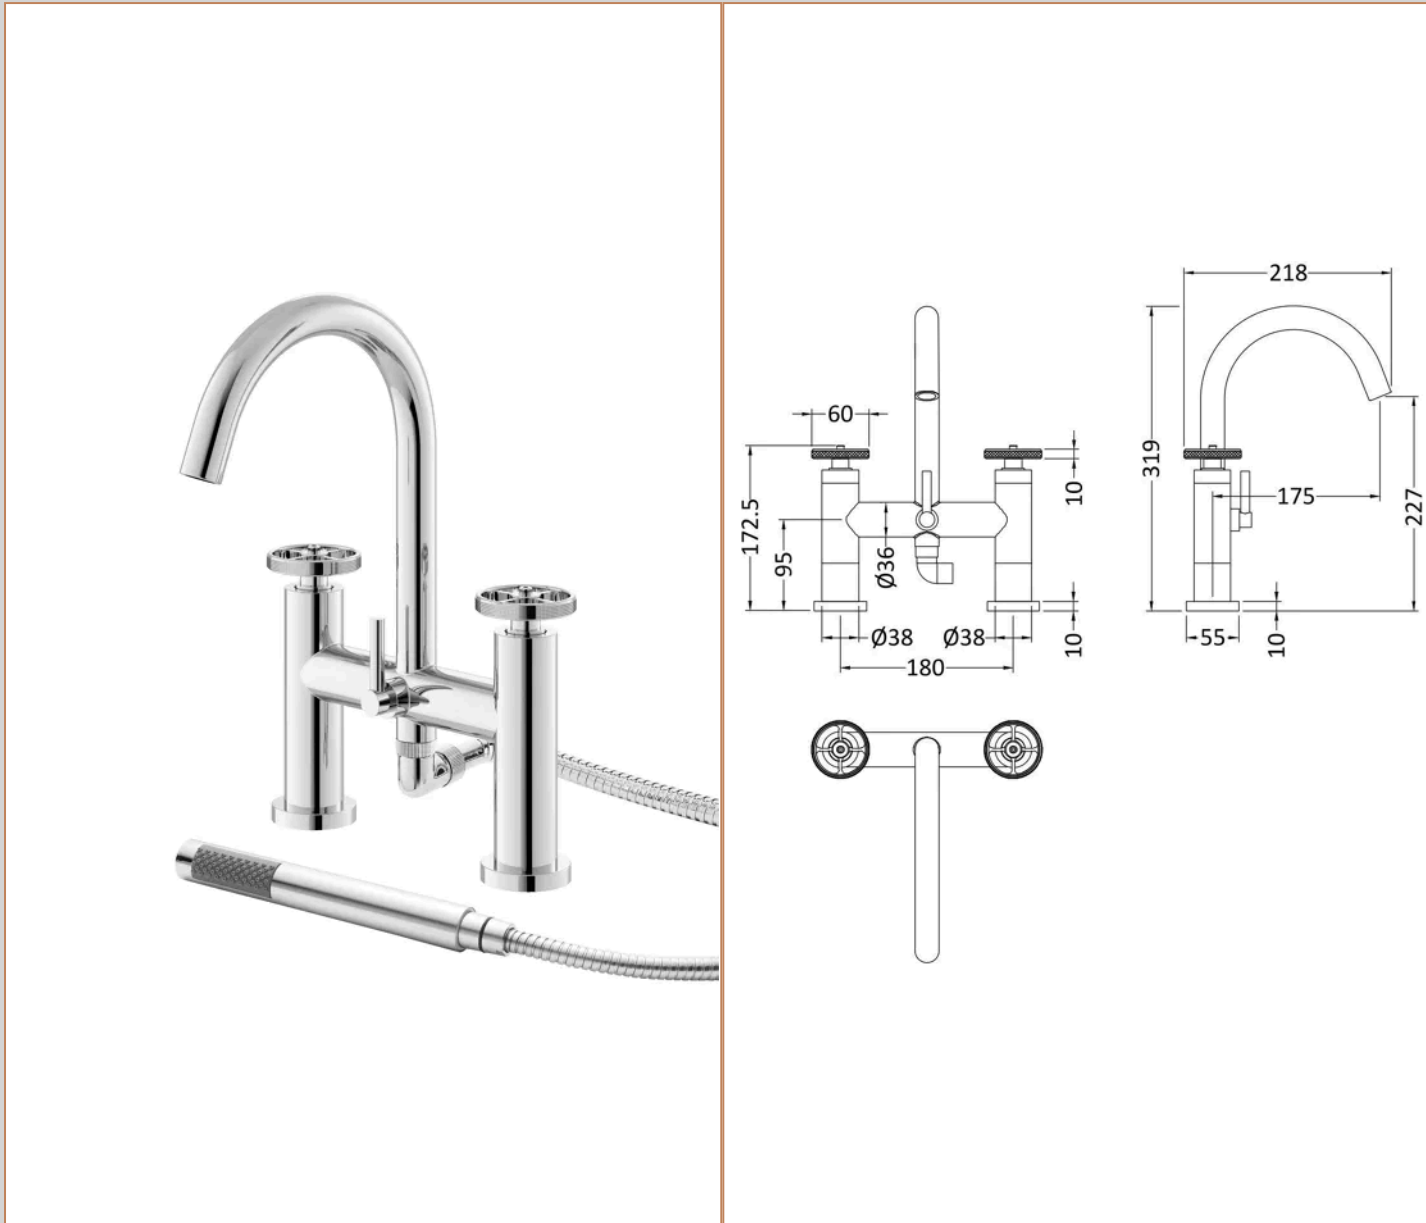

**Sales Code:** TIW354

**Barcode:** 5056211855040

**Brand:** nuie

**Description:** nuie Revolution Chrome Bath Shower Mixer

**Product Dimensions**

Product	319 x 230 x 50mm (H x W x D)
Packaged	140 x 235 x 265mm (H x W x D)
Outer Box	315 x 490 x 280mm (H x W x D)
Nett Weight	4.3 kg
Packaged Weight	4.4 kg

**Packaging Details**

Label Size (mm)	50 x 100
Label Colour	White
Label Qty	2.0000

**Product Details**

Country of Origin	United Kingdom
Product Material	Brass
Control Type	Manual
WRAS Approved	No
Valve/Cartridge Type	1/4 Turn Ceramic Disc
Colour/Finish	Chrome
Mount Type	Deck
Style	Contemporary
Handle Type	Crosshead
TMV2 Approved	No
TMV3 Approved	No
Pipe Size	22 mm (3/4" BSP)
Handset Included	Yes
Hose Included	Yes
Hose Length	1500 mm
Min Operating Pressure	0.2 Bar
Minimum Operation Pressure	0 Bar
Tap Spout Height	195 mm
Tap Spout Projection	115 mm
Valve / Cartridge Type	1/4 Turn Ceramic Disc
Waste Included	No