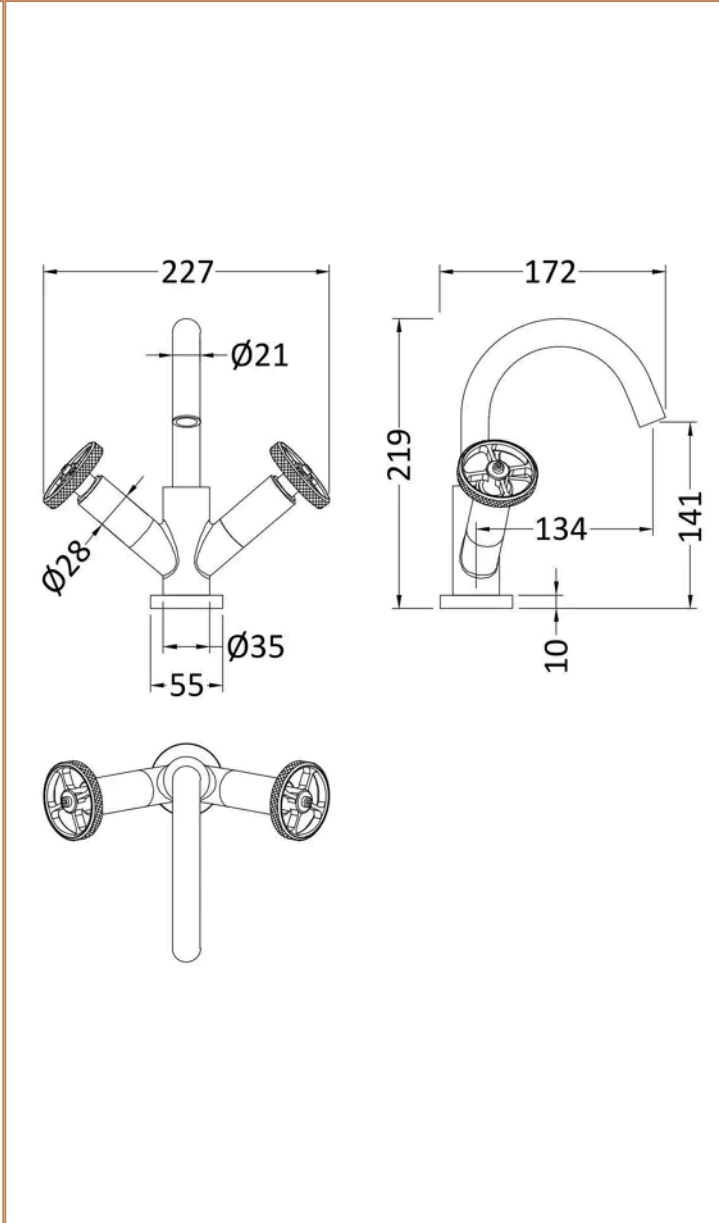

Sales Code: TIW415

Barcode: 5056462673677

Brand: nuie

Description: nuie Revolution Matt Black Mono Basin Mixer

Product Dimensions

Product	217 x 230 x 175mm (H x W x D)
Packaged	90 x 175 x 270mm (H x W x D)
Outer Box	410 x 557 x 295mm (H x W x D)
Nett Weight	2.5 kg
Packaged Weight	2.6 kg

Packaging Details

Label Size (mm)	50 x 100
Label Colour	White
Label Qty	2.0000

Product Details

Country of Origin	United Kingdom
Product Material	Brass
Control Type	Manual
Waste Type	Push Button
WRAS Approved	Yes
Valve/Cartridge Type	1/4 Turn Ceramic Disc
Colour/Finish	Matt Black
Mount Type	Deck
Style	Contemporary
Handle Type	Crosshead
TMV2 Approved	No
TMV3 Approved	No
Min Operating Pressure	0.1 Bar
Minimum Operation Pressure	0 Bar
Tap Tails Included	Yes
Valve / Cartridge Type	1/4 Turn Ceramic Disc
Waste Included	No
Wras Approval No	2204064