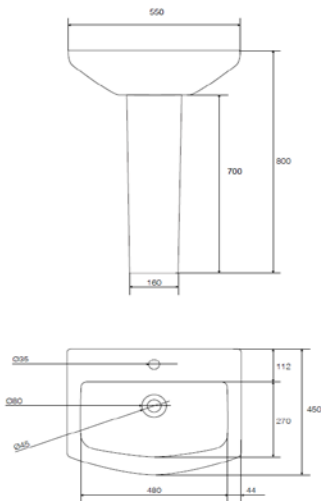

TRIM 550mm 1 T.H BASIN, PED & SEMI-PED

ILLUSTRATION: TRIM BASIN, PEDESTAL & SEMI-PED

CODE: 550 BASIN - POT470TR

PEDESTAL - POT453SE

SEMI PED - POT454SE

COLOUR: WHITE

WEIGHT:	BASIN	PED	SEMI-PED
NET:	15 KG	14.5 KG	7.5 KG
GROSS:	16 KG	15 KG	8 KG

STANDARDS: BS EN 14688
BS EN 31
BS 3402

NOTES:
VITREOUS CHINA
1 TAP HOLE

SEMI - PED

TRIM

Basin

All dimensions in mm

BOX SIZES :- BASIN = 570 X 460 X 190 mm / PEDESTAL = 740 X 210 X 190 mm / SEMI-PED = 320 X 230 X 270