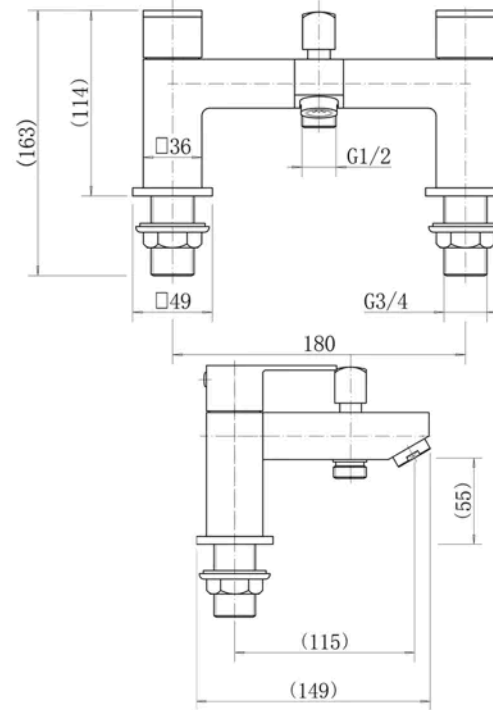

Sales Code: TT924

Barcode: 5056474502408

Brand: Trisen

Description: Trisen Black Bath Shower Mixer Kawa Black

Product Dimensions

Product	114 x 229 x 149mm (H x W x D)
Packaged	195 x 185 x 260mm (H x W x D)
Nett Weight	2.61 kg
Packaged Weight	2.61 kg

Product Details

Country of Origin	China
Product Material	Brass
Colour/Finish	Black
Mount Type	Deck
Style	Contemporary
Handle Type	Lever
Min Operating Pressure	0.2 Bar
Minimum Operation Pressure	0 Bar
Waste Included	No