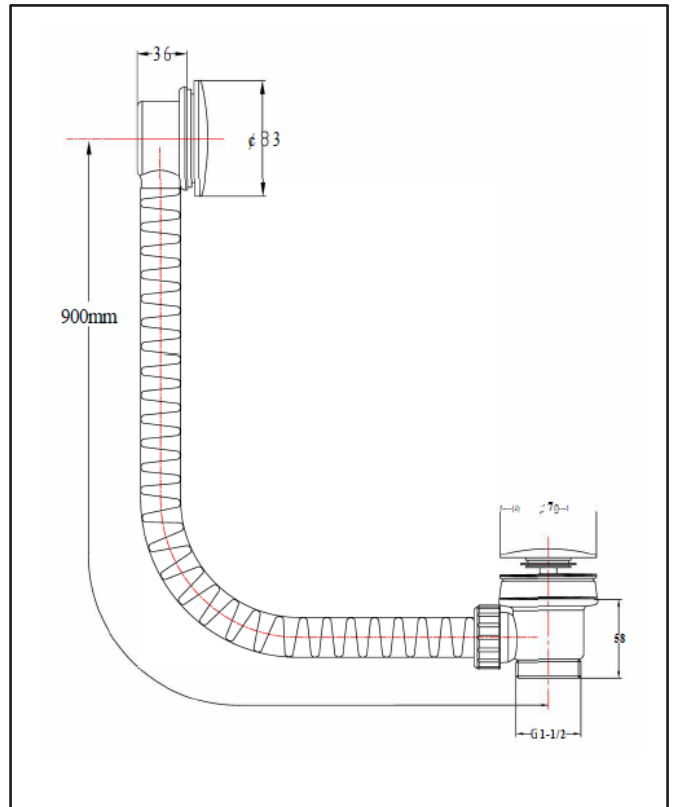

Product Name	WASTE115BZ
Product Description	Easy Clean Bath Waste Brushed Bronze
Product Transportation	
Barcode	5060964935560
Country of origin	CH
Commodity code	8481804090
Product Measurements	
Product Weight (KG)	0.74
Product Width (mm)	See Linedrawing
Product Height (mm)	See Linedrawing
Product Depth (mm)	See Linedrawing
Primary Packed Measurements	
Packaged Weight	0.81
Packed Length	390
Packed Width	265
Packed Height	75

General Information	
Construction Material	Brass, Plastic
Installation type	Bath fixed
Colour / Finish	Brushed Bronze
Waste Attributes	
Type	Bath Waste
Slotted or Unslotted	Slotted
Connection	Threaded Nut
Function	Clicker
Length of Overflow Hose (mm)	900