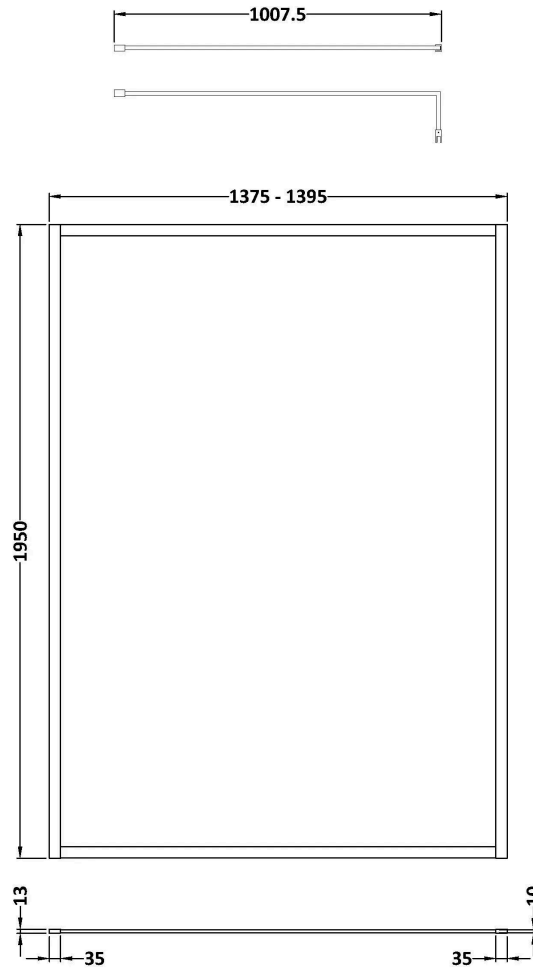

**Product Dimensions**

Product	1950 x 1400 x 1000mm (H x W x D)
Nett Weight	0 kg
Packaged Weight	0 kg

**Product Details**

Country of Origin	China
Product Material	Aluminium
Colour/Finish	Brushed Brass
Style	Contemporary
Easy Clean	Yes
Adjustment Max	1400
Adjustment Min	1380
Ce Certified	Yes
Easy Fit	No
Enclosure Design	Framed
Frame Finish	Brushed Brass
Glass Thickness	8 mm
Handles Included	No
Ukca Certified	Yes

**Sales Code:** WRSB1400G

**Barcode:** 5056460000000

**Brand:** OEM

**Description:** Missing title

**Product Dimensions**

Product	1950 x 1400 x 8mm (H x W x D)
Packaged	65 x 1485 x 2010mm (H x W x D)
Nett Weight	62.7 kg
Packaged Weight	62.7 kg

### Product Dimensions

Product	15 x 150 x 1000mm (H x W x D)
Packaged	35 x 160 x 1020mm (H x W x D)
Nett Weight	0.67 kg
Packaged Weight	0.7 kg

Missing origin image

**Product Dimensions**

Product	1950 x 34 x 13mm (H x W x D)
Packaged	45 x 185 x 1970mm (H x W x D)
Nett Weight	0.8 kg
Packaged Weight	0.8 kg

**Product Details**

Country of Origin	China
Product Material	Aluminium
Colour/Finish	Brass
Style	Contemporary