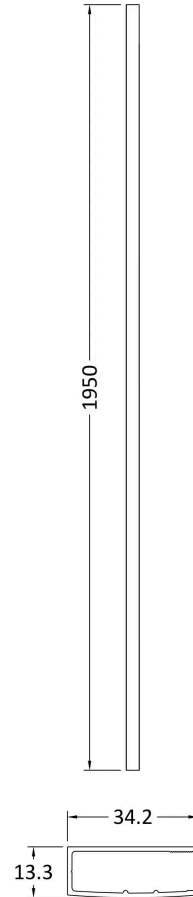

**Product Dimensions**

Product	1950 x 1400 x 1000mm (H x W x D)
Nett Weight	0 kg
Packaged Weight	0 kg

**Product Details**

Country of Origin	China
Product Material	Aluminium
Colour/Finish	Brushed Brass
Style	Contemporary
Easy Clean	Yes
Adjustment Max	1400
Adjustment Min	1380
Ce Certified	Yes
Easy Fit	No
Enclosure Design	Framed
Frame Finish	Brushed Brass
Glass Thickness	8 mm
Handles Included	No
Ukca Certified	Yes

**Sales Code:** WRSB1400G

**Barcode:** 5056460000000

**Brand:** OEM

**Description:** Missing title

**Product Dimensions**

Product	1950 x 1400 x 8mm (H x W x D)
Packaged	65 x 1485 x 2010mm (H x W x D)
Nett Weight	62.7 kg
Packaged Weight	62.7 kg

### Product Dimensions

Product	15 x 150 x 1000mm (H x W x D)
Packaged	35 x 160 x 1020mm (H x W x D)
Nett Weight	0.67 kg
Packaged Weight	0.7 kg

Missing origin image

**Product Dimensions**

Product	1950 x 34 x 13mm (H x W x D)
Packaged	45 x 185 x 1970mm (H x W x D)
Nett Weight	0.8 kg
Packaged Weight	0.8 kg

**Product Details**

Country of Origin	China
Product Material	Aluminium
Colour/Finish	Brass
Style	Contemporary