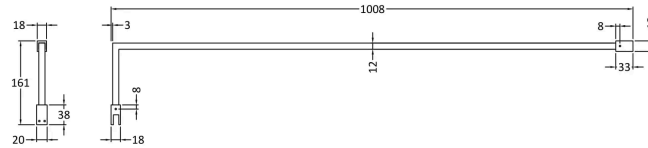

**Product Dimensions**

Product	1950 x 1400 x 1000mm (H x W x D)
Nett Weight	0 kg
Packaged Weight	0 kg

**Product Details**

Country of Origin	China
Product Material	Aluminium
Colour/Finish	Brushed Brass
Style	Contemporary
Easy Clean	Yes
Adjustment Max	1400
Adjustment Min	1380
Ce Certified	Yes
Easy Fit	No
Enclosure Design	Framed
Frame Finish	Brushed Brass
Glass Thickness	8 mm
Handles Included	No
Ukca Certified	Yes

**Sales Code:** WRSB1400G

**Barcode:** 5056460000000

**Brand:** OEM

**Description:** Missing title

**Product Dimensions**

Product	1950 x 1400 x 8mm (H x W x D)
Packaged	65 x 1485 x 2010mm (H x W x D)
Nett Weight	62.7 kg
Packaged Weight	62.7 kg

### Product Dimensions

Product	15 x 150 x 1000mm (H x W x D)
Packaged	35 x 160 x 1020mm (H x W x D)
Nett Weight	0.67 kg
Packaged Weight	0.7 kg

Missing origin image

**Product Dimensions**

Product	1950 x 34 x 13mm (H x W x D)
Packaged	45 x 185 x 1970mm (H x W x D)
Nett Weight	0.8 kg
Packaged Weight	0.8 kg

**Product Details**

Country of Origin	China
Product Material	Aluminium
Colour/Finish	Brass
Style	Contemporary