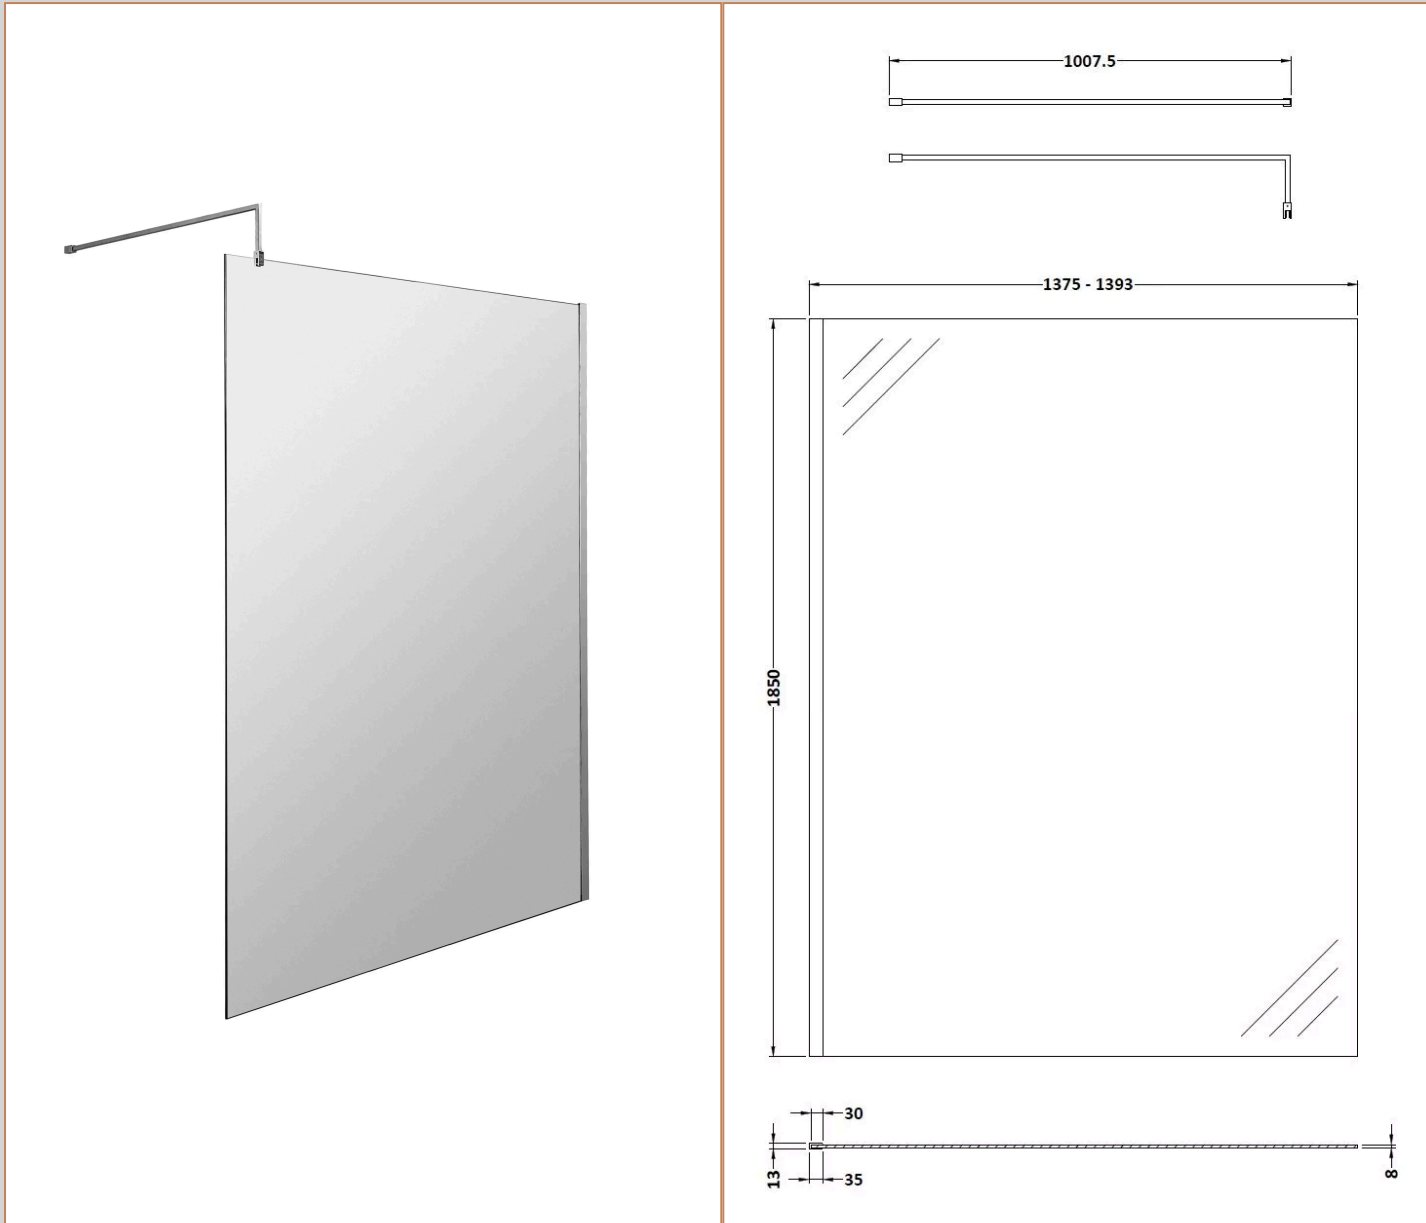

Product Details

Country of Origin	China
Product Material	Aluminium
Colour/Finish	Matt Black
Style	Contemporary
Easy Clean	No
Adjustment Max	1400
Adjustment Min	1380
Ce Certified	Yes
Easy Fit	No
Enclosure Design	Framed
Frame Finish	Matt Black
Glass Thickness	8 mm
Handles Included	No
Ukca Certified	Yes

Sales Code: WRSC14

Barcode: 5055275819067

Brand: nuie

Description: 1400mm Wetroom Screen & Support Bar

Product Dimensions

Product	1850 x 1398 x 14mm (H x W x D)
Packaged	60 x 1450 x 1920mm (H x W x D)
Nett Weight	59.5 kg
Packaged Weight	59.5 kg

Packaging Details

Label Size (mm)	50 x 100
-----------------	----------

Product Details

Country of Origin	China
Product Material	Aluminium
Colour/Finish	Chrome
Style	Contemporary
Fixings Included	Yes
Easy Clean	No
Adjustment Max	1393
Adjustment Min	1375
Ce Certified	Yes
Declaration Of Performance	Yes
Easy Fit	No
Enclosure Design	Semi-Frameless
Frame Finish	Chrome
Glass Thickness	8 mm
Handles Included	No
Support Bar Included	Yes
Ukca Certified	Yes

Product Dimensions

Product	60 x 185 x 1860mm (H x W x D)
Packaged	60 x 185 x 1860mm (H x W x D)
Nett Weight	0.6 kg
Packaged Weight	0.6 kg

Product Details

Product Material	Aluminium
------------------	-----------