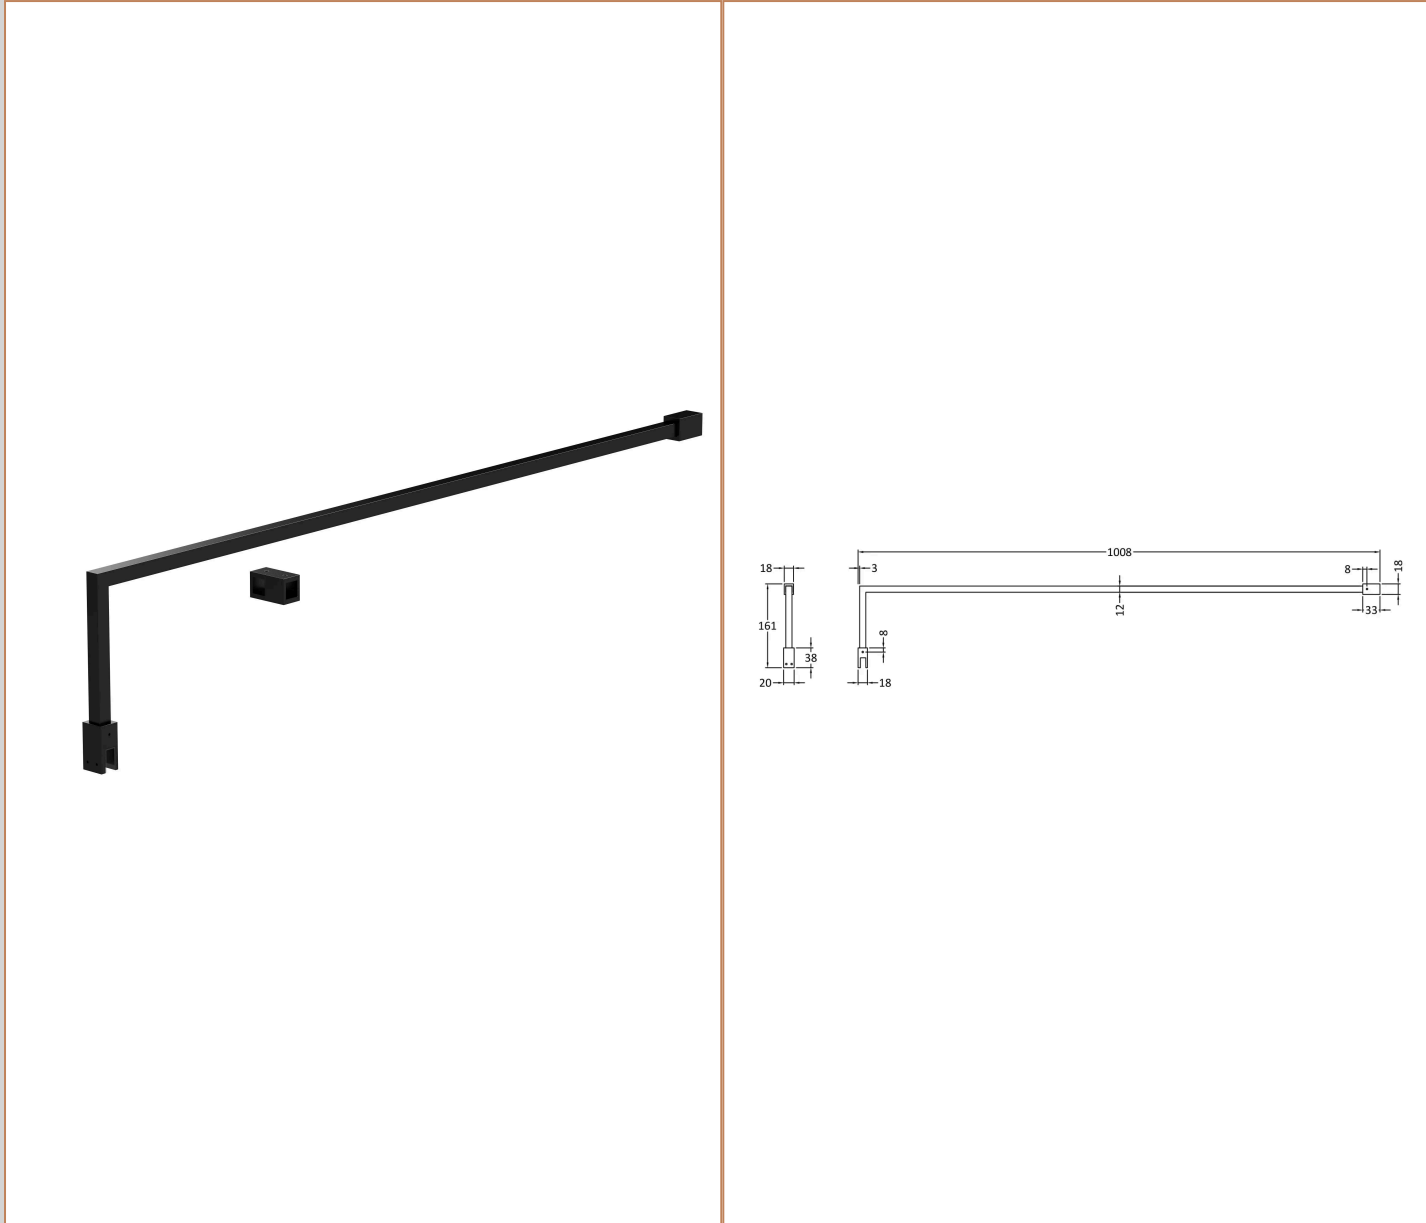

Sales Code: FIX024

Barcode: 5056211847342

Brand: nuie

Description: Wetroom Screen Support Arm Matt Black

Product Dimensions

Product	15 x 150 x 1000mm (H x W x D)
Packaged	35 x 160 x 1020mm (H x W x D)
Nett Weight	0.67 kg
Packaged Weight	0.7 kg

Product Details

Country of Origin	China
Product Material	Stainless Steel
Colour/Finish	Matt Black
Style	Contemporary