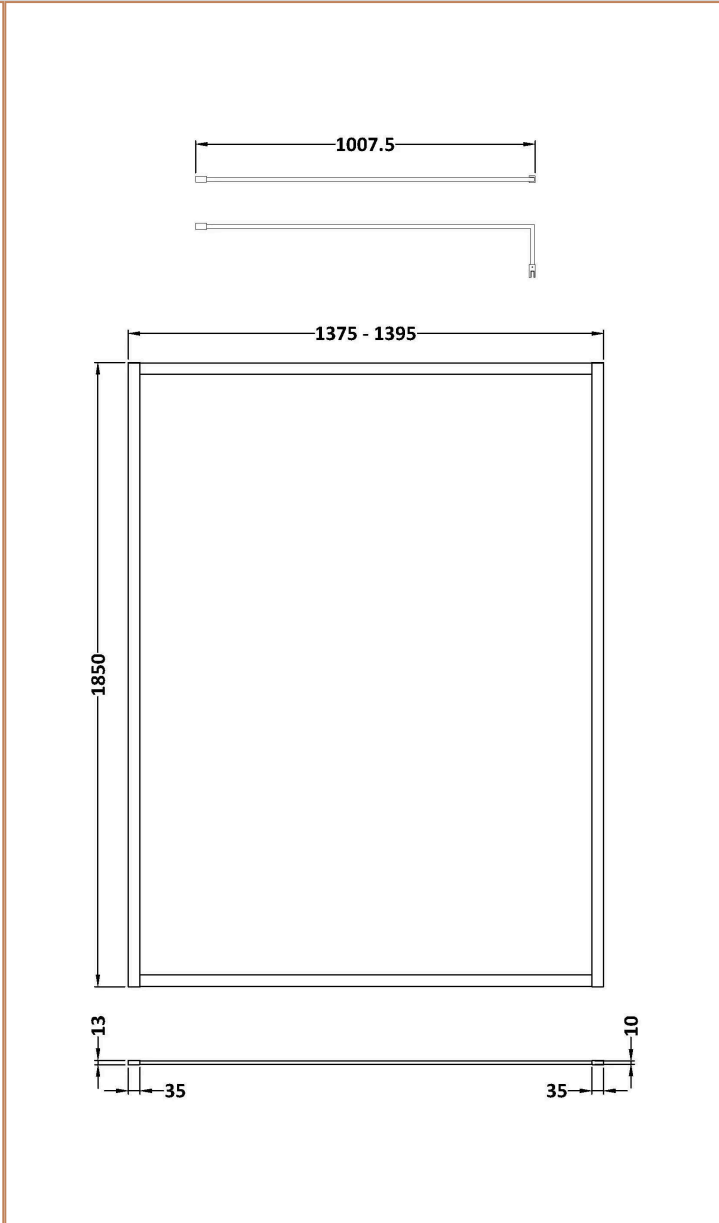

Sales Code:
WRFBP1814

Barcode: 5056462688527

Brand: nuie

Description: Nuie 1850mm x 1400mm Matt Black 8mm Framed Wetroom Screen Including Support Bar & Profile Kit

Product Dimensions

Product	1850 x 1400 x 13mm (H x W x D)
Nett Weight	61.78 kg
Packaged Weight	0 kg

Sales Code: WRSC14

Barcode: 5055275819067

Brand: nuie

Description: 1400mm Wetroom Screen & Support Bar

Product Dimensions

Product	1850 x 1398 x 14mm (H x W x D)
Packaged	60 x 1450 x 1920mm (H x W x D)
Nett Weight	59.5 kg
Packaged Weight	59.5 kg

Packaging Details

Label Size (mm)	50 x 100
-----------------	----------

Product Details

Country of Origin	China
Product Material	Aluminium
Colour/Finish	Chrome
Style	Contemporary
Fixings Included	Yes
Easy Clean	No
Adjustment Max	1393
Adjustment Min	1375
Ce Certified	Yes
Declaration Of Performance	Yes
Easy Fit	No
Enclosure Design	Semi-Frameless
Frame Finish	Chrome
Glass Thickness	8 mm
Handles Included	No
Support Bar Included	Yes
Ukca Certified	Yes

Product Dimensions

Product	60 x 185 x 1860mm (H x W x D)
Packaged	60 x 185 x 1860mm (H x W x D)
Nett Weight	0.6 kg
Packaged Weight	0.6 kg

Product Details

Product Material	Aluminium
------------------	-----------