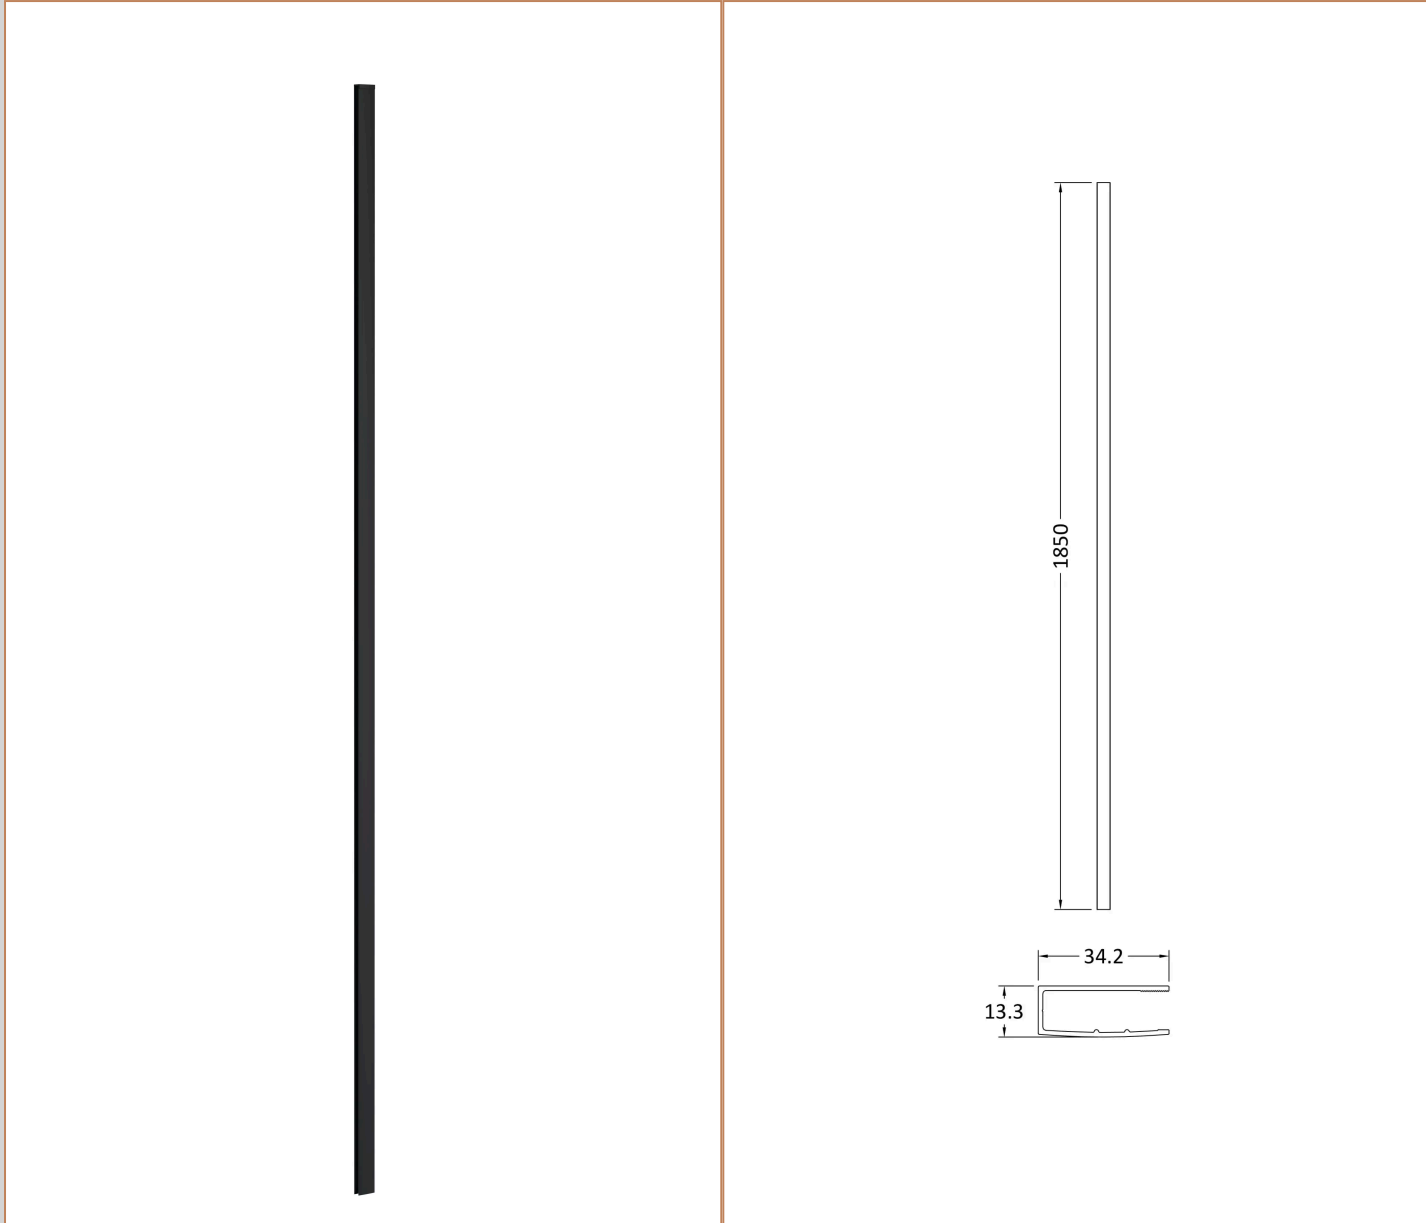

Packaging Details

Label Size (mm)	50 x 100
-----------------	----------

Product Details

Country of Origin	China
Product Material	Aluminium
Colour/Finish	Chrome
Style	Contemporary
Fixings Included	Yes
Easy Clean	No
Adjustment Max	1393
Adjustment Min	1375
Ce Certified	Yes
Declaration Of Performance	Yes
Easy Fit	No
Enclosure Design	Semi-Frameless
Frame Finish	Chrome
Glass Thickness	8 mm
Handles Included	No
Support Bar Included	Yes
Ukca Certified	Yes

Product Dimensions

Product	60 x 185 x 1860mm (H x W x D)
Packaged	60 x 185 x 1860mm (H x W x D)
Nett Weight	0.6 kg
Packaged Weight	0.6 kg

Product Details

Product Material	Aluminium
------------------	-----------

Sales Code: WRSF004UF

Barcode: 5056460000000

Brand: Hudson Reed

Description: 1950mm Undrilled Flat Profile

Product Dimensions

Product	45 x 185 x 1970mm (H x W x D)
Packaged	45 x 185 x 1970mm (H x W x D)
Nett Weight	1.01 kg
Packaged Weight	1.42 kg