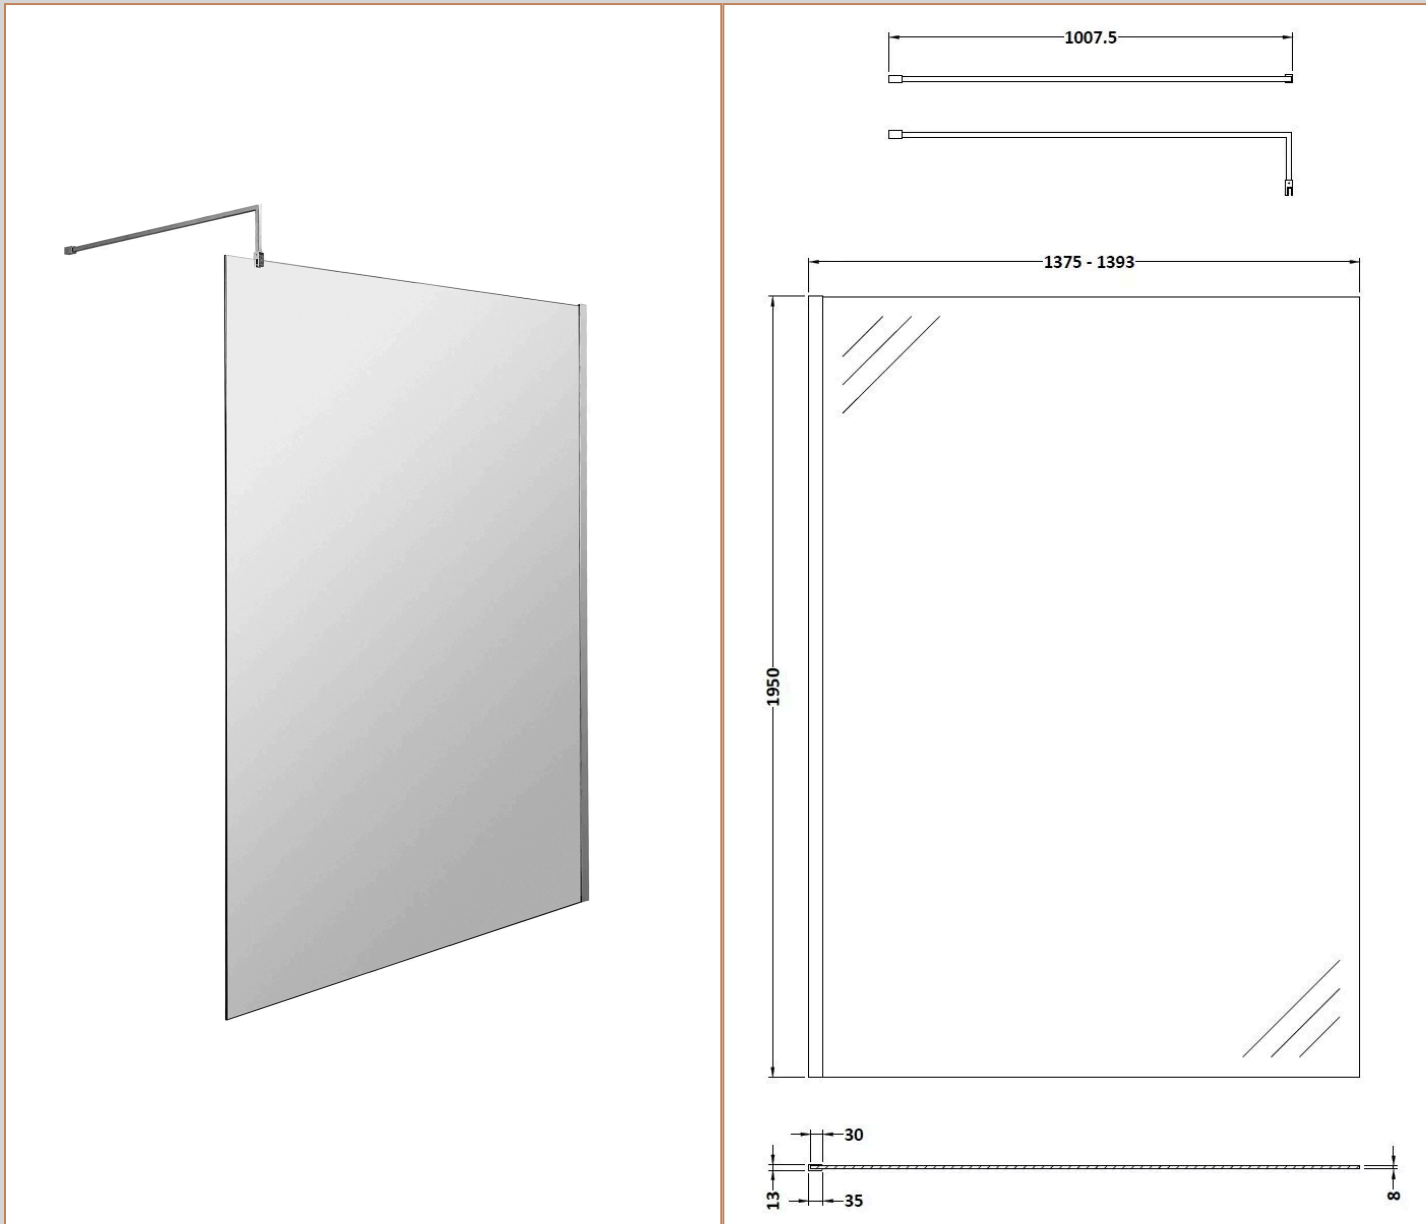

**Sales Code:** WRSB1400

**Barcode:** 5055369007486

**Brand:** Hudson Reed

**Description:** 1400mm Wetroom Screen & Support Bar

### Product Dimensions

Product	1950 x 1400 x 40mm (H x W x D)
Packaged	2070 x 1450 x 60mm (H x W x D)
Nett Weight	58.3 kg
Packaged Weight	58.3 kg

### Packaging Details

Label Size (mm)	50 x 100
-----------------	----------

### Product Details

Country of Origin	China
Product Material	Aluminium
Colour/Finish	Chrome
Style	Contemporary
Easy Clean	Yes
Adjustment Max	1393
Adjustment Min	1375
Ce Certified	Yes
Declaration Of Performance	Yes
Easy Fit	No
Enclosure Design	Semi-Frameless
Frame Finish	Chrome
Glass Thickness	8 mm
Handles Included	No
Support Bar Included	Yes
Ukca Certified	Yes