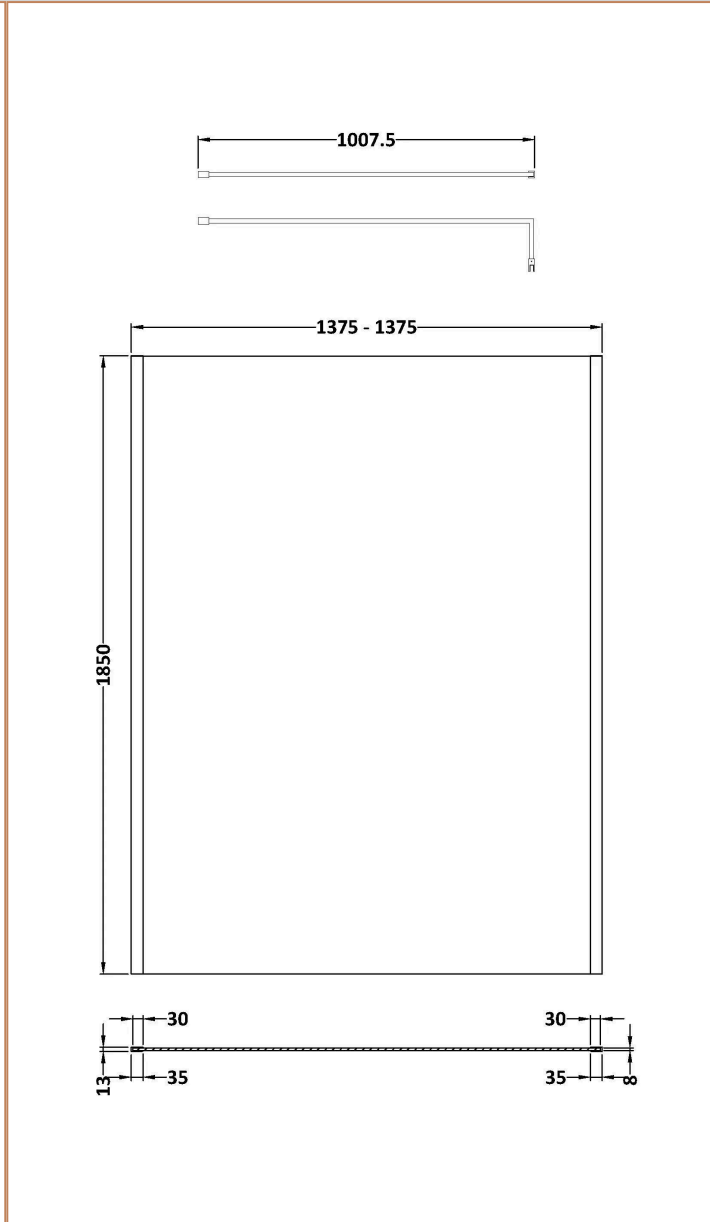

Sales Code:
WRSCOBP14

Barcode: 5056462645209

Brand: nuie

Description: Nuie 1400mm Matt Black Semi-Frameless Wetroom Screen With Support Bar and Profile Kit

Product Dimensions

Product	1850 x 1400 x 14mm (H x W x D)
Nett Weight	59.5 kg
Packaged Weight	59.5 kg

Sales Code: WRSC14

Barcode: 5055275819067

Brand: nuie

Description: 1400mm Wetroom Screen & Support Bar

Product Dimensions

Product	1850 x 1398 x 14mm (H x W x D)
Packaged	60 x 1450 x 1920mm (H x W x D)
Nett Weight	59.5 kg
Packaged Weight	59.5 kg

Packaging Details

Label Size (mm)	50 x 100
-----------------	----------

Product Details

Country of Origin	China
Product Material	Aluminium
Colour/Finish	Chrome
Style	Contemporary
Fixings Included	Yes
Easy Clean	No
Adjustment Max	1393
Adjustment Min	1375
Ce Certified	Yes
Declaration Of Performance	Yes
Easy Fit	No
Enclosure Design	Semi-Frameless
Frame Finish	Chrome
Glass Thickness	8 mm
Handles Included	No
Support Bar Included	Yes
Ukca Certified	Yes

Sales Code: WRSF009

Barcode: 5056211897224

Brand: nuie

Description: Wetroom Wall Channel 1850mm

Product Dimensions

Product	60 x 185 x 1860mm (H x W x D)
Packaged	60 x 185 x 1860mm (H x W x D)
Nett Weight	0.6 kg
Packaged Weight	0.6 kg