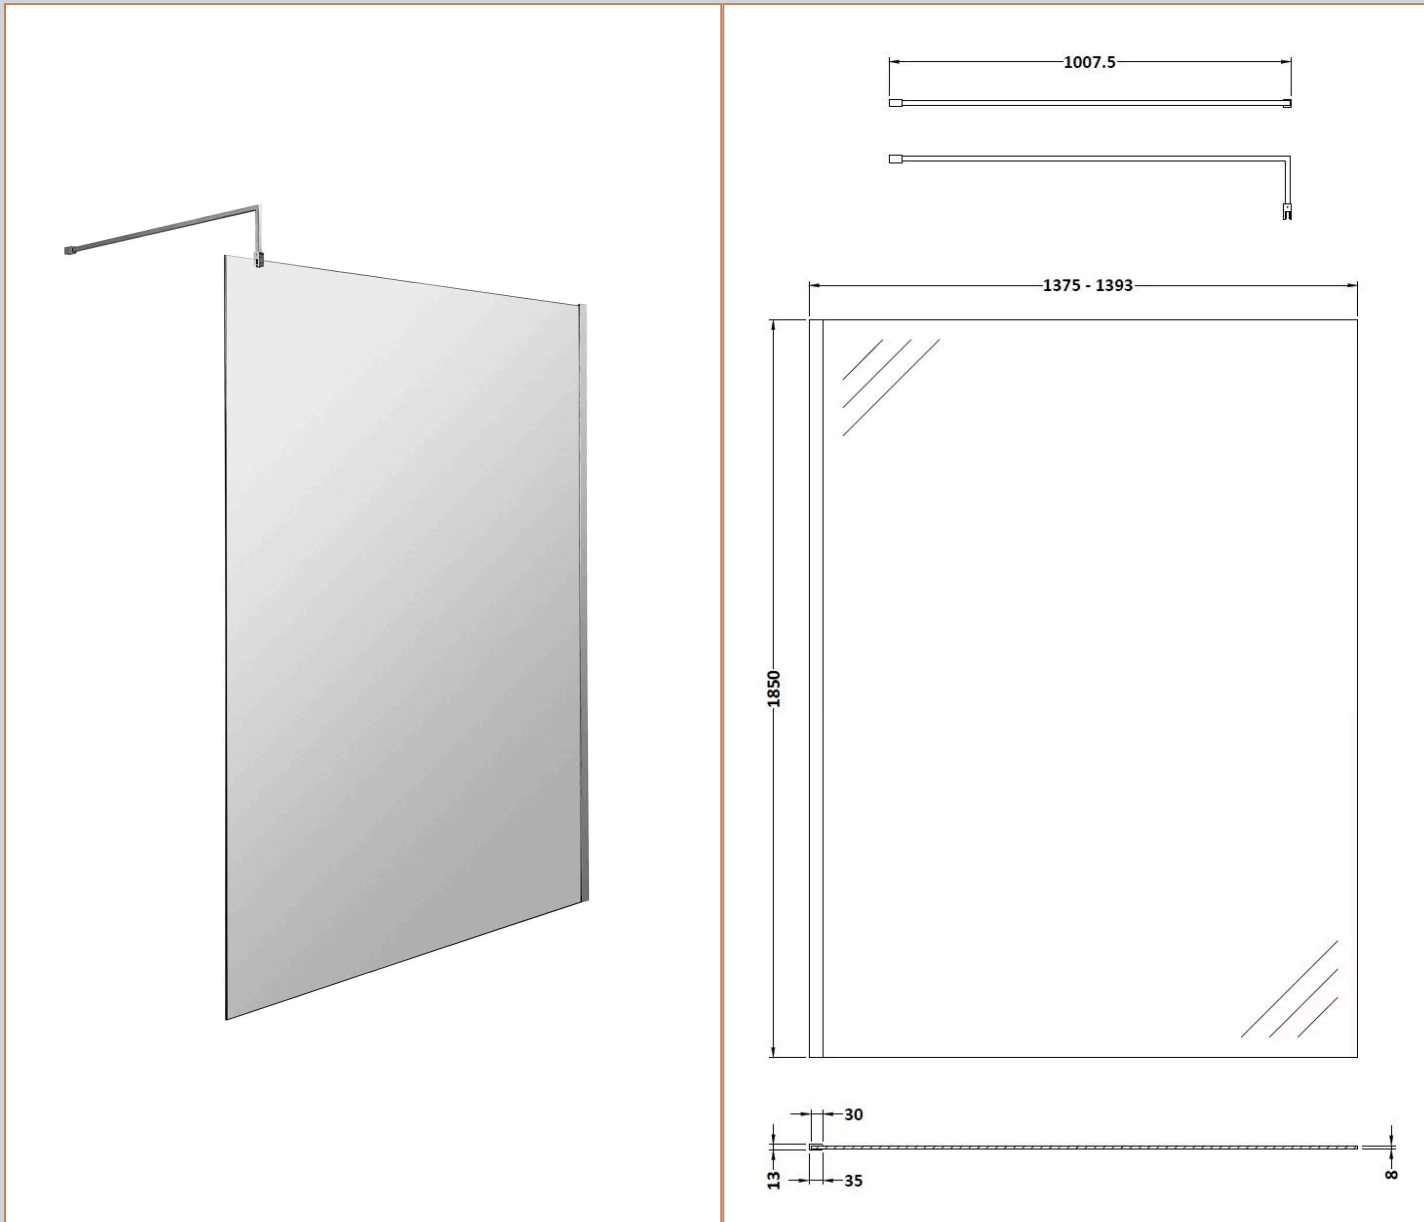

Sales Code:
WRSCOBP14

Barcode: 5056462645209

Brand: nuie

Description: Nuie 1400mm Matt Black Semi-Frameless Wetroom Screen With Support Bar and Profile Kit

Product Dimensions

Product	1850 x 1400 x 14mm (H x W x D)
Nett Weight	59.5 kg
Packaged Weight	59.5 kg

Product Details

Country of Origin	China
Product Material	Aluminium
Colour/Finish	Matt Black
Style	Contemporary
Easy Clean	No
Adjustment Max	1400
Adjustment Min	1380
Ce Certified	Yes
Declaration Of Performance	Yes
Easy Fit	No
Enclosure Design	Semi-Frameless
Frame Finish	Matt Black
Glass Thickness	8 mm
Handles Included	No
Ukca Certified	Yes

Sales Code: WRSC14

Barcode: 5055275819067

Brand: nuie

Description: 1400mm Wetroom Screen & Support Bar

Product Dimensions

Product	1850 x 1398 x 14mm (H x W x D)
Packaged	60 x 1450 x 1920mm (H x W x D)
Nett Weight	59.5 kg
Packaged Weight	59.5 kg

Packaging Details

Label Size (mm)	50 x 100
-----------------	----------

Product Details

Country of Origin	China
Product Material	Aluminium
Colour/Finish	Chrome
Style	Contemporary
Fixings Included	Yes
Easy Clean	No
Adjustment Max	1393
Adjustment Min	1375
Ce Certified	Yes
Declaration Of Performance	Yes
Easy Fit	No
Enclosure Design	Semi-Frameless
Frame Finish	Chrome
Glass Thickness	8 mm
Handles Included	No
Support Bar Included	Yes
Ukca Certified	Yes