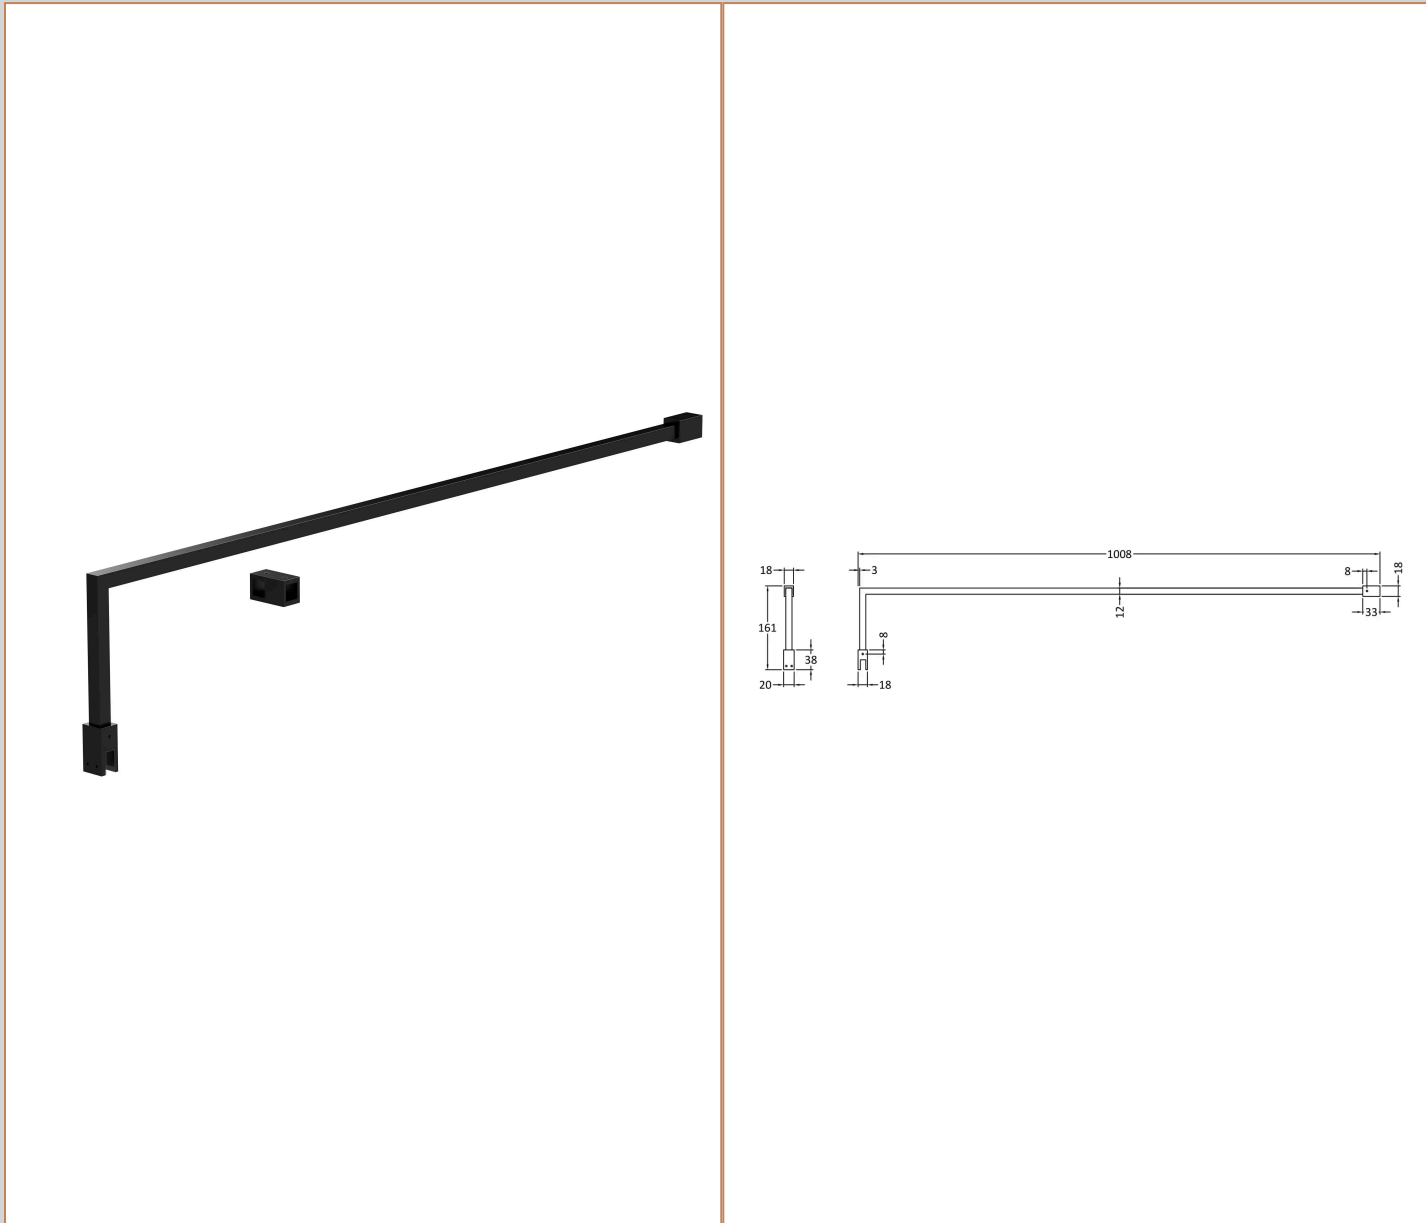

Sales Code: FIX024

Barcode: 5056211847342

Brand: nuie

Description: Wetroom Screen Support Arm Matt Black

Product Dimensions

Product	15 x 150 x 1000mm (H x W x D)
Packaged	35 x 160 x 1020mm (H x W x D)
Nett Weight	0.67 kg
Packaged Weight	0.7 kg

Product Details

Country of Origin	China
Product Material	Stainless Steel
Colour/Finish	Matt Black
Style	Contemporary