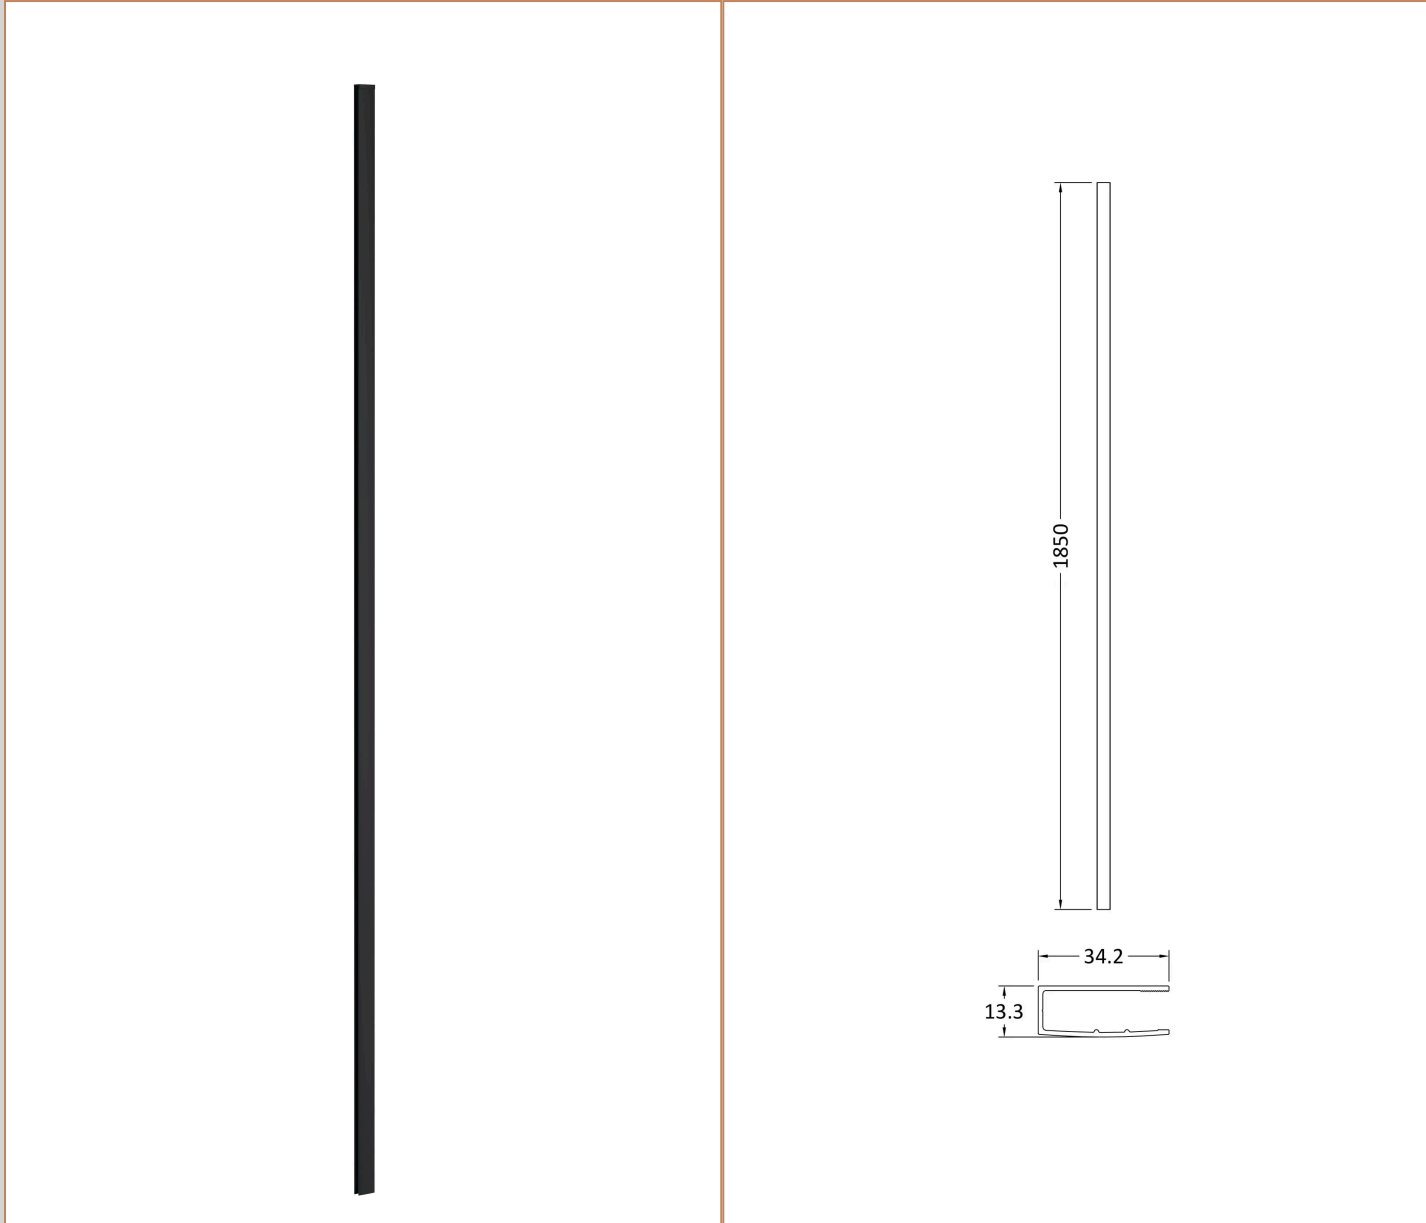

Packaging Details

Label Size (mm)	50 x 100
-----------------	----------

Product Details

Country of Origin	China
Product Material	Aluminium
Colour/Finish	Chrome
Style	Contemporary
Fixings Included	Yes
Easy Clean	No
Adjustment Max	1393
Adjustment Min	1375
Ce Certified	Yes
Declaration Of Performance	Yes
Easy Fit	No
Enclosure Design	Semi-Frameless
Frame Finish	Chrome
Glass Thickness	8 mm
Handles Included	No
Support Bar Included	Yes
Ukca Certified	Yes

Sales Code: WRSF009

Barcode: 5056211897224

Brand: nuie

Description: Wetroom Wall Channel 1850mm

Product Dimensions

Product	60 x 185 x 1860mm (H x W x D)
Packaged	60 x 185 x 1860mm (H x W x D)
Nett Weight	0.6 kg
Packaged Weight	0.6 kg