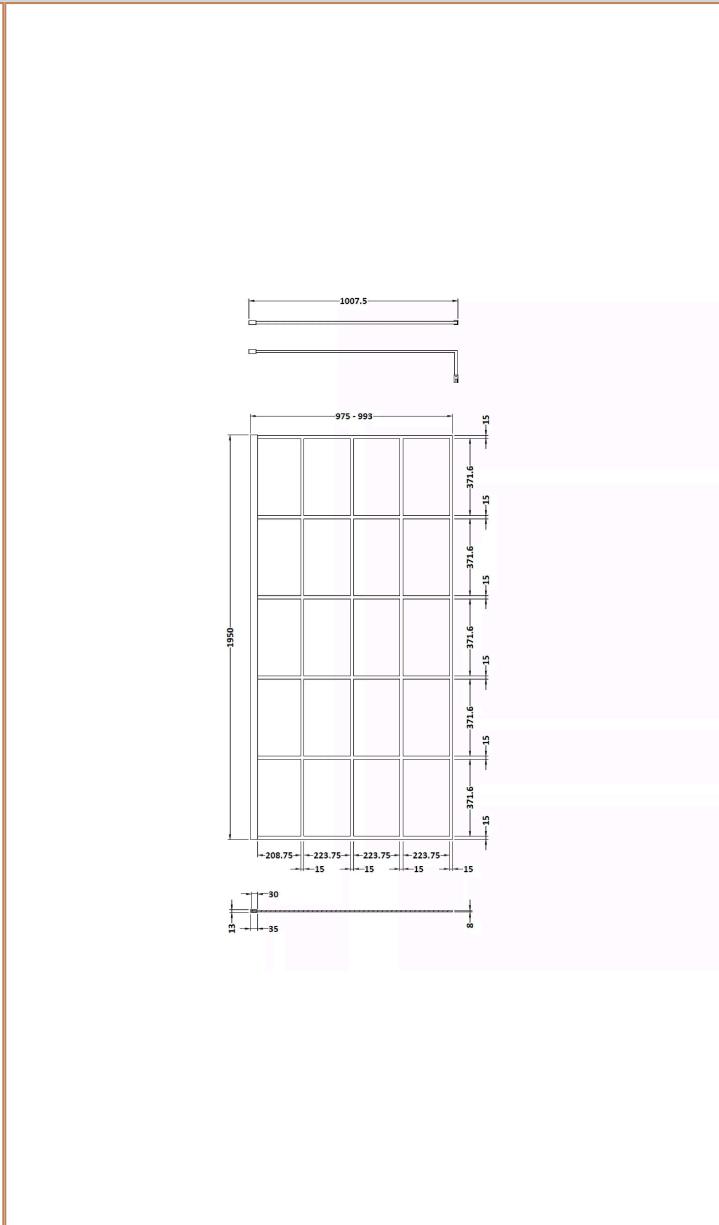

Sales Code: WRSF10

Barcode: 5056211806929

Brand: Hudson Reed

Description: 1000mm Framed Wetroom Screen

Product Dimensions

Product	1950 x 1000 x 14mm (H x W x D)
Packaged	60 x 1050 x 2070mm (H x W x D)
Nett Weight	44.8 kg
Packaged Weight	44.8 kg

Product Details

Country of Origin	China
Product Material	Aluminium
Colour/Finish	Matt Black
Style	Contemporary
Fixings Included	Yes
Easy Clean	Yes
Adjustment Max	993
Adjustment Min	975
Ce Certified	Yes
Declaration Of Performance	Yes
Easy Fit	No
Enclosure Design	Frameless
Frame Finish	Matt Black
Glass Thickness	8 mm
Handles Included	No
Support Bar Included	Yes
Ukca Certified	Yes