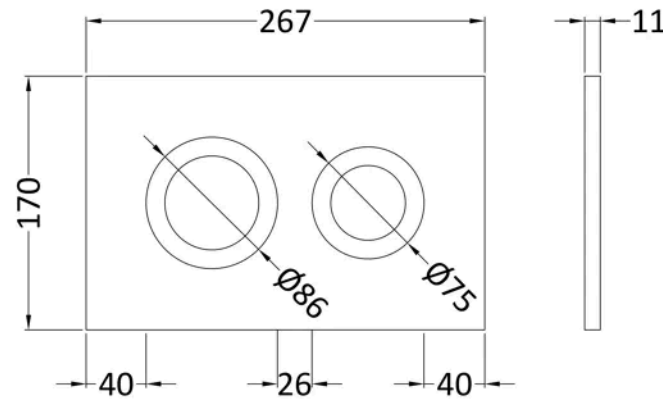

Sales Code: XTY009PR1

Barcode: 5056678435496

Brand: Hudson Reed

Description: Hudson Reed Round White Dual Flush Push Button

Product Dimensions

Product	170 x 267 x 11mm (H x W x D)
Packaged	50 x 220 x 290mm (H x W x D)
Nett Weight	0.5 kg
Packaged Weight	0.5 kg

Packaging Details

Label Size (mm)	50 x 100
Label Colour	White
Label Qty	2.0000

Product Details

Country of Origin	China
Product Material	Stainless Steel
Colour/Finish	White
Style	Contemporary
Ce Certified	Yes
Ukca Certified	Yes