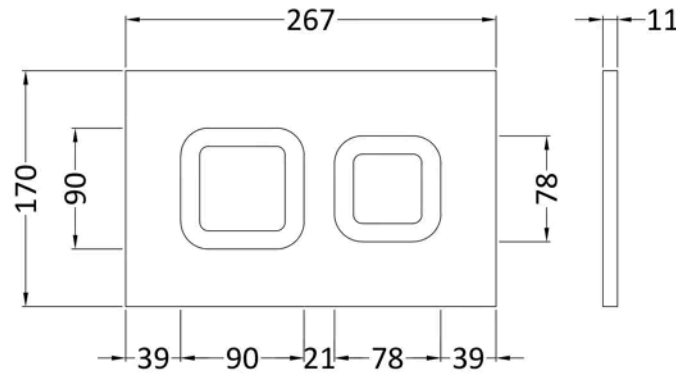

Sales Code: XTY009PS1

Barcode: 5056678435472

Brand: Hudson Reed

Description: Hudson Reed Square White Dual Flush Push Button

Product Dimensions

Product	170 x 267 x 11mm (H x W x D)
Packaged	50 x 220 x 290mm (H x W x D)
Nett Weight	0.5 kg
Packaged Weight	0.5 kg

Packaging Details

Label Size (mm)	50 x 100
Label Colour	White
Label Qty	2.0000

Product Details

Country of Origin	China
Product Material	Stainless Steel
Colour/Finish	White
Style	Contemporary
Ce Certified	Yes
Ukca Certified	Yes