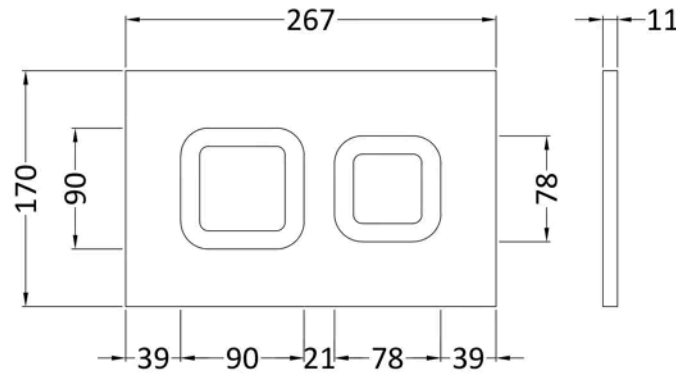

Sales Code: XTY009PS8

Barcode: 5056678459706

Brand: Hudson Reed

Description: Hudson Reed Square Brushed Brass Dual Flush Push Button

Product Dimensions

Product	170 x 267 x 11mm (H x W x D)
Packaged	50 x 220 x 290mm (H x W x D)
Nett Weight	0.5 kg
Packaged Weight	0.5 kg

Packaging Details

Label Size (mm)	50 x 100
Label Colour	White
Label Qty	2.0000

Product Details

Country of Origin	China
Product Material	Stainless Steel
Colour/Finish	Brushed Brass
Style	Contemporary
Ce Certified	Yes
Ukca Certified	Yes