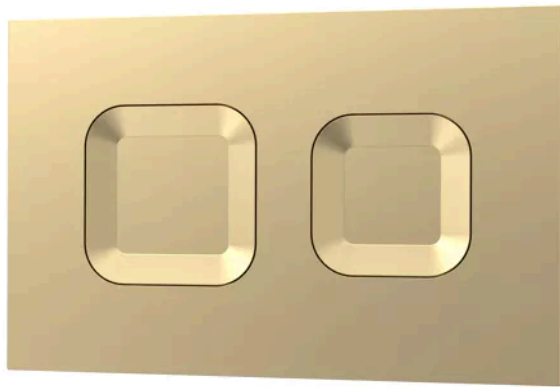

Sales Code: XTY009PS8

Barcode: 5056678459706

Brand: Hudson Reed

Description: Hudson Reed Square Brushed Brass Dual Flush Push Button

Product Dimensions

Product	170 x 267 x 11mm (H x W x D)
Packaged	50 x 220 x 290mm (H x W x D)
Nett Weight	0.5 kg
Packaged Weight	0.5 kg

Packaging Details

Label Size (mm)	50 x 100
Label Colour	White
Label Qty	2.0000

Product Details

Country of Origin	China
Product Material	Stainless Steel
Colour/Finish	Brushed Brass
Style	Contemporary
Ce Certified	Yes
Ukca Certified	Yes