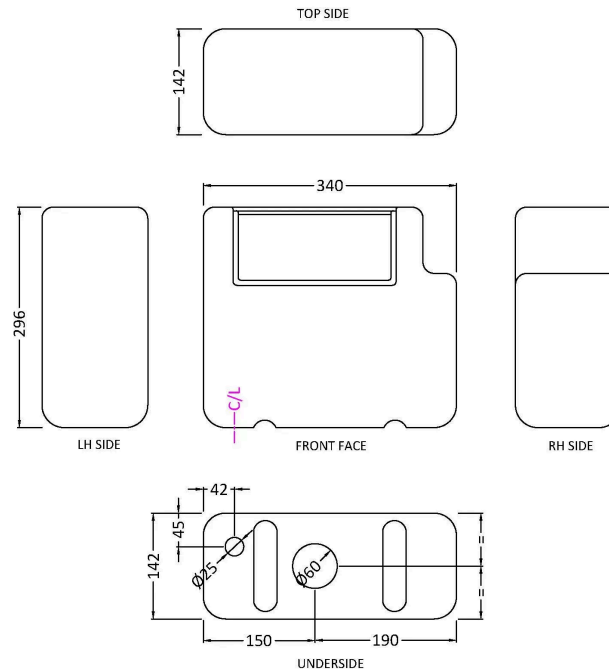

Barcode: 5056211893134

Brand: nuie

Description: Nuie Brushed Brass Dual Flush Push Button

Product Dimensions

| | |
|-----------------|-----------------------------|
| Product | 72 x 72 x 85mm (H x W x D) |
| Packaged | 80 x 155 x 50mm (H x W x D) |
| Nett Weight | 0.2 kg |
| Packaged Weight | 0.2 kg |

Packaging Details

| | |
|-----------------|----------|
| Label Size (mm) | 50 x 100 |
| Label Colour | White |
| Label Qty | 1.0000 |

Product Details

| | |
|-------------------|---------------|
| Country of Origin | China |
| Product Material | Abs |
| Colour/Finish | Brushed Brass |
| Style | Traditional |
| Fixings Included | Yes |
| Product Diameter | 72 mm |

Sales Code: XTY008B

Barcode: 5056462638850

Brand: Hudson Reed

Description: Hudson Reed White Dual Flush Concealed Cistern

Product Dimensions

| | |
|-----------------|-------------------------------|
| Product | 296 x 340 x 142mm (H x W x D) |
| Packaged | 350 x 150 x 300mm (H x W x D) |
| Nett Weight | 1.6 kg |
| Packaged Weight | 1.7 kg |

Packaging Details

| | |
|-----------------|----------|
| Label Size (mm) | 50 x 100 |
| Label Colour | White |
| Label Qty | 2.0000 |

Product Details

| | |
|-------------------|--------------|
| Country of Origin | China |
| Product Material | Polyethylene |
| Colour/Finish | White |
| Style | Contemporary |
| Fixings Included | Yes |