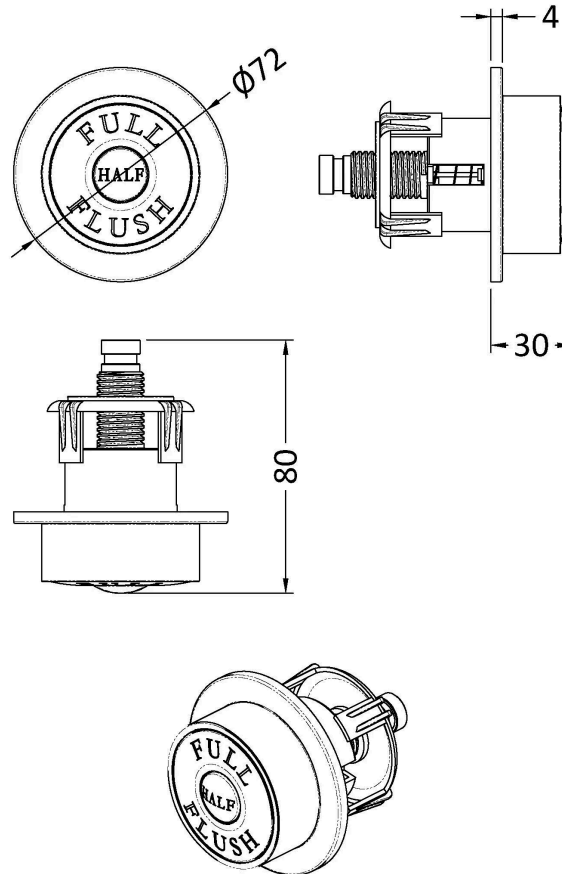

Barcode: 5056211893134

Brand: nuie

Description: Nuie Brushed Brass Dual Flush Push Button

Product Dimensions

| | |
|-----------------|-----------------------------|
| Product | 72 x 72 x 85mm (H x W x D) |
| Packaged | 80 x 155 x 50mm (H x W x D) |
| Nett Weight | 0.2 kg |
| Packaged Weight | 0.2 kg |

Packaging Details

| | |
|-----------------|----------|
| Label Size (mm) | 50 x 100 |
| Label Colour | White |
| Label Qty | 1.0000 |

Product Details

| | |
|-------------------|---------------|
| Country of Origin | China |
| Product Material | Abs |
| Colour/Finish | Brushed Brass |
| Style | Traditional |
| Fixings Included | Yes |
| Product Diameter | 72 mm |

Sales Code: XTY008B

Barcode: 5056462638850

Brand: Hudson Reed

Description: Hudson Reed White Dual Flush Concealed Cistern

Product Dimensions

| | |
|-----------------|-------------------------------|
| Product | 296 x 340 x 142mm (H x W x D) |
| Packaged | 350 x 150 x 300mm (H x W x D) |
| Nett Weight | 1.6 kg |
| Packaged Weight | 1.7 kg |

Packaging Details

| | |
|-----------------|----------|
| Label Size (mm) | 50 x 100 |
| Label Colour | White |
| Label Qty | 2.0000 |

Product Details

| | |
|-------------------|--------------|
| Country of Origin | China |
| Product Material | Polyethylene |
| Colour/Finish | White |
| Style | Contemporary |
| Fixings Included | Yes |