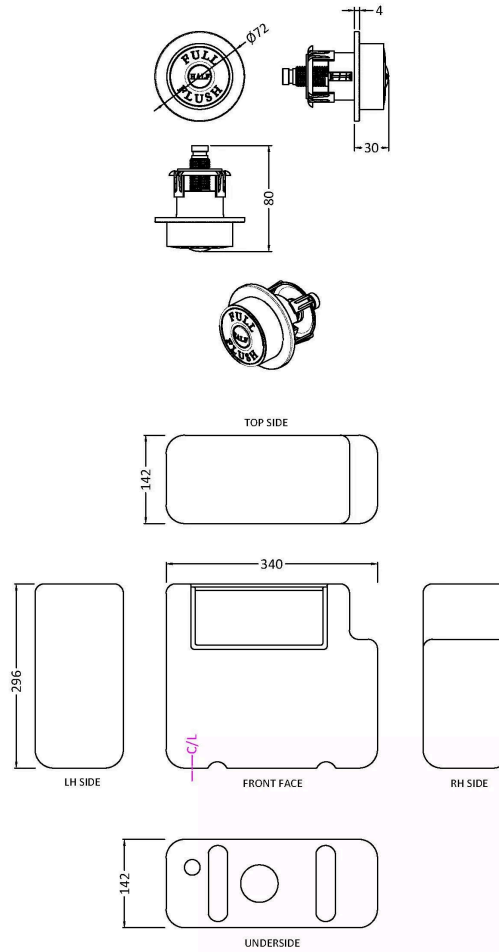

Sales Code: XTY8T03B

Barcode: 5056462647760

Brand: Hudson Reed

Description: Hudson Reed Traditional Brushed Brass Concealed Cistern With Dual Flush Plate

Product Dimensions

Product	296 x 340 x 142mm (H x W x D)
Nett Weight	2.5 kg
Packaged Weight	2.5 kg

Product Details

Country of Origin	China
Product Material	Polyethylene
Colour/Finish	Brushed Brass
Style	Traditional