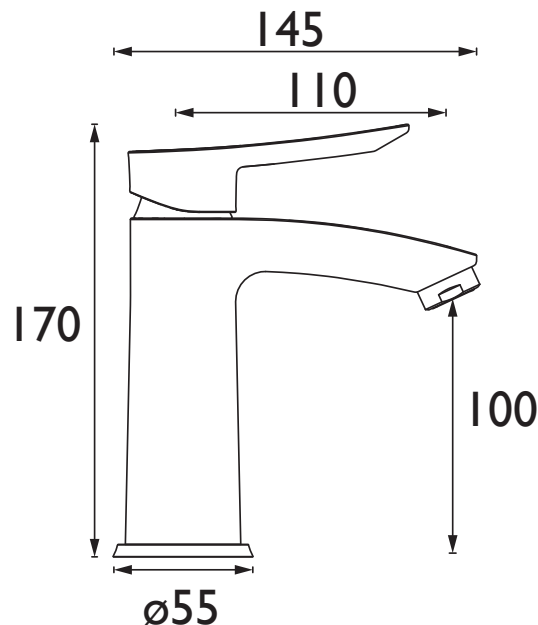

### Specification

Product Type:	Bathroom Taps
Main Construction Material:	Brass; ABS; Stainless Steel
Mount Type:	Deck
Handle Type:	Lever
Connection Inlet:	1/2" BSP Flexible Tails
Connection Outlet:	M24 Housed 5lpm Flow Limited Aerator
Number of Tap Holes:	1
Valve/Cartridge Type:	35mm Eco-Start Cartridge
Plumbing System Requirements:	Suitable for all plumbing systems
Minimum Dynamic Pressure (bar):	0.5 bar
Maximum Dynamic Pressure (bar):	5 bar
Maximum Hot Water Temperature °C:	65°C
Maximum Static Pressure (bar):	10 bar
Flow Type:	Single
Isolation Included:	No

### Dimensions (measurements in mm)